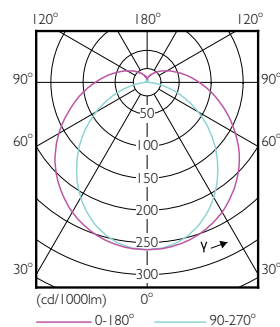

Dimensional drawing

TLED 1200mm 16.5W 2300lm 3000K G13 D

Product	D1	D2	A1	A2	A3
MASTERConnect LEDtube	25.7	28 mm	1199.4	1205.3	1212.4
IA 1200mm UO 16.5W830 T8	mm		mm	mm	mm

Photometric data

16-5W G13 830 3000K