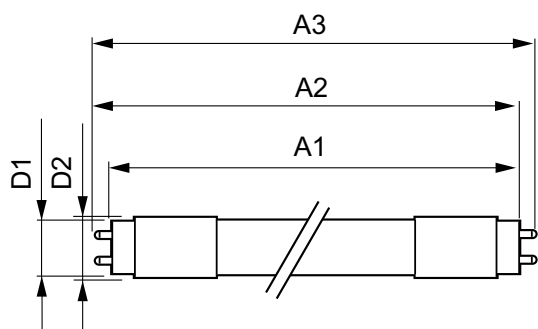

Product data

General Information	
Cap base	G13 [Medium Bi-Pin Fluorescent]
Nominal lifetime (nom.)	50000 h
Switching cycle	200000X
Light Technical	
Colour Code	830 [CCT of 3,000 K]
Technical Beam Angle (Nom)	160 °
Lamp Luminous Flux 25°C EL (Nom)	2300 lm
Colour Temperature, horizontal (Nom)	3000 K
Colour consistency	<6
Colour Rendering Index,horiz (Nom)	83
LLMF at end of nominal lifetime (nom.)	70 %
Operating and Electrical	
Input frequency	50 to 60 Hz
Power (Rated) (Nom)	16.5 W

Lamp current (max.)	76 mA
Lamp current (min.)	69 mA
Starting time (nom.)	0.5 s
Warm-up time to 60% light (nom.)	0.5 s
Power factor (nom.)	0.9
Voltage (Nom)	220-240 V
Temperature	
T ambient (max.)	45 °C
T ambient (min.)	-20 °C
T storage (max.)	65 °C
T storage (min.)	-40 °C
T-Case maximum (nom.)	45 °C
Mechanical and Housing	
Product length	1200 mm

Product Data	
Full product code	694793914360300
Order product name	MASTERConnect LEDtube IA 1200mm UO 16.5W830 T8

EAN/UPC – product	6947939143603
Order code	929001813710
Numerator – quantity per pack	1
Numerator – packs per outer box	10
Material no. (12NC)	929001813710
Net weight (piece)	0.251 kg

Dimensional drawing

TLED 1200mm 16.5W 2300lm 3000K G13 D

Product	D1	D2	A1	A2	A3
MASTERConnect LEDtube	25.7	28 mm	1199.4	1205.3	1212.4
IA 1200mm UO 16.5W830 T8	mm		mm	mm	mm

Photometric data

16-5W G13 830 3000K