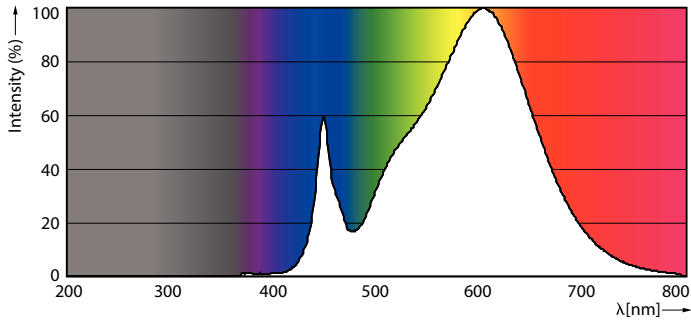

MasterConnect LEDtube EM/Mains T8

Photometric data

16-5W G13