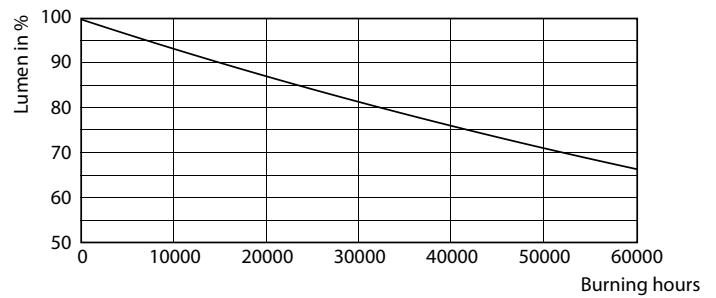

16-5W G13

16-5W G13