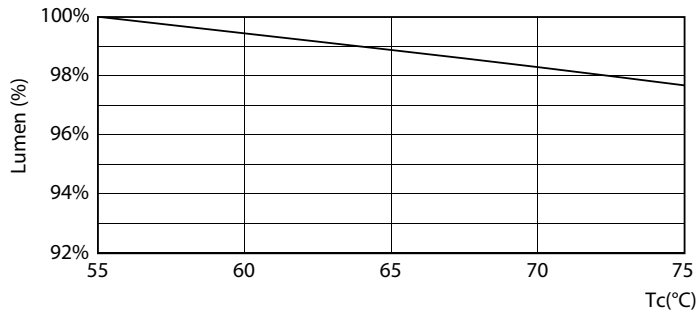

MasterConnect LEDtube EM/Mains T8

Lifetime

16-5W G13