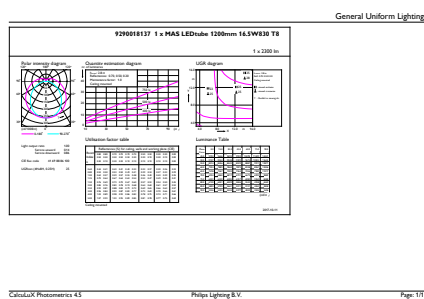

Product Data	
Full product code	694793914360300
Order product name	MASTERConnect LEDtube IA 1200mm UO 16.5W830 T8

EAN/UPC – product	6947939143603
Order code	929001813710
Numerator – quantity per pack	1
Numerator – packs per outer box	10
Material no. (12NC)	929001813710
Net weight (piece)	0.251 kg

Dimensional drawing

TLED 1200mm 16.5W 2300lm 3000K G13 D

Product	D1	D2	A1	A2	A3
MASTERConnect LEDtube	25.7	28 mm	1199.4	1205.3	1212.4
IA 1200mm UO 16.5W830 T8	mm		mm	mm	mm

Photometric data

16-5W G13 830 3000K