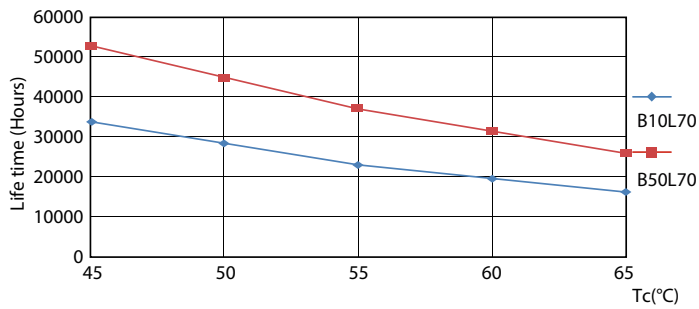

MasterConnect LEDtube EM/Mains T8

Photometric data

Lifetime

16-5W G13

16-5W G13