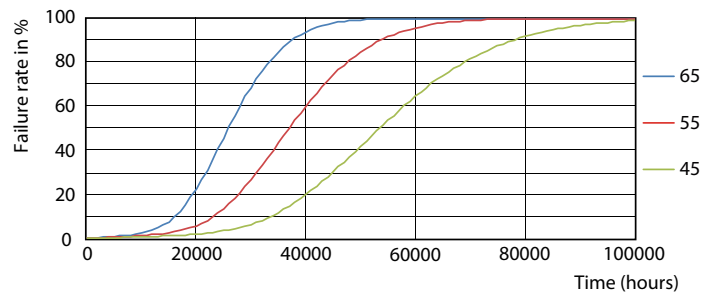

MasterConnect LEDtube EM/Mains T8

Photometric data

25-5W G13

Lifetime

16-5W G13

16-5W G13

16-5W G13

16-5W G13