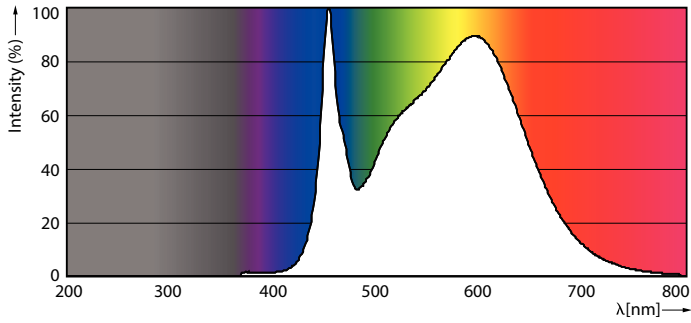

MasterConnect LEDtube EM/Mains T8

Photometric data

25-5W G13