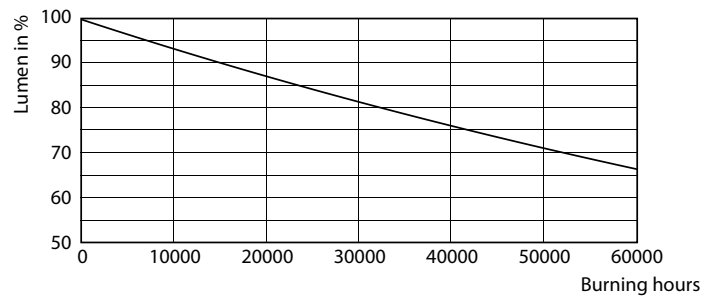

MasterConnect LEDtube EM/Mains T8

Photometric data

25-5W G13

Lifetime

16-5W G13

16-5W G13

16-5W G13

16-5W G13