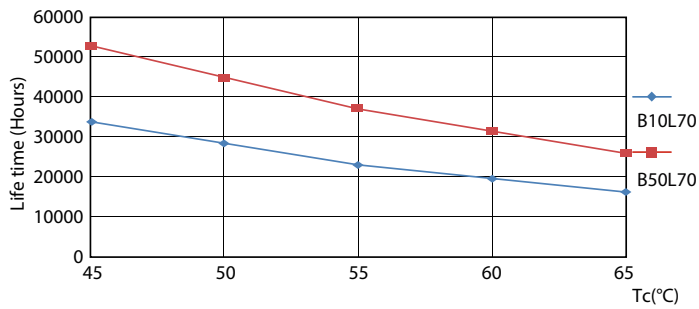

MasterConnect LEDtube EM/Mains T8

Photometric data

25-5W G13

Lifetime

16-5W G13

16-5W G13

16-5W G13

16-5W G13