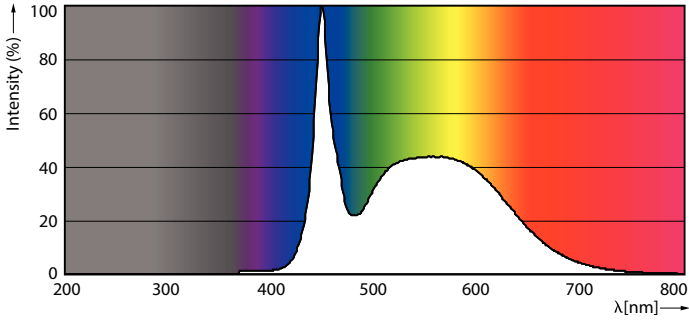

MasterConnect LEDtube EM/Mains T8

Photometric data

25-5W G13