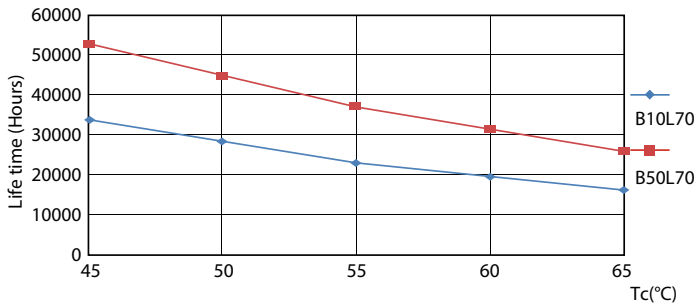

MasterConnect LEDtube EM/Mains T8

Photometric data

25-5W G13

Lifetime

16-5W G13

16-5W G13

16-5W G13

16-5W G13