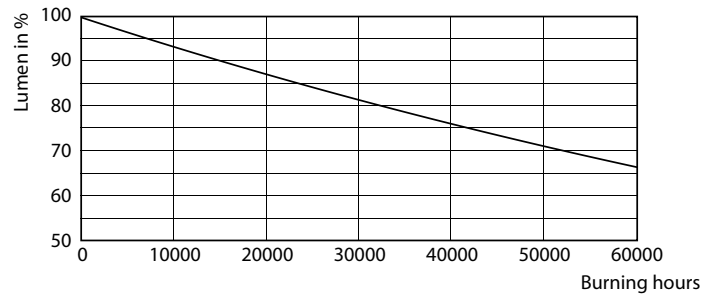

MasterConnect LEDtube EM/Mains T8

Photometric data

25-5W G13

Lifetime

16-5W G13

16-5W G13

16-5W G13

16-5W G13