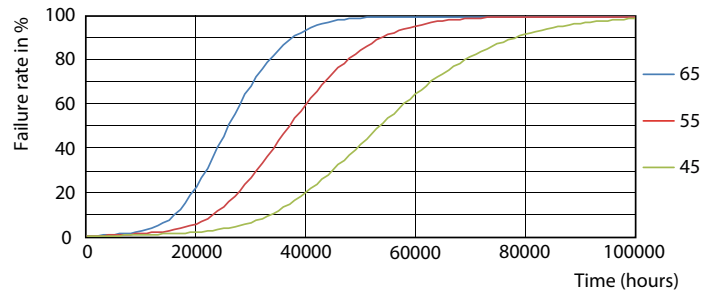

MasterConnect LEDtube EM/Mains T8

Photometric data

25-5W G13

Lifetime

16-5W G13

16-5W G13

16-5W G13

16-5W G13