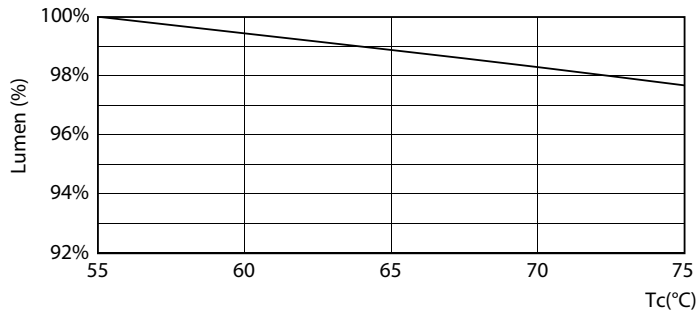

MasterConnect LEDtube EM/Mains T8

Lifetime

16-5W G13