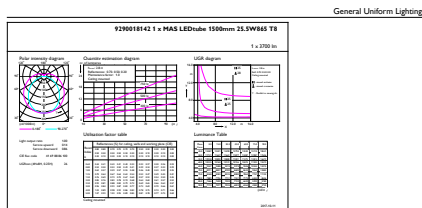

Photometric data

CadaluX Prosimmer 4.5 Philips Lighting B.V. Page 1/7

25-5W G13 865 6500K