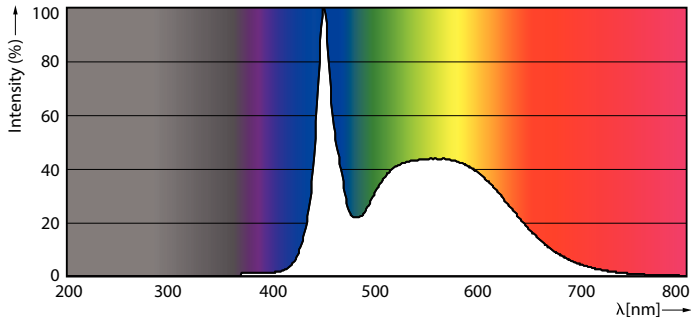

MasterConnect LEDtube EM/Mains T8

Photometric data

25-5W G13