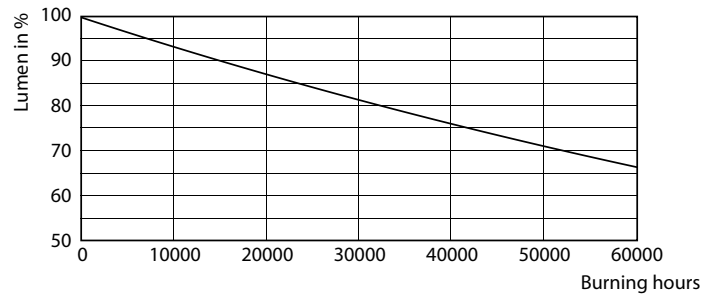

16-5W G13

16-5W G13