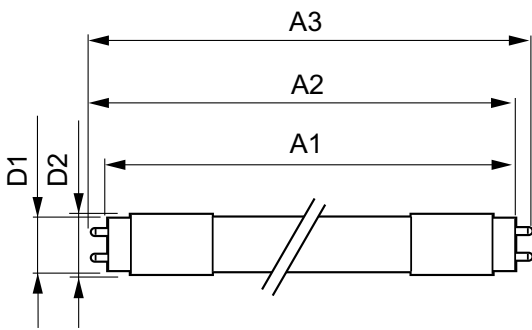

Product Data

Full product code	871869677352900
Order product name	MASTERConnect LEDtube IA 1500mm UO 25.5W865 T8

EAN/UPC – product	8718696773529
Order code	77352900
Numerator – quantity per pack	1
Numerator – packs per outer box	10
Material no. (12NC)	929001814202
Net weight (piece)	0.310 kg

Dimensional drawing

TLED 1500mm 24.5W 3700lm 6500K G13 D

Product	D1	D2	A1	A2	A3
MASTERConnect LEDtube IA 1500mm UO 25.5W865 T8	25.7 mm	28 mm	1500 mm	1507.1 mm	1514.2 mm

Photometric data

25-5W G13 865 6500K