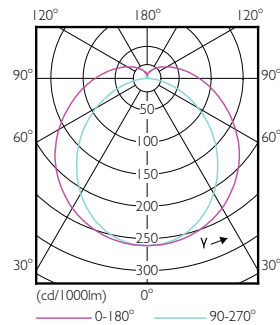

Dimensional drawing

TLED 1500mm 24.5W 3700lm 6500K G13 D

Product	D1	D2	A1	A2	A3
MASTERConnect LEDtube IA 1500mm UO 25.5W865 T8	25.7 mm	28 mm	1500 mm	1507.1 mm	1514.2 mm

Photometric data

25-5W G13 865 6500K