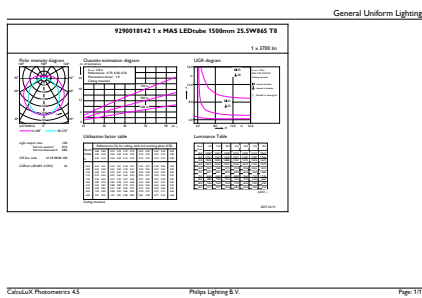

Dimensional drawing

TLED 1500mm 24.5W 3700lm 6500K G13 D

Product	D1	D2	A1	A2	A3
MASTERConnect LEDtube IA 1500mm UO 25.5W865 T8	25.7 mm	28 mm	1500 mm	1507.1 mm	1514.2 mm

Photometric data

25-5W G13 865 6500K