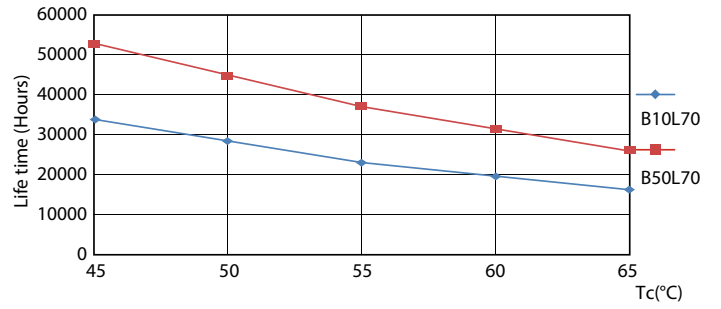

MasterConnect LEDtube EM/Mains T8

Lifetime

16-5W G13