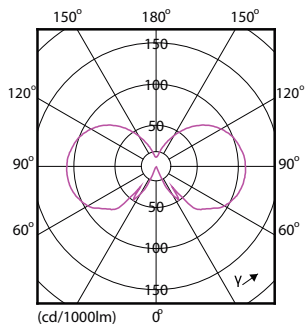

Power Consumption	10 W
Lamp Current (Nom)	86 mA
Wattage Equivalent	100 W
Starting Time (Nom)	0.5 s
Warm-up time to 60% light	0.5 s
Power Factor (Fraction)	0.5
Voltage (Nom)	220-240 V
Temperature	
T-Case Maximum (Nom)	48 °C
Controls and Dimming	
Dimmable	No
Mechanical and Housing	
Bulb Finish	Clear
Bulb Shape	A67 [A 67mm]

Photometric data

General uniform lighting - CLA LEDBulb ND 10-100W A67 E27 865 CL

Spectral Power Distribution Colour - CLA LEDBulb ND 10-100W A67 E27 865 CL

Light Distribution Diagram - CLA LEDBulb ND 10-100W A67 E27 865 CL