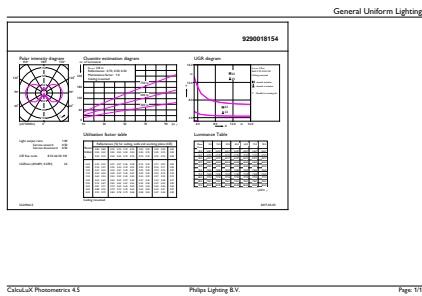

Photometric data

General uniform lighting - CLA LEDBulb ND 10-100W A67 E27 865 CL