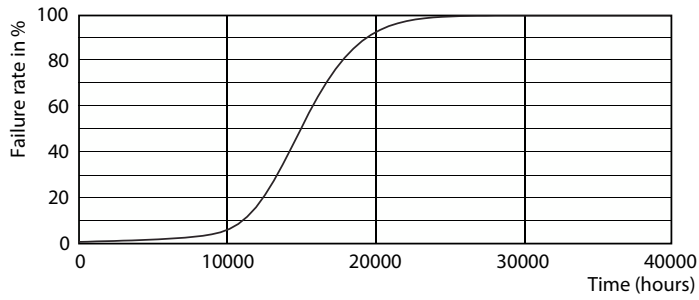

Classic filament LEDbulbs

Lifetime

Life Expectancy Diagram - CLA LEDBulb ND 10-100W A67 E27 865 CL

Lumen Maintenance Diagram - CLA LEDBulb ND 10-100W A67 E27 865 CL