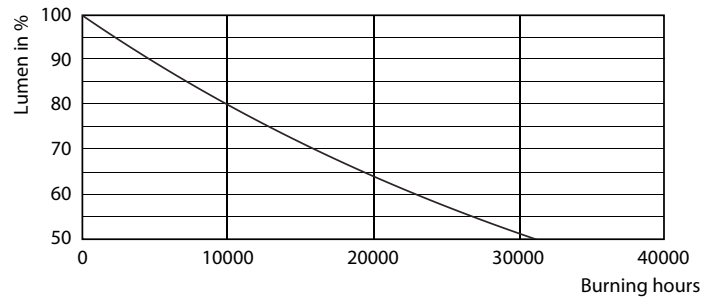

Classic filament LEDbulbs

Lifetime

Life Expectancy Diagram - CLA LEDBulb ND 10-100W A67 E27 865 CL

Lumen Maintenance Diagram - CLA LEDBulb ND 10-100W A67 E27 865 CL