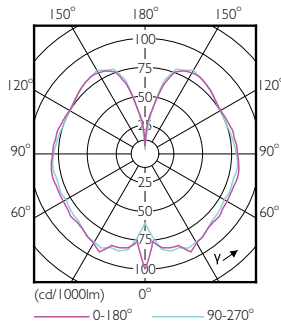

Photometric data

CLA LEDbulb 25W E27 820 GOLD A160