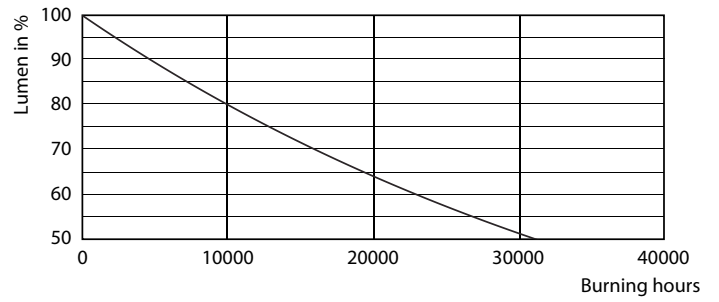

Decorative LED bulbs

Lifetime

LEDbulb 60W E14 827 FR B38

LEDbulb 60W E14 827 FR B38