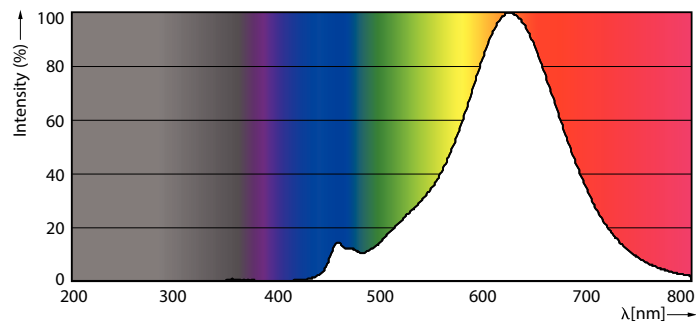

CLA LEDbulb 25W E27 820 GOLD A160