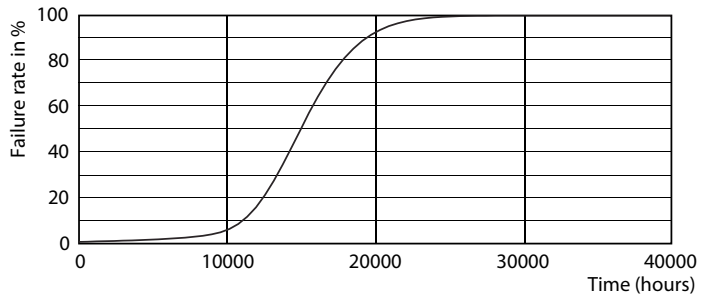

Decorative LED bulbs

Lifetime

LEDbulb 60W E14 827 FR B38

LEDbulb 60W E14 827 FR B38