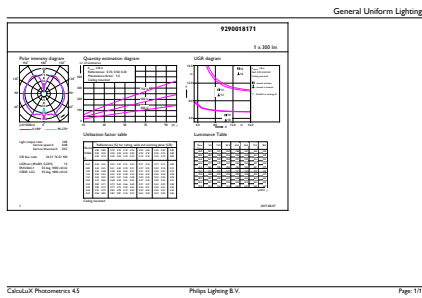

Photometric data

CLA LEDbulb 25W E27 820 GOLD A160