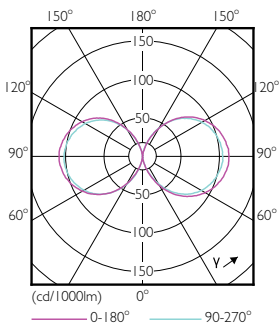

Product data

General Information	
Base	E39 [Single Contact Mogul Screw]
RoHS mark	RoHS mark
Nominal Lifetime (Nom)	50000 h
Switching Cycle	50000X
Technical Type	38-100W
Light Technical	
Color Code	730 [CCT of 3000K]
Beam Angle (Nom)	360 °
Initial lumen (Nom)	5000 lm
Luminous Flux (Rated) (Nom)	5000 lm
Color Designation	White (WH)
Correlated Color Temperature (Nom)	3000 K
Luminous Efficacy (rated) (Nom)	60.00 lm/W
Color Consistency	ANSI 3000K
Color Rendering Index (Nom)	70
LLMF At End Of Nominal Lifetime (Nom)	70 %

Product	D	C
38ED28/LED/730/ND 120-277V G2 CT 4/1	105 mm	245 mm

Photometric data

High Intensity 40W E39 ED-28 Clear 3000K

HIB NAM Trueforce 38W E39 Clear 730 36D ND

HIB NAM Trueforce 38W E39 Clear 727 36D ND