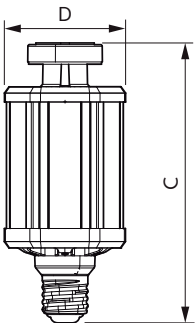

Product data

General Information	
Base	E39 [Single Contact Mogul Screw]
RoHS mark	RoHS mark
Nominal Lifetime (Nom)	50000 h
Switching Cycle	50000X
Technical Type	38-100W
Light Technical	
Color Code	730 [CCT of 3000K]
Beam Angle (Nom)	360 °
Initial lumen (Nom)	5000 lm
Luminous Flux (Rated) (Nom)	5000 lm
Color Designation	White (WH)
Correlated Color Temperature (Nom)	3000 K
Luminous Efficacy (rated) (Nom)	60.00 lm/W
Color Consistency	ANSI 3000K
Color Rendering Index (Nom)	70
LLMF At End Of Nominal Lifetime (Nom)	70 %

EAN/UPC - Product	046677476045
Order code	476044
Numerator - Quantity Per Pack	1
Numerator - Packs per outer box	4
Material Nr. (12NC)	929001818404
Net Weight (Piece)	0.880 kg

Dimensional drawing

HIB NAM Post top CT 5000lm 3000K

Product	D	C
38ED28/LED/730/ND 120-277V G2 CT 4/1	105 mm	245 mm

Photometric data

High Intensity 40W E39 ED-28 Clear 3000K

HIB NAM Trueforce 38W E39 Clear 730 36D ND

HIB NAM Trueforce 38W E39 Clear 727 36D ND