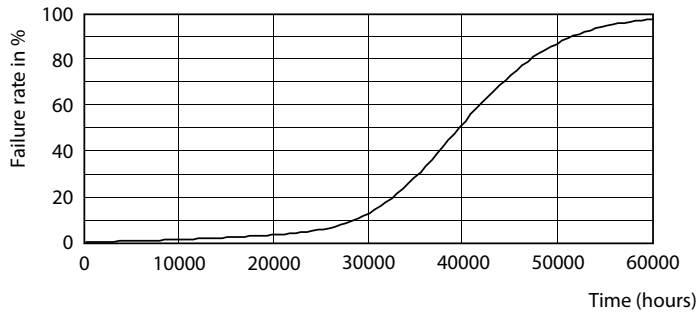

LED Urban TrueForce Lamps

Lifetime

HIB NAM Trueforce 38W E39 Clear 727 36D ND

HIB NAM Trueforce 38W E39 Clear 727 36D ND