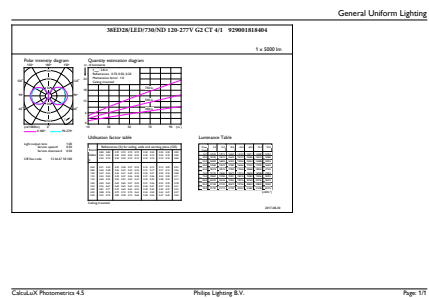

Product data

General Information	
Base	E39 [Single Contact Mogul Screw]
RoHS mark	RoHS mark
Nominal Lifetime (Nom)	50000 h
Switching Cycle	50000X
Technical Type	38-100W
Light Technical	
Color Code	730 [CCT of 3000K]
Beam Angle (Nom)	360 °
Initial lumen (Nom)	5000 lm
Luminous Flux (Rated) (Nom)	5000 lm
Color Designation	White (WH)
Correlated Color Temperature (Nom)	3000 K
Luminous Efficacy (rated) (Nom)	60.00 lm/W
Color Consistency	ANSI 3000K
Color Rendering Index (Nom)	70
LLMF At End Of Nominal Lifetime (Nom)	70 %

EAN/UPC - Product	046677476045
Order code	476044
Numerator - Quantity Per Pack	1
Numerator - Packs per outer box	4
Material Nr. (12NC)	929001818404
Net Weight (Piece)	0.880 kg

Dimensional drawing

HIB NAM Post top CT 5000lm 3000K

Product	D	C
38ED28/LED/730/ND 120-277V G2 CT 4/1	105 mm	245 mm

Photometric data

High Intensity 40W E39 ED-28 Clear 3000K

HIB NAM Trueforce 38W E39 Clear 730 36D ND

HIB NAM Trueforce 38W E39 Clear 727 36D ND