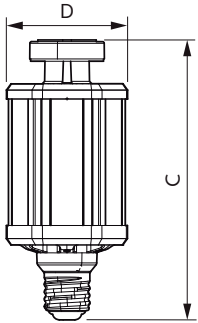

### Product data

General Information	
Cap-Base	E39 [ Single Contact Mogul Screw]
EU RoHS compliant	Yes
Nominal Lifetime (Nom)	50000 h
Switching Cycle	50000X
Technical Type	38-100W
Light Technical	
Color Code	740 [ CCT of 4000K]
Beam Angle (Nom)	360 °
Luminous Flux (Nom)	5000 lm
Color Designation	Cool White (CW)
Correlated Color Temperature (Nom)	4000 K
Luminous Efficacy (rated) (Nom)	60.00 lm/W
Color Consistency	ANSI 4000K
Color Rendering Index (Nom)	70
LLMF At End Of Nominal Lifetime (Nom)	70 %
Operating and Electrical	
Input Frequency	50 to 60 Hz

Power (Nom)	38 W
Lamp Current (Nom)	320 mA
Wattage Equivalent	100 W
Starting Time (Nom)	0.5 s
Warm Up Time to 60% Light (Nom)	0.7 s
Power Factor (Nom)	0.9
Voltage (Nom)	120-277 V
Temperature	
T-Case Maximum (Nom)	70 °C
Controls and Dimming	
Dimmable	No
Mechanical and Housing	
Bulb Finish	Clear
Approval and Application	
Energy Efficiency Label (EEL)	Not applicable
Energy Consumption kWh/1000 h	- kWh

## Dimensional drawing

HIB NAM Post top CT 5000lm 4000K

Product	D	C
38ED28/LED/740/ND 120-277V G2 CT 4/1	105 mm	245 mm