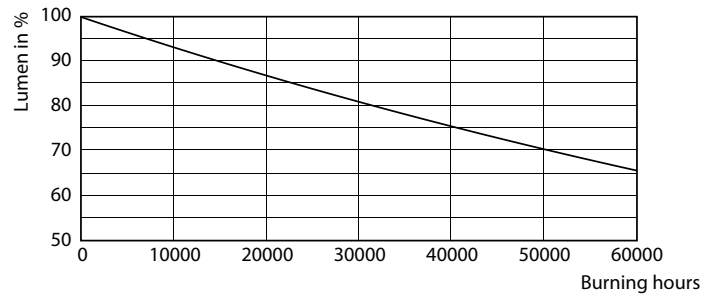

LED Urban TrueForce Lamps

Lifetime

HIB NAM Trueforce 38W E39 Clear 727 36D ND

HIB NAM Trueforce 38W E39 Clear 727 36D ND