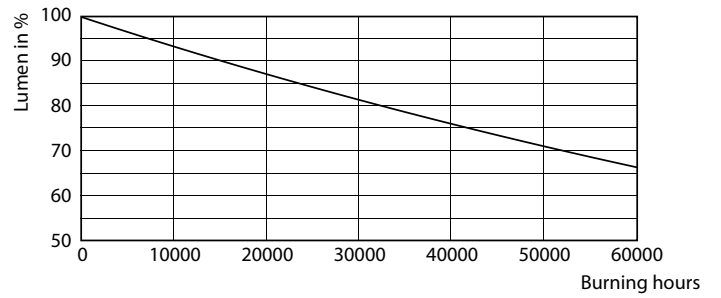

Product data

General Information	
Base	G5 [G5]
EU RoHS compliant	Yes
Nominal Lifetime (Nom)	50000 h
Switching Cycle	50000X
Light Technical	
Color Code	830 [CCT of 3000K]
Beam Angle (Nom)	200 °
Initial lumen (Nom)	1000 lm
Luminous Flux (Rated) (Nom)	1000 lm
Correlated Color Temperature (Nom)	3000 K
Color Consistency	<6
Color Rendering Index (Nom)	82
LLMF At End Of Nominal Lifetime (Nom)	70 %
Operating and Electrical	
Input Frequency	40000-110000 Hz
Power (Rated) (Nom)	8 W
Lamp Current (Max)	400 mA
Lamp Current (Min)	60 mA

Photometric data

LEDtube 8W G5 830 200D DIM IF10

LEDtube 8W G5 830 200D DIM IF10

Lifetime

LEDtube 8-14W G5 830-850 200D DIM IF10-21

LEDtube 8-14W G5 830-850 200D DIM IF10-21

LEDtube 8-14W G5 830-850 200D DIM IF10-21