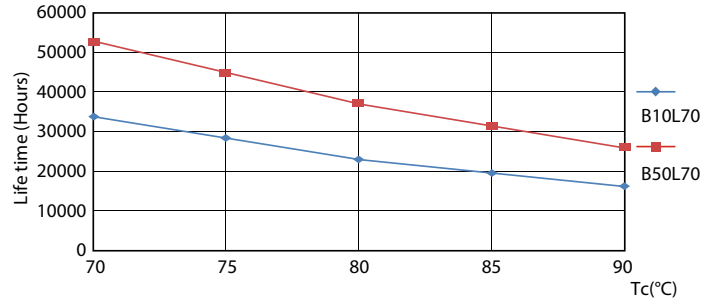

Product data

General Information	
Base	G5 [G5]
EU RoHS compliant	Yes
Nominal Lifetime (Nom)	50000 h
Switching Cycle	50000X
Light Technical	
Color Code	830 [CCT of 3000K]
Beam Angle (Nom)	200 °
Initial lumen (Nom)	1000 lm
Luminous Flux (Rated) (Nom)	1000 lm
Correlated Color Temperature (Nom)	3000 K
Color Consistency	<6
Color Rendering Index (Nom)	82
LLMF At End Of Nominal Lifetime (Nom)	70 %
Operating and Electrical	
Input Frequency	40000-110000 Hz
Power (Rated) (Nom)	8 W
Lamp Current (Max)	400 mA
Lamp Current (Min)	60 mA

Photometric data

LEDtube 8W G5 830 200D DIM IF10

LEDtube 8W G5 830 200D DIM IF10

Lifetime

LEDtube 8-14W G5 830-850 200D DIM IF10-21

LEDtube 8-14W G5 830-850 200D DIM IF10-21

LEDtube 8-14W G5 830-850 200D DIM IF10-21