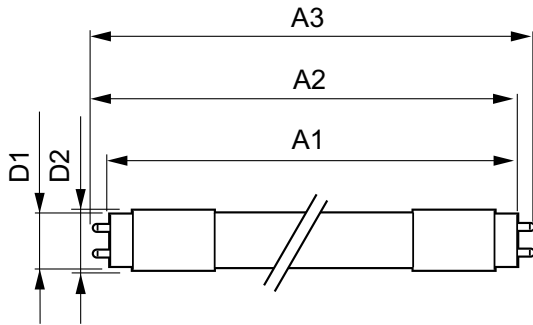

Controls and Dimming	
Dimmable	Yes

Mechanical and Housing	
Product Length	600 mm

Approval and Application	
Energy Saving Product	Yes

T5

Approbation Marks	UL certificate RoHS compliance
Product Data	
XUCDM.COPY.Product.Title	8T5HE/22-830/IF10/G/DIM 10/1
EAN/UPC - Product	046677476410
Order code	476416
Numerator - Quantity Per Pack	1

Numerator - Packs per outer box	10
Material Nr. (12NC)	929001823104
Net Weight (Piece)	0.080 kg
Model Number	9290018231

Dimensional drawing

TLED 600mm HFV8.5-14W 1050lm 3000K ND

Product	D1	D2	A1	A2	A3
8T5HE/22-830/IF10/G/DIM 10/1	15.3 mm	18.4 mm	547.8 mm	554.9 mm	562 mm