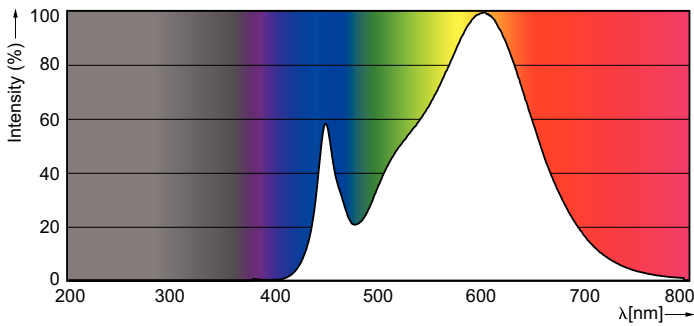

LEDtube 8W G5 830 200D DIM IF10