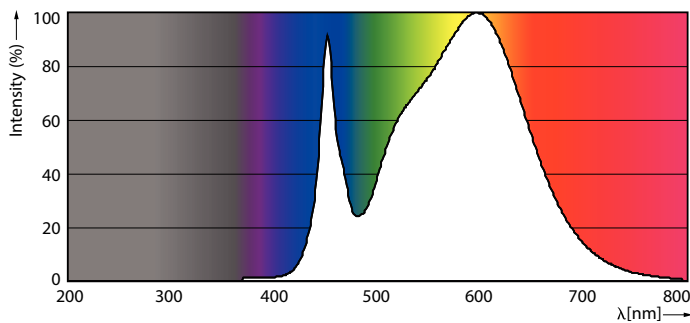

LEDtube 8W G5 835 200D DIM IF10