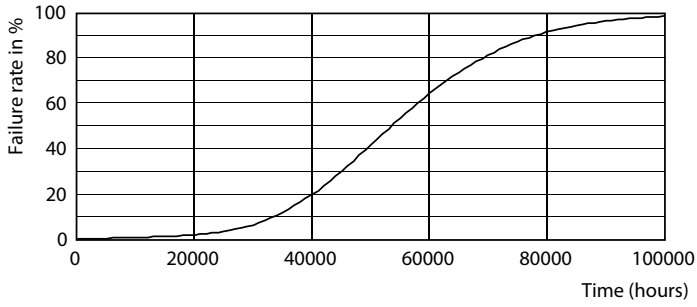

Lifetime

LEDtube 8-14W G5 830-850 200D DIM IF10-21