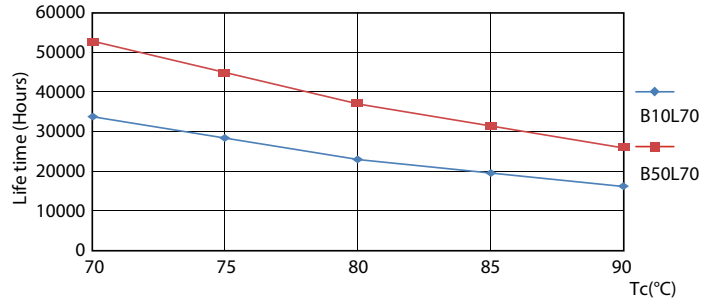

Lifetime

LEDtube 8-14W G5 830-850 200D DIM IF10-21