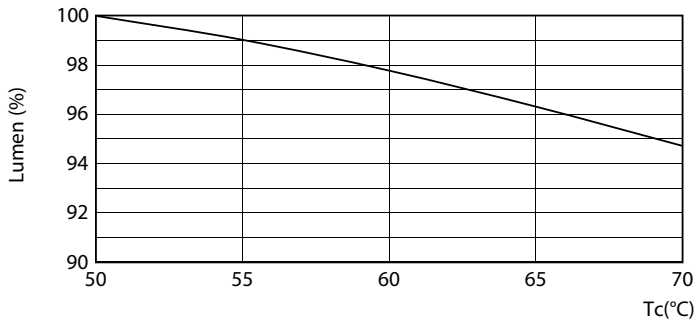

LEDtube 8-14W G5 830-850 200D DIM IF10-21

LEDtube 8-14W G5 830-850 200D DIM IF10-21