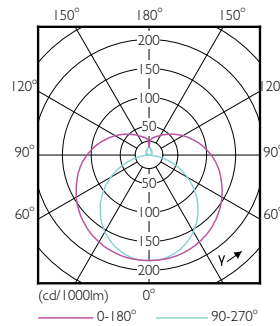

Product data

General Information		Starting Time (Nom)	
Cap-Base	G5 [G5]		0.5 s
EU RoHS compliant	Yes	Warm Up Time to 60% Light (Nom)	0.5 s
Nominal Lifetime (Nom)	50000 h	Power Factor (Nom)	0.9
Switching Cycle	50000X	Voltage (Nom)	40-60 V
Light Technical		Temperature	
Color Code	835 [CCT of 3500K]	T-Ambient (Max)	45 °C
Beam Angle (Nom)	200 °	T-Ambient (Min)	-20 °C
Luminous Flux (Nom)	1000 lm	T-Storage (Max)	65 °C
Luminous Flux (Rated) (Nom)	1000 lm	T-Storage (Min)	-40 °C
Correlated Color Temperature (Nom)	3500 K	T-Case Maximum (Nom)	70 °C
Color Consistency	<6	Controls and Dimming	
Color Rendering Index (Nom)	82	Dimmable	Yes
LLMF At End Of Nominal Lifetime (Nom)	70 %	Mechanical and Housing	
Operating and Electrical		Product Length	600 mm
Input Frequency	40000-110000 Hz	Approval and Application	
Power (Rated) (Nom)	8 W	Energy Saving Product	Yes
Lamp Current (Max)	400 mA		
Lamp Current (Min)	60 mA		

T5

Approval Marks	UL certificate RoHS compliance
Product Data	
Order product name	8T5HE/22-835/IF10/G/DIM 10/1
EAN/UPC - Product	046677476427
Order code	476424

Numerator - Quantity Per Pack	1
Numerator - Packs per outer box	10
Material Nr. (12NC)	929001823204
Net Weight (Piece)	0.080 kg

Dimensional drawing

TLED 600mm HFV8.5-14W 1050lm 3500K ND

Product	D1	D2	A1	A2	A3
8T5HE/22-835/IF10/G/DIM 10/1	15.3 mm	18.4 mm	547.8 mm	554.9 mm	562 mm

Photometric data

LEDtube 8W G5 835 200D DIM IF10

LEDtube 8W G5 830 200D DIM IF10