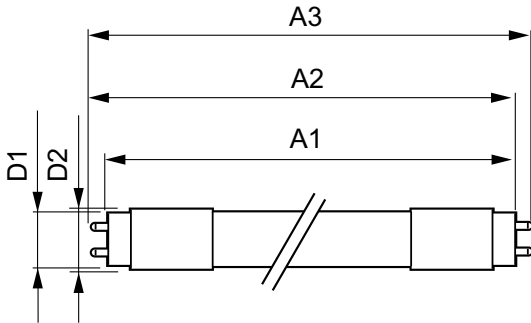

Product data

General Information		Starting Time (Nom)	
Cap-Base	G5 [G5]		0.5 s
EU RoHS compliant	Yes	Warm Up Time to 60% Light (Nom)	0.5 s
Nominal Lifetime (Nom)	50000 h	Power Factor (Nom)	0.9
Switching Cycle	50000X	Voltage (Nom)	40-60 V
Light Technical		Temperature	
Color Code	835 [CCT of 3500K]	T-Ambient (Max)	45 °C
Beam Angle (Nom)	200 °	T-Ambient (Min)	-20 °C
Luminous Flux (Nom)	1000 lm	T-Storage (Max)	65 °C
Luminous Flux (Rated) (Nom)	1000 lm	T-Storage (Min)	-40 °C
Correlated Color Temperature (Nom)	3500 K	T-Case Maximum (Nom)	70 °C
Color Consistency	<6	Controls and Dimming	
Color Rendering Index (Nom)	82	Dimmable	Yes
LLMF At End Of Nominal Lifetime (Nom)	70 %	Mechanical and Housing	
Operating and Electrical		Product Length	600 mm
Input Frequency	40000-110000 Hz	Approval and Application	
Power (Rated) (Nom)	8 W	Energy Saving Product	Yes
Lamp Current (Max)	400 mA		
Lamp Current (Min)	60 mA		

T5

Approval Marks	UL certificate RoHS compliance
Product Data	
Order product name	8T5HE/22-835/IF10/G/DIM 10/1
EAN/UPC - Product	046677476427
Order code	476424

Numerator - Quantity Per Pack	1
Numerator - Packs per outer box	10
Material Nr. (12NC)	929001823204
Net Weight (Piece)	0.080 kg

Dimensional drawing

TLED 600mm HFV8.5-14W 1050lm 3500K ND

Product	D1	D2	A1	A2	A3
8T5HE/22-835/IF10/G/DIM 10/1	15.3 mm	18.4 mm	547.8 mm	554.9 mm	562 mm

Photometric data

LEDtube 8W G5 835 200D DIM IF10

LEDtube 8W G5 830 200D DIM IF10