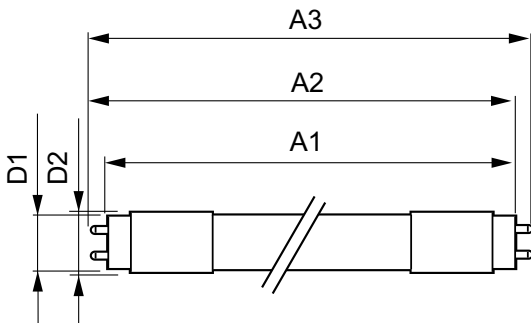

T5

Approval and Application

Energy Saving Product	Yes
Approbation Marks	UL certificate RoHS compliance

Product Data

Order product name	8T5HE/22-840/IF10/G/DIM 10/1
EAN/UPC - Product	046677476434
Order code	476432

Numerator - Quantity Per Pack	1
Numerator - Packs per outer box	10
Material Nr. (12NC)	929001823304
Net Weight (Piece)	0.080 kg
Model Number	9290018233

Dimensional drawing

TLED 600mm HFV8.5-14W 1050lm 4000K ND

Product	D1	D2	A1	A2	A3
8T5HE/22-840/IF10/G/DIM 10/1	15.3 mm	18.4 mm	547.8 mm	554.9 mm	562 mm