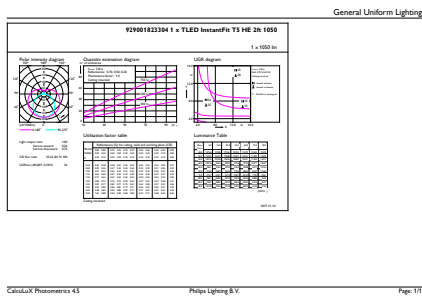

Photometric data

LEDtube 8W G5 840 200D DIM IF10