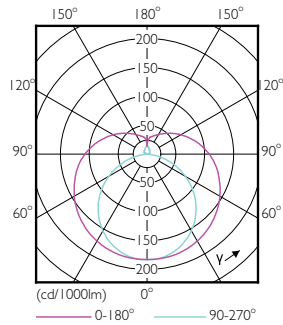

Product data

General Information		Starting Time (Nom)	
Base	G5 [G5]		0.5 s
EU RoHS compliant	Yes	Warm Up Time to 60% Light (Nom)	0.5 s
Nominal Lifetime (Nom)	50000 h	Power Factor (Nom)	0.9
Switching Cycle	50000X	Voltage (Nom)	40-60 V
Light Technical		Temperature	
Color Code	850 [CCT of 5000K]	T-Ambient (Max)	45 °C
Beam Angle (Nom)	200 °	T-Ambient (Min)	-20 °C
Initial lumen (Nom)	1050 lm	T-Storage (Max)	65 °C
Luminous Flux (Rated) (Nom)	1050 lm	T-Storage (Min)	-40 °C
Correlated Color Temperature (Nom)	5000 K	T-Case Maximum (Nom)	70 °C
Color Consistency	<5	Controls and Dimming	
Color Rendering Index (Nom)	82	Dimmable	Yes
LLMF At End Of Nominal Lifetime (Nom)	70 %	Mechanical and Housing	
Operating and Electrical		Product Length	600 mm
Input Frequency	40000-110000 Hz	Approval and Application	
Power (Rated) (Nom)	8 W	Energy Saving Product	Yes
Lamp Current (Max)	400 mA		
Lamp Current (Min)	60 mA		

Dimensional drawing

TLED 600mm HFV8.5-14W 1050lm 5000K ND

Product	D1	D2	A1	A2	A3
8T5HE/22-850/IF10/G/DIM 10/1	15.3 mm	18.4 mm	547.8 mm	554.9 mm	562 mm

Photometric data

LEDtube 8W G5 850 200D DIM IF10

LEDtube 8W G5 830 200D DIM IF10