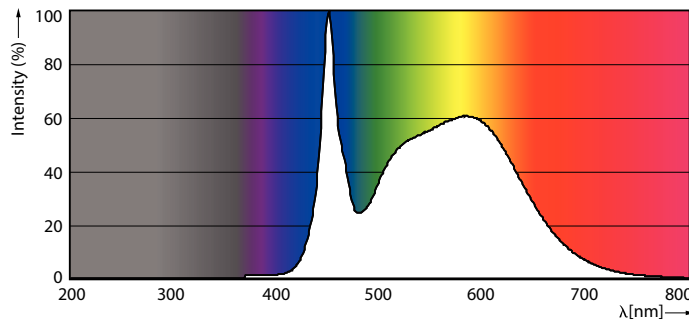

LEDtube 8W G5 850 200D DIM IF10