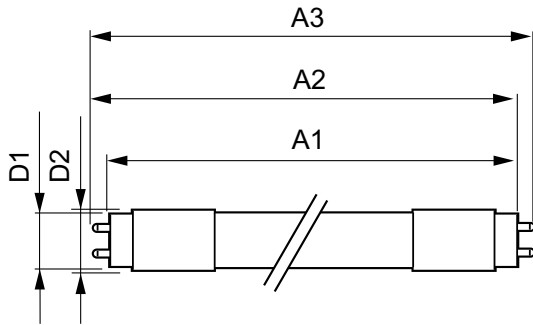

Product data

General Information		Starting Time (Nom)	
Base	G5 [G5]		0.5 s
EU RoHS compliant	Yes	Warm Up Time to 60% Light (Nom)	0.5 s
Nominal Lifetime (Nom)	50000 h	Power Factor (Nom)	0.9
Switching Cycle	50000X	Voltage (Nom)	40-60 V
Light Technical		Temperature	
Color Code	850 [CCT of 5000K]	T-Ambient (Max)	45 °C
Beam Angle (Nom)	200 °	T-Ambient (Min)	-20 °C
Initial lumen (Nom)	1050 lm	T-Storage (Max)	65 °C
Luminous Flux (Rated) (Nom)	1050 lm	T-Storage (Min)	-40 °C
Correlated Color Temperature (Nom)	5000 K	T-Case Maximum (Nom)	70 °C
Color Consistency	<5	Controls and Dimming	
Color Rendering Index (Nom)	82	Dimmable	Yes
LLMF At End Of Nominal Lifetime (Nom)	70 %	Mechanical and Housing	
Operating and Electrical		Product Length	600 mm
Input Frequency	40000-110000 Hz	Approval and Application	
Power (Rated) (Nom)	8 W	Energy Saving Product	Yes
Lamp Current (Max)	400 mA		
Lamp Current (Min)	60 mA		

T5

Approbation Marks	UL certificate RoHS compliance
Product Data	
XUCDM.COPY.Product.Title	8T5HE/22-850/IF10/G/DIM 10/1
EAN/UPC - Product	046677476441
Order code	476440
Numerator - Quantity Per Pack	1

Numerator - Packs per outer box	10
Material Nr. (12NC)	929001823404
Net Weight (Piece)	0.080 kg
Model Number	9290018234

Dimensional drawing

TLED 600mm HFV8.5-14W 1050lm 5000K ND

Product	D1	D2	A1	A2	A3
8T5HE/22-850/IF10/G/DIM 10/1	15.3 mm	18.4 mm	547.8 mm	554.9 mm	562 mm

Photometric data

LEDtube 8W G5 850 200D DIM IF10

LEDtube 8W G5 830 200D DIM IF10