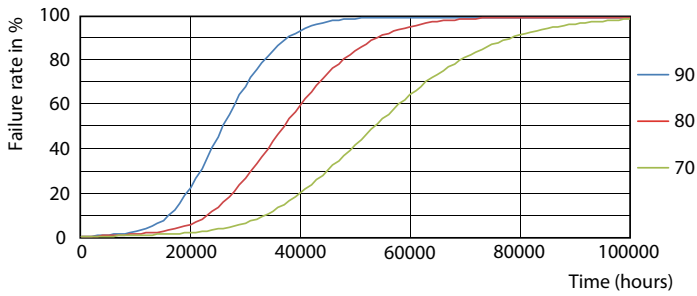

LEDtube 8-14W G5 830-850 200D DIM IF10-21