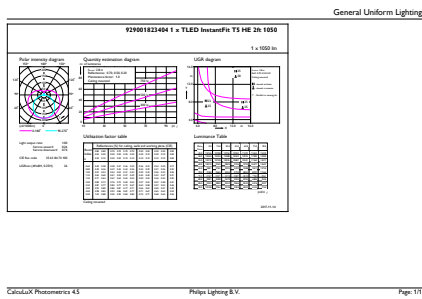

Product data

General Information		Starting Time (Nom)	
Base	G5 [G5]		0.5 s
EU RoHS compliant	Yes	Warm Up Time to 60% Light (Nom)	0.5 s
Nominal Lifetime (Nom)	50000 h	Power Factor (Nom)	0.9
Switching Cycle	50000X	Voltage (Nom)	40-60 V
Light Technical		Temperature	
Color Code	850 [CCT of 5000K]	T-Ambient (Max)	45 °C
Beam Angle (Nom)	200 °	T-Ambient (Min)	-20 °C
Initial lumen (Nom)	1050 lm	T-Storage (Max)	65 °C
Luminous Flux (Rated) (Nom)	1050 lm	T-Storage (Min)	-40 °C
Correlated Color Temperature (Nom)	5000 K	T-Case Maximum (Nom)	70 °C
Color Consistency	<5	Controls and Dimming	
Color Rendering Index (Nom)	82	Dimmable	Yes
LLMF At End Of Nominal Lifetime (Nom)	70 %	Mechanical and Housing	
Operating and Electrical		Product Length	600 mm
Input Frequency	40000-110000 Hz	Approval and Application	
Power (Rated) (Nom)	8 W	Energy Saving Product	Yes
Lamp Current (Max)	400 mA		
Lamp Current (Min)	60 mA		

T5

Approbation Marks	UL certificate RoHS compliance
Product Data	
XUCDM.COPY.Product.Title	8T5HE/22-850/IF10/G/DIM 10/1
EAN/UPC - Product	046677476441
Order code	476440
Numerator - Quantity Per Pack	1

Numerator - Packs per outer box	10
Material Nr. (12NC)	929001823404
Net Weight (Piece)	0.080 kg
Model Number	9290018234

Dimensional drawing

TLED 600mm HFV8.5-14W 1050lm 5000K ND

Product	D1	D2	A1	A2	A3
8T5HE/22-850/IF10/G/DIM 10/1	15.3 mm	18.4 mm	547.8 mm	554.9 mm	562 mm

Photometric data

LEDtube 8W G5 850 200D DIM IF10

LEDtube 8W G5 830 200D DIM IF10