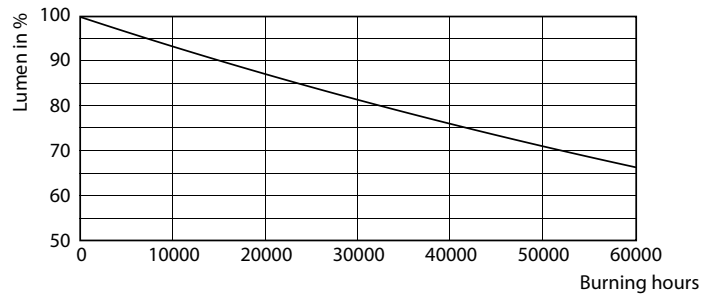

LEDtube 8-14W G5 830-850 200D DIM IF10-21