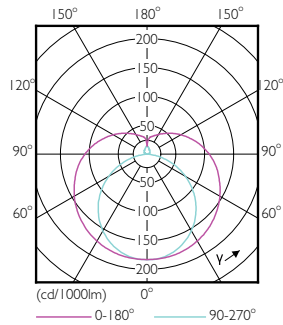

Photometric data

LEDtube 8W G5 830 200D DIM IF10