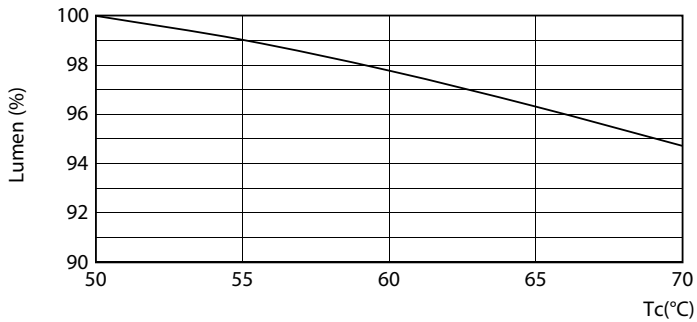

### Product data

General Information		Starting Time (Nom)	
Base	G5 [ G5]		0.5 s
EU RoHS compliant	Yes	Warm Up Time to 60% Light (Nom)	0.5 s
Nominal Lifetime (Nom)	50000 h	Power Factor (Nom)	0.9
Switching Cycle	50000X	Voltage (Nom)	50-80 V
Light Technical		Temperature	
Color Code	830 [ CCT of 3000K]	T-Ambient (Max)	45 °C
Beam Angle (Nom)	200 °	T-Ambient (Min)	-20 °C
Initial lumen (Nom)	1400 lm	T-Storage (Max)	65 °C
Luminous Flux (Rated) (Nom)	1400 lm	T-Storage (Min)	-40 °C
Correlated Color Temperature (Nom)	3000 K	T-Case Maximum (Nom)	70 °C
Color Consistency	<6	Controls and Dimming	
Color Rendering Index (Nom)	82	Dimmable	Yes
LLMF At End Of Nominal Lifetime (Nom)	70 %	Mechanical and Housing	
Operating and Electrical		Product Length	900 mm
Input Frequency	40000-110000 Hz	Approval and Application	
Power (Rated) (Nom)	11 W	Energy Saving Product	Yes
Lamp Current (Max)	400 mA		
Lamp Current (Min)	60 mA		

## Photometric data

LEDtube 11W G5 830 200D DIM IF14

LEDtube 8W G5 830 200D DIM IF10

LEDtube 11W G5 830 200D DIM IF14

Lifetime

LEDtube 8-14W G5 830-850 200D DIM IF10-21

LEDtube 8-14W G5 830-850 200D DIM IF10-21