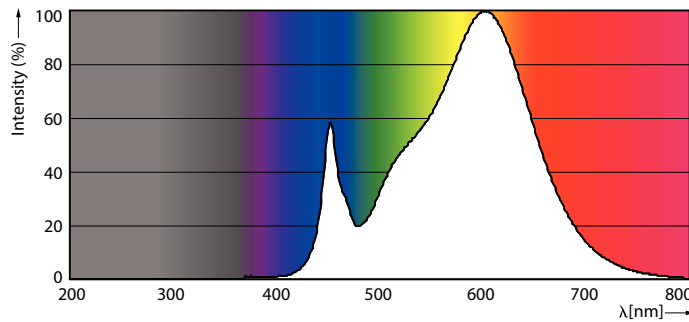

LEDtube 11W G5 830 200D DIM IF14