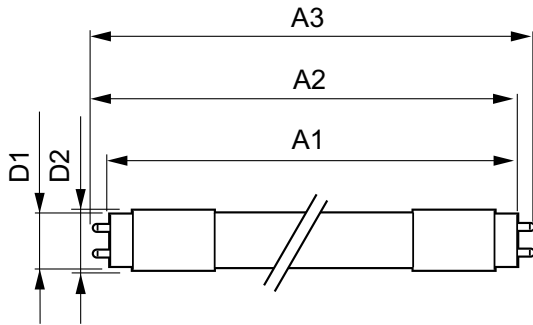

T5

Approbation Marks	UL certificate RoHS compliance
Product Data	
XUCDM.COPY.Product.Title	11T5HE/34-830/IF14/G/DIM 10/1
EAN/UPC - Product	046677476458
Order code	476457
Numerator - Quantity Per Pack	1

Numerator - Packs per outer box	10
Material Nr. (12NC)	929001823504
Net Weight (Piece)	0.110 kg
Model Number	9290018235

Dimensional drawing

TLED 900mm HFV11.5-21W 1500lm 3000K ND

Product	D1	D2	A1	A2	A3
11T5HE/34-830/IF14/G/DIM 10/1	15.3 mm	18.4 mm	847.8 mm	854.9 mm	862 mm