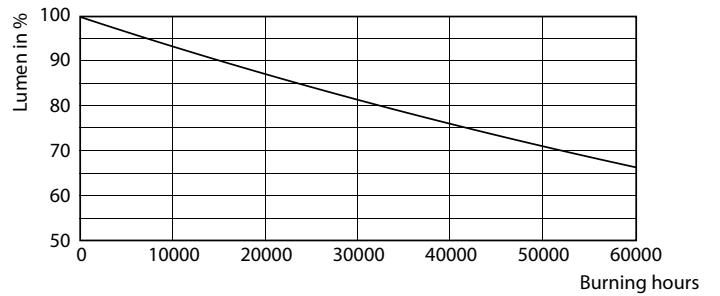

### Product data

General Information		Starting Time (Nom)	
Base	G5 [ G5]		0.5 s
EU RoHS compliant	Yes	Warm Up Time to 60% Light (Nom)	0.5 s
Nominal Lifetime (Nom)	50000 h	Power Factor (Nom)	0.9
Switching Cycle	50000X	Voltage (Nom)	50-80 V
Light Technical		Temperature	
Color Code	830 [ CCT of 3000K]	T-Ambient (Max)	45 °C
Beam Angle (Nom)	200 °	T-Ambient (Min)	-20 °C
Initial lumen (Nom)	1400 lm	T-Storage (Max)	65 °C
Luminous Flux (Rated) (Nom)	1400 lm	T-Storage (Min)	-40 °C
Correlated Color Temperature (Nom)	3000 K	T-Case Maximum (Nom)	70 °C
Color Consistency	<6	Controls and Dimming	
Color Rendering Index (Nom)	82	Dimmable	Yes
LLMF At End Of Nominal Lifetime (Nom)	70 %	Mechanical and Housing	
Operating and Electrical		Product Length	900 mm
Input Frequency	40000-110000 Hz	Approval and Application	
Power (Rated) (Nom)	11 W	Energy Saving Product	Yes
Lamp Current (Max)	400 mA		
Lamp Current (Min)	60 mA		

## Photometric data

LEDtube 11W G5 830 200D DIM IF14

LEDtube 8W G5 830 200D DIM IF10

LEDtube 11W G5 830 200D DIM IF14

Lifetime

LEDtube 8-14W G5 830-850 200D DIM IF10-21

LEDtube 8-14W G5 830-850 200D DIM IF10-21