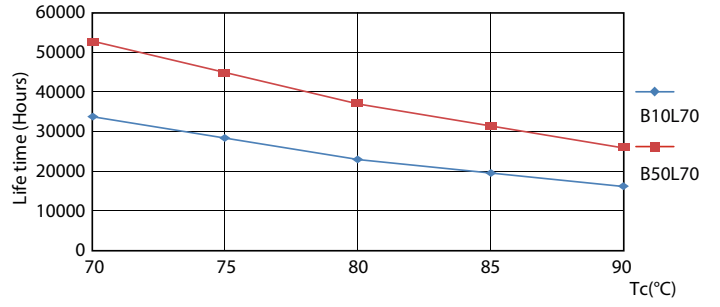

### Product data

General Information		Starting Time (Nom)	
Base	G5 [ G5]		0.5 s
EU RoHS compliant	Yes	Warm Up Time to 60% Light (Nom)	0.5 s
Nominal Lifetime (Nom)	50000 h	Power Factor (Nom)	0.9
Switching Cycle	50000X	Voltage (Nom)	50-80 V
Light Technical		Temperature	
Color Code	830 [ CCT of 3000K]	T-Ambient (Max)	45 °C
Beam Angle (Nom)	200 °	T-Ambient (Min)	-20 °C
Initial lumen (Nom)	1400 lm	T-Storage (Max)	65 °C
Luminous Flux (Rated) (Nom)	1400 lm	T-Storage (Min)	-40 °C
Correlated Color Temperature (Nom)	3000 K	T-Case Maximum (Nom)	70 °C
Color Consistency	<6	Controls and Dimming	
Color Rendering Index (Nom)	82	Dimmable	Yes
LLMF At End Of Nominal Lifetime (Nom)	70 %	Mechanical and Housing	
Operating and Electrical		Product Length	900 mm
Input Frequency	40000-110000 Hz	Approval and Application	
Power (Rated) (Nom)	11 W	Energy Saving Product	Yes
Lamp Current (Max)	400 mA		
Lamp Current (Min)	60 mA		

## Photometric data

LEDtube 11W G5 830 200D DIM IF14

LEDtube 8W G5 830 200D DIM IF10

LEDtube 11W G5 830 200D DIM IF14

Lifetime

LEDtube 8-14W G5 830-850 200D DIM IF10-21

LEDtube 8-14W G5 830-850 200D DIM IF10-21