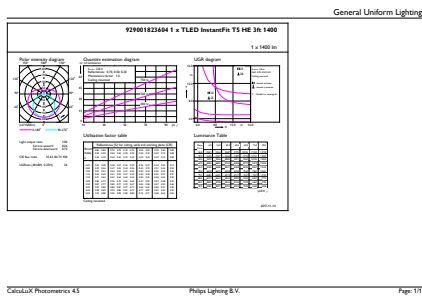

Product data

General Information	
Base	G5 [G5]
RoHS mark	RoHS mark
Nominal Lifetime (Nom)	50000 h
Switching Cycle	50000X
B50L70	50000 h
Light Technical	
Color Code	835 [CCT of 3500K]
Beam Angle (Nom)	200 °
Initial lumen (Nom)	1400 lm
Luminous Flux (Rated) (Nom)	1400 lm
Rated Beam Angle	200 °
Correlated Color Temperature (Nom)	3500 K
Color Consistency	<6
Color Rendering Index (Nom)	82
LLMF At End Of Nominal Lifetime (Nom)	70 %
Operating and Electrical	
Input Frequency	40000-110000 Hz
Power (Rated) (Nom)	11 W

Controls and Dimming	
Dimmable	Yes

Mechanical and Housing	
Product Length	900 mm

T5

Approval and Application

Energy Saving Product	Yes
Approbation Marks	UL certificate RoHS compliance

Product Data

Order product name	11T5HE/34-835/IF14/G/DIM 10/1
EAN/UPC - Product	046677476465
Order code	476465

Numerator - Quantity Per Pack	1
Numerator - Packs per outer box	10
Material Nr. (12NC)	929001823604
Net Weight (Piece)	0.110 kg
Model Number	9290018236

Dimensional drawing

TLED 900mm HFV11.5-21W 1500lm 3500K ND

Product	D1	D2	A1	A2	A3
11T5HE/34-835/IF14/G/DIM 10/1	15.3 mm	18.4 mm	847.8 mm	854.9 mm	862 mm

Photometric data

LEDtube 11W G5 835 200D DIM IF14

LEDtube 8W G5 830 200D DIM IF10

LEDtube 11W G5 835 200D DIM IF14