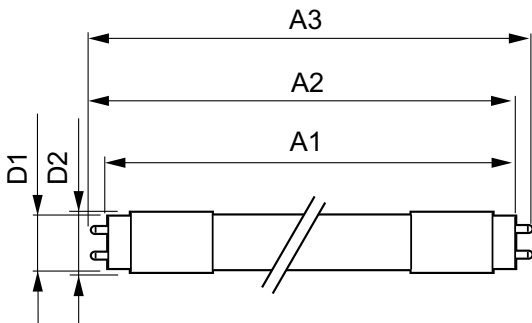

Product data

General Information	
Base	G5 [G5]
RoHS mark	RoHS mark
Nominal Lifetime (Nom)	50000 h
Switching Cycle	50000X
B50L70	50000 h
Light Technical	
Color Code	835 [CCT of 3500K]
Beam Angle (Nom)	200 °
Initial lumen (Nom)	1400 lm
Luminous Flux (Rated) (Nom)	1400 lm
Rated Beam Angle	200 °
Correlated Color Temperature (Nom)	3500 K
Color Consistency	<6
Color Rendering Index (Nom)	82
LLMF At End Of Nominal Lifetime (Nom)	70 %
Operating and Electrical	
Input Frequency	40000-110000 Hz
Power (Rated) (Nom)	11 W

Controls and Dimming	
Dimmable	Yes

Mechanical and Housing	
Product Length	900 mm

T5

Approval and Application

Energy Saving Product	Yes
Approbation Marks	UL certificate RoHS compliance

Product Data

Order product name	11T5HE/34-835/IF14/G/DIM 10/1
EAN/UPC - Product	046677476465
Order code	476465

Numerator - Quantity Per Pack	1
Numerator - Packs per outer box	10
Material Nr. (12NC)	929001823604
Net Weight (Piece)	0.110 kg
Model Number	9290018236

Dimensional drawing

TLED 900mm HFV11.5-21W 1500lm 3500K ND

Product	D1	D2	A1	A2	A3
11T5HE/34-835/IF14/G/DIM 10/1	15.3 mm	18.4 mm	847.8 mm	854.9 mm	862 mm

Photometric data

LEDtube 11W G5 835 200D DIM IF14

LEDtube 8W G5 830 200D DIM IF10

LEDtube 11W G5 835 200D DIM IF14