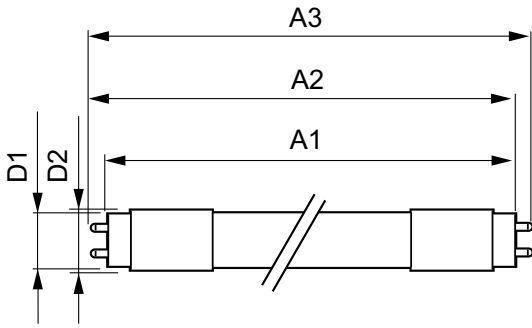

Product data

General Information	
Cap-Base	G5 [G5]
EU RoHS compliant	Yes
Nominal Lifetime (Nom)	50000 h
Switching Cycle	50000X
Light Technical	
Color Code	850 [CCT of 5000K]
Beam Angle (Nom)	200 °
Luminous Flux (Nom)	1500 lm
Correlated Color Temperature (Nom)	5000 K
Color Consistency	<5
Color Rendering Index (Nom)	82
LLMF At End Of Nominal Lifetime (Nom)	70 %
Operating and Electrical	
Input Frequency	40000-110000 Hz
Power (Nom)	11 W
Lamp Current (Max)	400 mA
Lamp Current (Min)	60 mA
Starting Time (Nom)	0.5 s

Warm Up Time to 60% Light (Nom)	0.5 s
Power Factor (Nom)	0.9
Voltage (Nom)	50-80 V
Temperature	
T-Ambient (Max)	45 °C
T-Ambient (Min)	-20 °C
T-Storage (Max)	65 °C
T-Storage (Min)	-40 °C
T-Case Maximum (Nom)	70 °C
Controls and Dimming	
Dimmable	Yes
Mechanical and Housing	
Product Length	900 mm
Approval and Application	
Energy Saving Product	Yes
Approval Marks	UL certificate RoHS compliance

T5

Product Data

Order product name	11T5HE/34-850/IF15/G/DIM 10/1
EAN/UPC - Product	046677476489
Order code	929001823804
Numerator - Quantity Per Pack	1

Numerator - Packs per outer box	10
Material Nr. (12NC)	929001823804
Net Weight (Piece)	0.110 kg

Dimensional drawing

TLED 900mm HFV11.5-21W 1500lm 5000K ND

Product	D1	D2	A1	A2	A3
11T5HE/34-850/IF15/G/DIM 10/1	15.3 mm	18.4 mm	847.8 mm	854.9 mm	862 mm

Photometric data

LEDtube 11W G5 850 200D DIM IF15

LEDtube 8W G5 830 200D DIM IF10