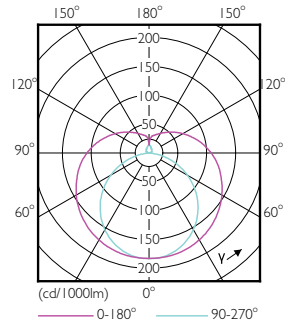

Product data

General Information	
Cap-Base	G5 [G5]
EU RoHS compliant	Yes
Nominal Lifetime (Nom)	50000 h
Switching Cycle	50000X
Light Technical	
Color Code	850 [CCT of 5000K]
Beam Angle (Nom)	200 °
Luminous Flux (Nom)	1500 lm
Correlated Color Temperature (Nom)	5000 K
Color Consistency	<5
Color Rendering Index (Nom)	82
LLMF At End Of Nominal Lifetime (Nom)	70 %
Operating and Electrical	
Input Frequency	40000-110000 Hz
Power (Nom)	11 W
Lamp Current (Max)	400 mA
Lamp Current (Min)	60 mA
Starting Time (Nom)	0.5 s

T5

Product Data

Order product name	11T5HE/34-850/IF15/G/DIM 10/1
EAN/UPC - Product	046677476489
Order code	929001823804
Numerator - Quantity Per Pack	1

Numerator - Packs per outer box	10
Material Nr. (12NC)	929001823804
Net Weight (Piece)	0.110 kg

Dimensional drawing

TLED 900mm HFV11.5-21W 1500lm 5000K ND

Product	D1	D2	A1	A2	A3
11T5HE/34-850/IF15/G/DIM 10/1	15.3 mm	18.4 mm	847.8 mm	854.9 mm	862 mm

Photometric data

LEDtube 11W G5 850 200D DIM IF15

LEDtube 8W G5 830 200D DIM IF10