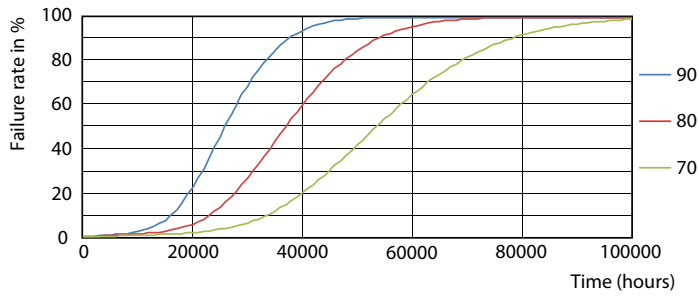

Lifetime

LEDtube 8-14W G5 830-850 200D DIM IF10-21