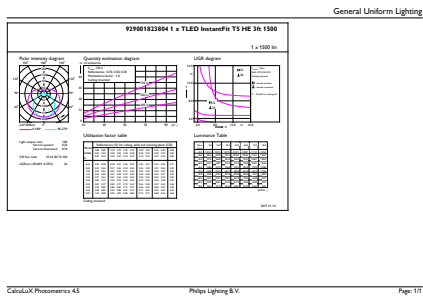

Product data

General Information	
Cap-Base	G5 [G5]
EU RoHS compliant	Yes
Nominal Lifetime (Nom)	50000 h
Switching Cycle	50000X
Light Technical	
Color Code	850 [CCT of 5000K]
Beam Angle (Nom)	200 °
Luminous Flux (Nom)	1500 lm
Correlated Color Temperature (Nom)	5000 K
Color Consistency	<5
Color Rendering Index (Nom)	82
LLMF At End Of Nominal Lifetime (Nom)	70 %
Operating and Electrical	
Input Frequency	40000-110000 Hz
Power (Nom)	11 W
Lamp Current (Max)	400 mA
Lamp Current (Min)	60 mA
Starting Time (Nom)	0.5 s

T5

Product Data

Order product name	11T5HE/34-850/IF15/G/DIM 10/1
EAN/UPC - Product	046677476489
Order code	929001823804
Numerator - Quantity Per Pack	1

Numerator - Packs per outer box	10
Material Nr. (12NC)	929001823804
Net Weight (Piece)	0.110 kg

Dimensional drawing

TLED 900mm HFV11.5-21W 1500lm 5000K ND

Product	D1	D2	A1	A2	A3
11T5HE/34-850/IF15/G/DIM 10/1	15.3 mm	18.4 mm	847.8 mm	854.9 mm	862 mm

Photometric data

LEDtube 11W G5 850 200D DIM IF15

LEDtube 8W G5 830 200D DIM IF10