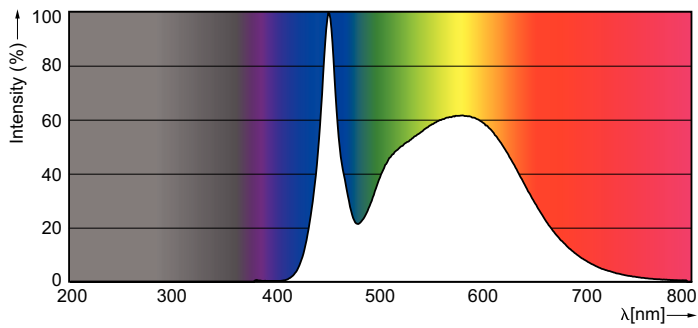

LEDtube 11W G5 850 200D DIM IF15