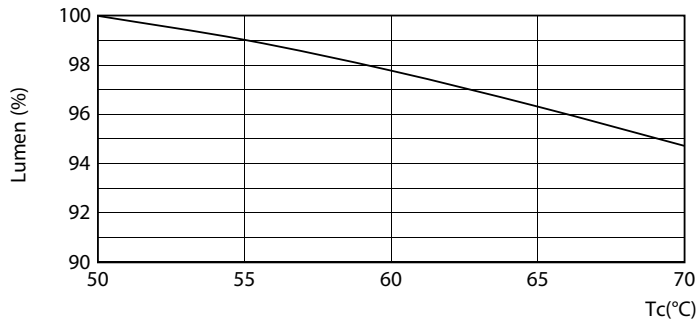

LEDtube 8-14W G5 830-850 200D DIM IF10-21