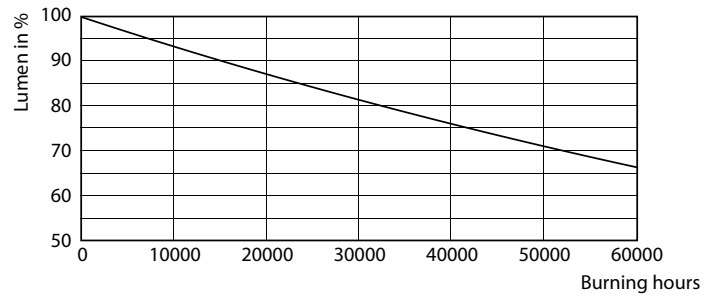

LEDtube 8-14W G5 830-850 200D DIM IF10-21