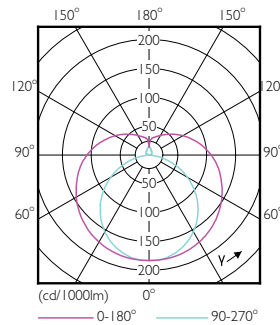

Order code	929001824004
Numerator - Quantity Per Pack	1
Numerator - Packs per outer box	10
Material Nr. (12NC)	929001824004
Net Weight (Piece)	0.146 kg

Dimensional drawing

TLED 1200mm HFV16-28W 2100lm 3500K ND

Product	D1	D2	A1	A2	A3
14T5HE/46-835/IF20/G/DIM 10/1	15.3 mm	18.4 mm	1147.8 mm	1154.9 mm	1162 mm

Photometric data

LEDtube 14W G5 835 200D DIM IF20

LEDtube 8W G5 830 200D DIM IF10

LEDtube 14W G5 835 200D DIM IF20