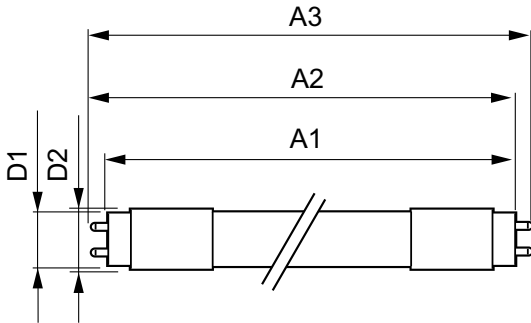

Controls and Dimming	
Dimmable	Yes

Mechanical and Housing	
Product Length	1200 mm

Approval and Application	
Energy Saving Product	Yes

T5

Approval Marks	UL certificate RoHS compliance DLC compliance
Energy Certifications	DLC Standard
Product Data	
Order product name	14T5HE/46-835/IF20/G/DIM 10/1
EAN/UPC - Product	046677476502

Order code	929001824004
Numerator - Quantity Per Pack	1
Numerator - Packs per outer box	10
Material Nr. (12NC)	929001824004
Net Weight (Piece)	0.146 kg

Dimensional drawing

TLED 1200mm HFV16-28W 2100lm 3500K ND

Product	D1	D2	A1	A2	A3
14T5HE/46-835/IF20/G/DIM 10/1	15.3 mm	18.4 mm	1147.8 mm	1154.9 mm	1162 mm

Photometric data

LEDtube 14W G5 835 200D DIM IF20

LEDtube 8W G5 830 200D DIM IF10

LEDtube 14W G5 835 200D DIM IF20