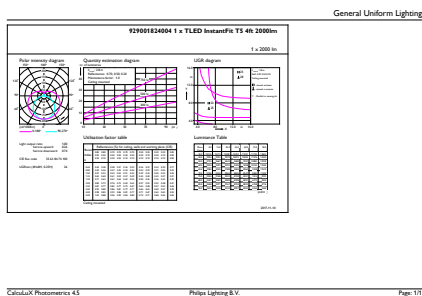

Controls and Dimming	
Dimmable	Yes

Mechanical and Housing	
Product Length	1200 mm

Approval and Application	
Energy Saving Product	Yes

T5

Approval Marks	UL certificate RoHS compliance DLC compliance
Energy Certifications	DLC Standard
Product Data	
Order product name	14T5HE/46-835/IF20/G/DIM 10/1
EAN/UPC - Product	046677476502

Order code	929001824004
Numerator - Quantity Per Pack	1
Numerator - Packs per outer box	10
Material Nr. (12NC)	929001824004
Net Weight (Piece)	0.146 kg

Dimensional drawing

TLED 1200mm HFV16-28W 2100lm 3500K ND

Product	D1	D2	A1	A2	A3
14T5HE/46-835/IF20/G/DIM 10/1	15.3 mm	18.4 mm	1147.8 mm	1154.9 mm	1162 mm

Photometric data

LEDtube 14W G5 835 200D DIM IF20

LEDtube 8W G5 830 200D DIM IF10

LEDtube 14W G5 835 200D DIM IF20