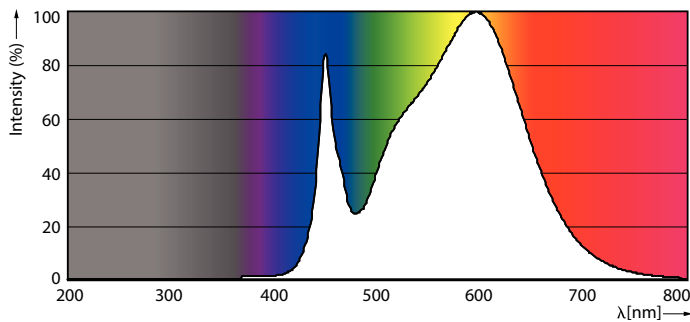

LEDtube 14W G5 835 200D DIM IF20