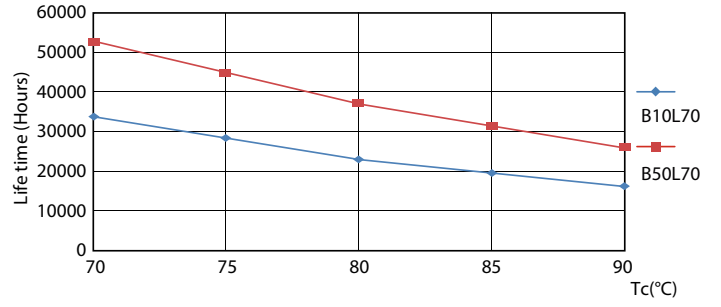

LEDtube 8-14W G5 830-850 200D DIM IF10-21