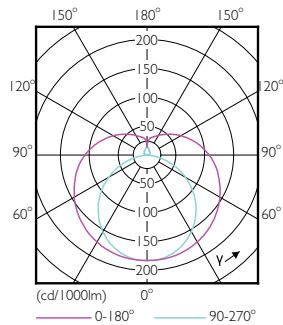

Order code	476523
Numerator - Quantity Per Pack	1
Numerator - Packs per outer box	10
Material Nr. (12NC)	929001824204
Net Weight (Piece)	0.146 kg

Dimensional drawing

TLED 1200mm HFV16-28W 2100lm 5000K ND

Product	D1	D2	A1	A2	A3
14T5HE/46-850/IF21/G/DIM 10/1	15.3 mm	18.4 mm	1147.8 mm	1154.9 mm	1162 mm

Photometric data

LEDtube 14W G5 850 200D DIM IF21

LEDtube 8W G5 830 200D DIM IF10

LEDtube 1200mm 17 W /850

Lifetime