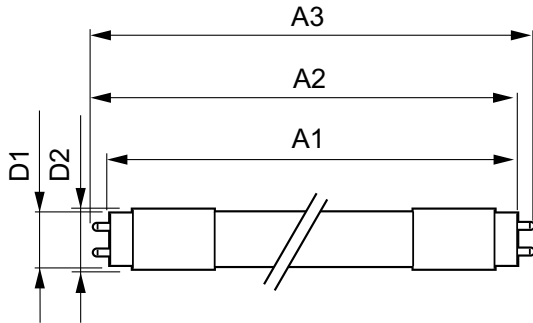

Controls and Dimming	
Dimmable	Yes

Mechanical and Housing	
Product Length	1200 mm

Approval and Application	
Energy Saving Product	Yes

T5

Approval Marks	UL certificate RoHS compliance DLC compliance
Energy Certifications	DLC Standard
Product Data	
Order product name	14T5HE/46-850/IF21/G/DIM 10/1
EAN/UPC - Product	046677476526

Order code	476523
Numerator - Quantity Per Pack	1
Numerator - Packs per outer box	10
Material Nr. (12NC)	929001824204
Net Weight (Piece)	0.146 kg

Dimensional drawing

TLED 1200mm HFV16-28W 2100lm 5000K ND

Product	D1	D2	A1	A2	A3
14T5HE/46-850/IF21/G/DIM 10/1	15.3 mm	18.4 mm	1147.8 mm	1154.9 mm	1162 mm

Photometric data

LEDtube 14W G5 850 200D DIM IF21

LEDtube 8W G5 830 200D DIM IF10

LEDtube 1200mm 17 W /850

Lifetime