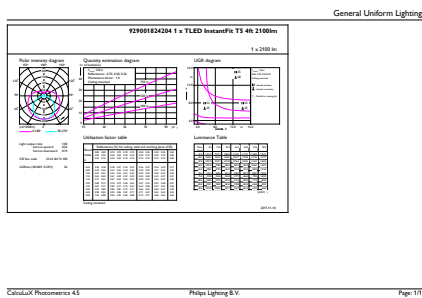

Controls and Dimming	
Dimmable	Yes

Mechanical and Housing	
Product Length	1200 mm

Approval and Application	
Energy Saving Product	Yes

T5

Approval Marks	UL certificate RoHS compliance DLC compliance
Energy Certifications	DLC Standard
Product Data	
Order product name	14T5HE/46-850/IF21/G/DIM 10/1
EAN/UPC - Product	046677476526

Order code	476523
Numerator - Quantity Per Pack	1
Numerator - Packs per outer box	10
Material Nr. (12NC)	929001824204
Net Weight (Piece)	0.146 kg

Dimensional drawing

TLED 1200mm HFV16-28W 2100lm 5000K ND

Product	D1	D2	A1	A2	A3
14T5HE/46-850/IF21/G/DIM 10/1	15.3 mm	18.4 mm	1147.8 mm	1154.9 mm	1162 mm

Photometric data

LEDtube 14W G5 850 200D DIM IF21

LEDtube 8W G5 830 200D DIM IF10

LEDtube 1200mm 17 W /850

Lifetime