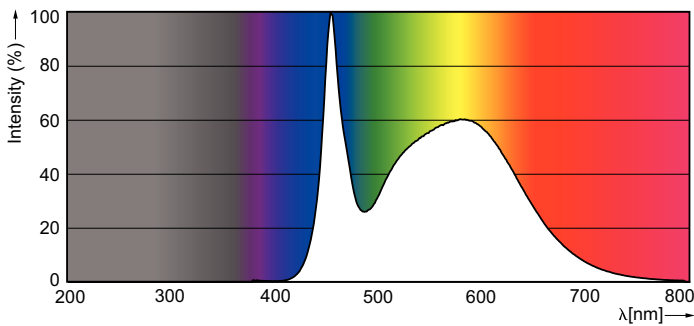

LEDtube 1200mm 17 W /850