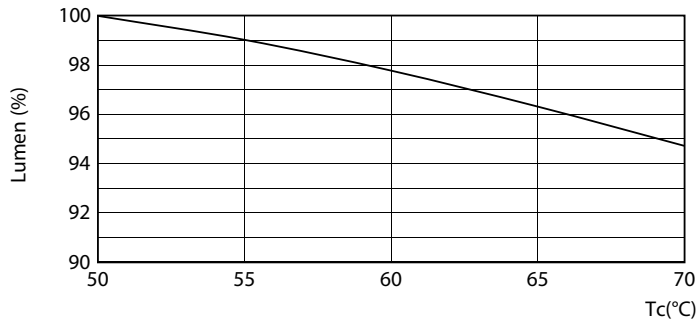

LEDtube 8-14W G5 830-850 200D DIM IF10-21

LEDtube 8-14W G5 830-850 200D DIM IF10-21