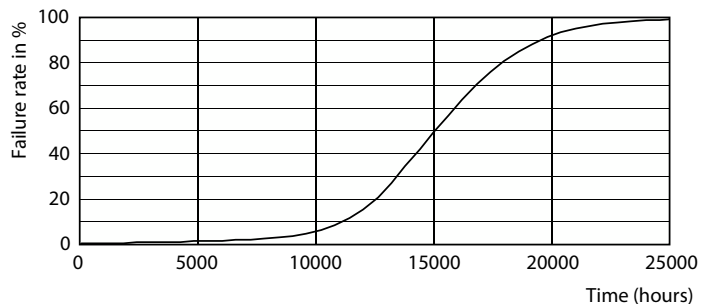

CorePro LEDcapsule LV

Livslängd

Life Expectancy Diagram - CorePro LEDcapsuleLV 0.9-10W G4 827

Lumen Maintenance Diagram - CorePro LEDcapsuleLV 0.9-10W G4 827