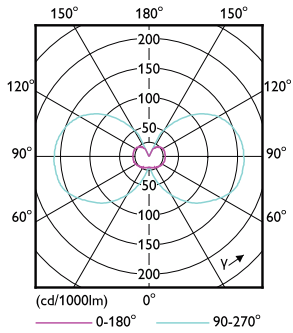

## Fotometriska data

Light Distribution Diagram - CorePro LEDcapsuleLV 0.9-10W G4 827

Spectral Power Distribution Colour - CorePro LEDcapsuleLV 0.9-10W G4 827