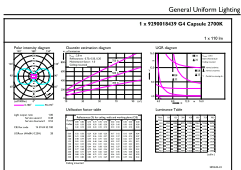

## Fotometriska data

Light Distribution Diagram - CorePro LEDcapsuleLV 0.9-10W G4 827

Spectral Power Distribution Colour - CorePro LEDcapsuleLV 0.9-10W G4 827