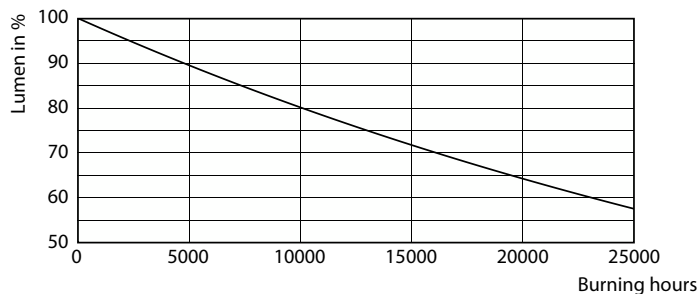

CorePro LEDcapsule LV

Livslängd

Life Expectancy Diagram - CorePro LEDcapsuleLV 0.9-10W G4 827

Lumen Maintenance Diagram - CorePro LEDcapsuleLV 0.9-10W G4 827