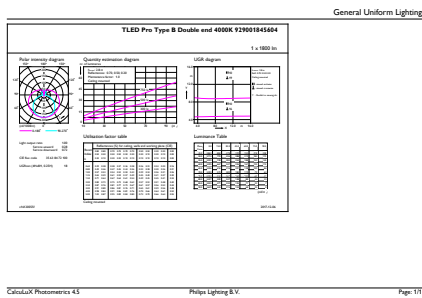

Photometric data

LEDtube 14W G13 840 ND BB18