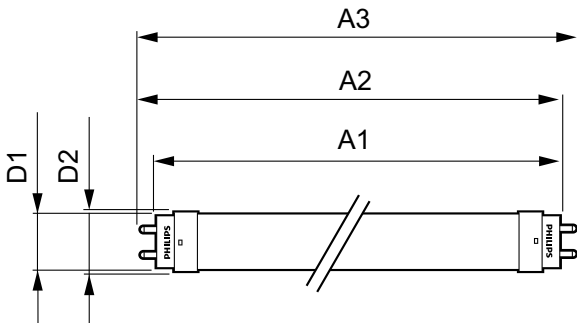

CorePro LEDtube MainsFit T8

Approval and Application

Energy Saving Product	Yes
Approbation Marks	RoHS compliance UL certificate DLC compliance

Product Data

Order product name	14T8/COR/48-840/MF18/G 10/1
EAN/UPC - Product	046677477332

Order code	477331
Numerator - Quantity Per Pack	1
Numerator - Packs per outer box	10
Material Nr. (12NC)	929001845634
Net Weight (Piece)	0.220 kg
Model Number	9290018456A

Dimensional drawing

TLED IF CorePro 4ft 1800lm 4000K

Product	D1	D2	A1	A2	A3
14T8/COR/48-840/MF18/G 10/1	25.7 mm	28 mm	1198 mm	1205 mm	1212 mm