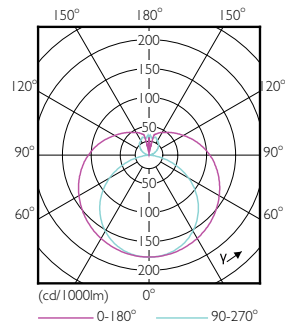

LEDtube 14W G13 830 ND BB17

Photometric data