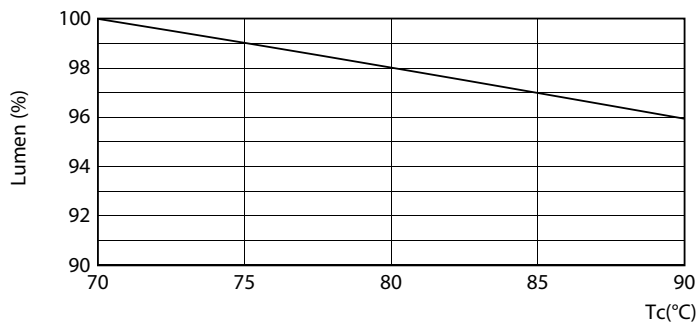

LEDtube 14W G13 830-850 ND BB17-18

LEDtube 14W G13 830-850 ND BB17-18

LEDtube 14W G13 830-850 ND BB17-18