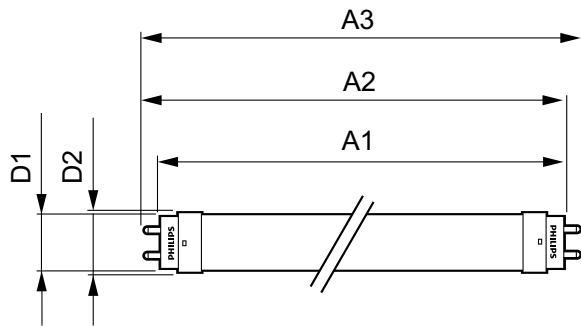

LED InstantFit Lamps

14T8/COR/48-840/MF18/G 1/4 FFP

Philips LED T8 InstantFit Lamps are an ideal energy saving choice for existing linear fluorescent fixtures.

Product data

General Information	
Cap-Base	G13 [Medium Bi-Pin Fluorescent]
Nominal Lifetime (Nom)	36000 h
Switching Cycle	50000X
B50L70	36000 h
Light Technical	
Color Code	840 [CCT of 4000K]
Beam Angle (Nom)	240 °
Luminous Flux (Nom)	1800 lm
Luminous Flux (Rated) (Nom)	1800 lm
Rated Beam Angle	240 °
Correlated Color Temperature (Nom)	4000 K
Color Consistency	<6
Color Rendering Index (Nom)	80
LLMF At End Of Nominal Lifetime (Nom)	70 %
Operating and Electrical	
Input Frequency	50 to 60 Hz
Power (Nom)	14 W
Lamp Current (Max)	130 mA
Lamp Current (Min)	47 mA
Starting Time (Nom)	0.5 s
Warm Up Time to 60% Light (Nom)	0.5 s
Power Factor (Nom)	0.9

Voltage (Nom)	120-277 V
Temperature	
T-Ambient (Max)	45 °C
T-Ambient (Min)	-20 °C
T-Storage (Max)	65 °C
T-Storage (Min)	-40 °C
T-Case Maximum (Nom)	70 °C
Controls and Dimming	
Dimmable	No
Mechanical and Housing	
Product Length	1200 mm
Approval and Application	
Energy Saving Product	Yes
Approval Marks	UL certificate RoHS compliance DLC compliance
Product Data	
Order product name	14T8/COR/48-840/MF18/G 1/4 FFP
EAN/UPC - Product	50046677538373
Order code	929001845663
Numerator - Quantity Per Pack	1

LED InstantFit Lamps

Numerator - Packs per outer box	1
Material Nr. (12NC)	929001845663
Net Weight (Piece)	0.063 kg

Warnings and Safety

Dimensional drawing

TLED IF CorePro 4ft 1800lm 4000K

Product	D1	D2	A1	A2	A3
14T8/COR/48-840/MF18/G 1/4	25.7 mm	28 mm	1198 mm	1205 mm	1212 mm
FFP					