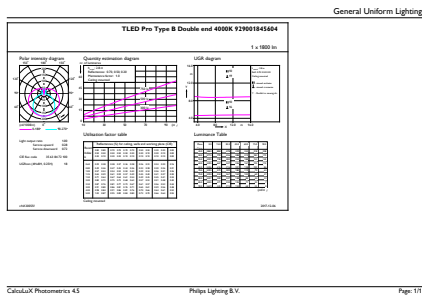

LED InstantFit Lamps

14T8/COR/48-840/MF18/G 1/4 FFP

Philips LED T8 InstantFit Lamps are an ideal energy saving choice for existing linear fluorescent fixtures.

Product data

General Information	
Cap-Base	G13 [Medium Bi-Pin Fluorescent]
Nominal Lifetime (Nom)	36000 h
Switching Cycle	50000X
B50L70	36000 h
Light Technical	
Color Code	840 [CCT of 4000K]
Beam Angle (Nom)	240 °
Luminous Flux (Nom)	1800 lm
Luminous Flux (Rated) (Nom)	1800 lm
Rated Beam Angle	240 °
Correlated Color Temperature (Nom)	4000 K
Color Consistency	<6
Color Rendering Index (Nom)	80
LLMF At End Of Nominal Lifetime (Nom)	70 %
Operating and Electrical	
Input Frequency	50 to 60 Hz
Power (Nom)	14 W
Lamp Current (Max)	130 mA
Lamp Current (Min)	47 mA
Starting Time (Nom)	0.5 s
Warm Up Time to 60% Light (Nom)	0.5 s
Power Factor (Nom)	0.9

Voltage (Nom)	120-277 V
Temperature	
T-Ambient (Max)	45 °C
T-Ambient (Min)	-20 °C
T-Storage (Max)	65 °C
T-Storage (Min)	-40 °C
T-Case Maximum (Nom)	70 °C
Controls and Dimming	
Dimmable	No
Mechanical and Housing	
Product Length	1200 mm
Approval and Application	
Energy Saving Product	Yes
Approval Marks	UL certificate RoHS compliance DLC compliance
Product Data	
Order product name	14T8/COR/48-840/MF18/G 1/4 FFP
EAN/UPC - Product	50046677538373
Order code	929001845663
Numerator - Quantity Per Pack	1

LED InstantFit Lamps

Numerator - Packs per outer box	1
Material Nr. (12NC)	929001845663
Net Weight (Piece)	0.063 kg

Warnings and Safety

Dimensional drawing

TLED IF CorePro 4ft 1800lm 4000K

Product	D1	D2	A1	A2	A3
14T8/COR/48-840/MF18/G 1/4	25.7 mm	28 mm	1198 mm	1205 mm	1212 mm
FFP					

Photometric data

LEDtube 14W G13 840 ND BB18

LEDtube 14W G13 830 ND BB17

LEDtube 14W G13 840 ND BB18

LED InstantFit Lamps

Lifetime

LEDtube 14W G13 830-850 ND BB17-18

LEDtube 14W G13 830-850 ND BB17-18