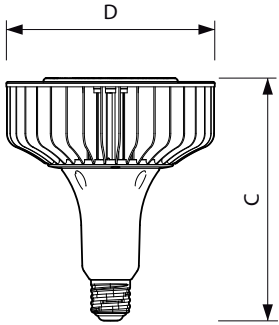

### Product data

General Information	
Cap-Base	EX39 [ Exclusionary Mogul Screw]
EU RoHS compliant	Yes
Nominal Lifetime (Nom)	50000 h
Switching Cycle	50000X
Technical Type	100-250W
Light Technical	
Color Code	740 [ CCT of 4000K]
Beam Angle (Nom)	130 °
Luminous Flux (Nom)	12000 lm
Color Designation	Cool White (CW)
Correlated Color Temperature (Nom)	4000 K
Luminous Efficacy (rated) (Nom)	120.00 lm/W
Color Consistency	<6
Color Rendering Index (Nom)	70
LLMF At End Of Nominal Lifetime (Nom)	70 %
Operating and Electrical	
Input Frequency	50 to 60 Hz
Power (Nom)	100 W
Lamp Current (Nom)	850 mA
Wattage Equivalent	250 W

Starting Time (Nom)	0.5 s
Warm Up Time to 60% Light (Nom)	0.5 s
UL Type	Type B - bypass the ballast
Power Factor (Nom)	0.9
Voltage (Nom)	120-277 V
Temperature	
T-Case Maximum (Nom)	70 °C
Controls and Dimming	
Dimmable	No
Approval and Application	
Energy Efficiency Label (EEL)	Not applicable
Energy Consumption kWh/1000 h	- kWh
Energy Certifications	DLC Standard
Product Data	
Order product name	100HB/LED/740/ND WB DL BB 2/1
EAN/UPC - Product	046677478001
Order code	929001851404
Numerator - Quantity Per Pack	1
Numerator - Packs per outer box	2

## Dimensional drawing

High Bay Mains 250W 4000K Down Light WB

Product	D	C
100HB/LED/740/ND WB DL BB 2/1	211 mm	252 mm