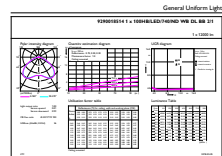

Photometric data

Product Information 100HB LED 740

TrueForce LED Industrial and Retail WB

TrueForce LED Industrial and Retail 100HB 740 WB