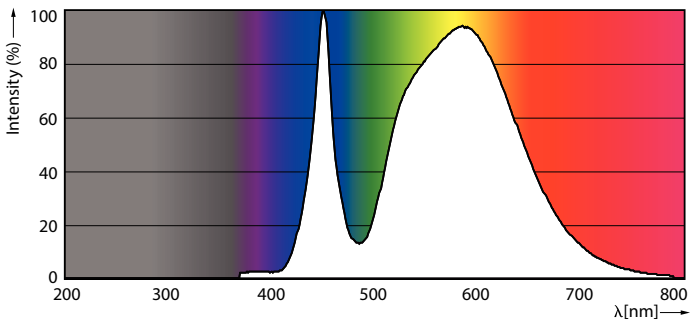

TrueForce LED Industrial and Retail 100HB 740 WB

TrueForce LED Industrial and Retail 740