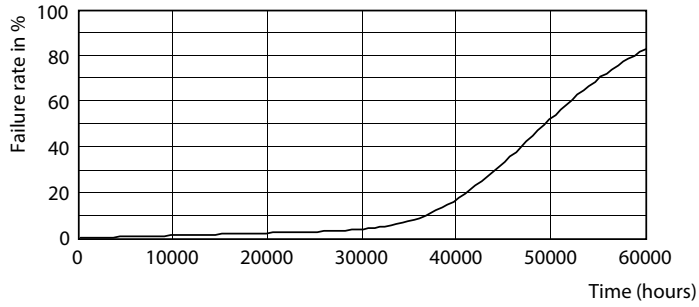

LED Highbay

Lifetime

LED TForce HB MV 120-100W E40 others 840 12D ND NB

LED TForce HB MV 120-100W E40 others 840 12D ND NB