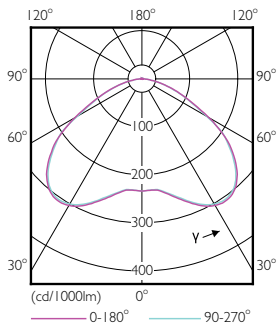

TrueForce LED Industrial and Retail WB

Photometric data

Product Information 100HB LED 740