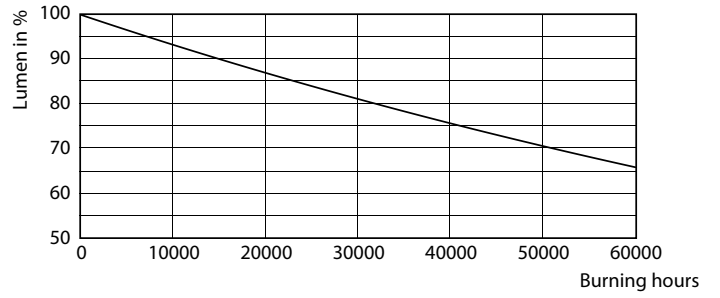

LED Highbay

Lifetime

LED TForce HB MV 120-100W E40 others 840 12D ND NB

LED TForce HB MV 120-100W E40 others 840 12D ND NB