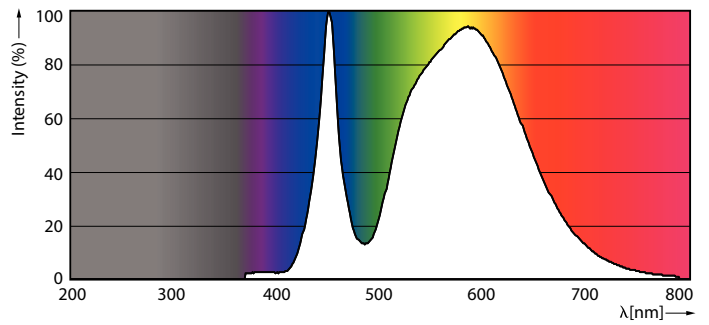

TrueForce LED Industrial and Retail 740