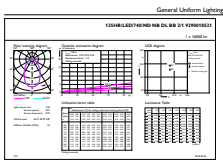

Photometric data

General Illuminance 41
Photometric 41
Page 11