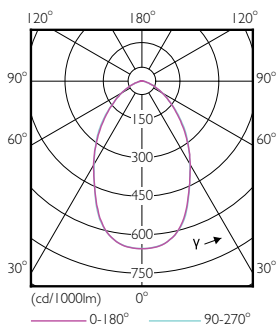

TrueForce LED Industrial and Retail 125HB 740 NB

TrueForce LED Industrial and Retail NB