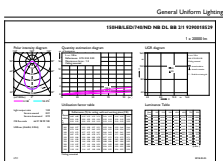

TrueForce LED Industrial and Retail 150HB 740 NB