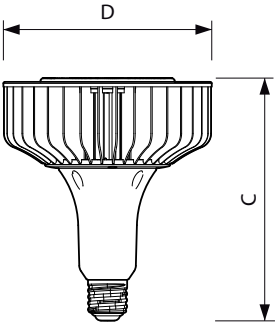

LED Highbay

Material Nr. (12NC)	929001852904
Net Weight (Piece)	0.880 kg

Dimensional drawing

High Bay Mains 400W 4000K Down Light NB

Product	D	C
150HB/LED/740/ND NB DL BB 2/1	211 mm	252 mm