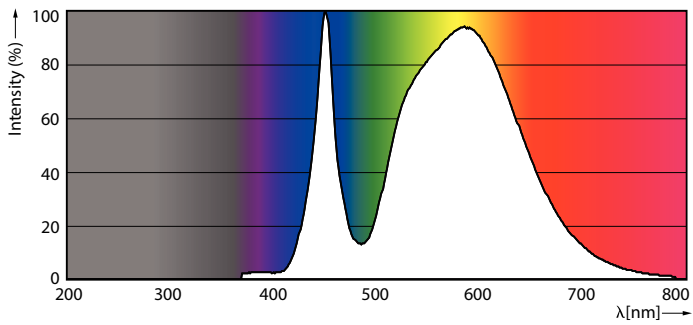

Photometric data

TrueForce LED Industrial and Retail 740