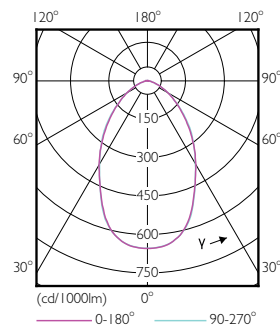

TrueForce LED Industrial and Retail NB

TrueForce LED Industrial and Retail 150HB 740 NB