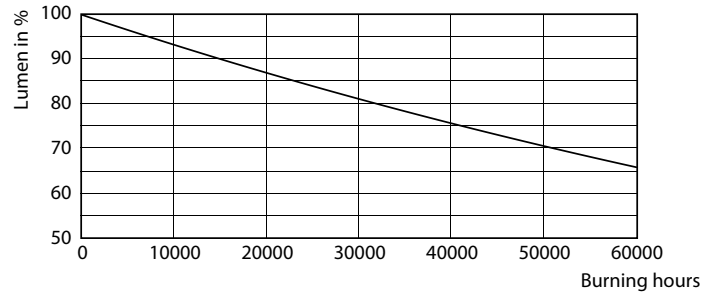

LED Highbay

Lifetime

LED TForce HB MV 120-100W E40 others 840 12D ND NB

LED TForce HB MV 120-100W E40 others 840 12D ND NB