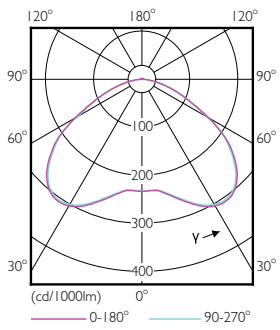

Product data

General Information	
Base	EX39 [Exclusionary Mogul Screw]
EU RoHS compliant	Yes
Nominal Lifetime (Nom)	50000 h
Switching Cycle	50000X
Technical Type	150-400W
Light Technical	
Color Code	740 [CCT of 4000K]
Beam Angle (Nom)	130 °
Initial lumen (Nom)	20000 lm
Color Designation	Cool White (CW)
Correlated Color Temperature (Nom)	4000 K
Luminous Efficacy (rated) (Nom)	133.00 lm/W
Color Consistency	<6
Color Rendering Index (Nom)	70
LLMF At End Of Nominal Lifetime (Nom)	70 %
Operating and Electrical	
Input Frequency	50 to 60 Hz
Power (Rated) (Nom)	150 W
Lamp Current (Nom)	1250 mA
Wattage Equivalent	400 W

LED Highbay

Dimensional drawing

High Bay Mains 400W 4000K Down Light WB

Product	D	C
150HB/LED/740/ND WB DL BB 2/1	211 mm	252 mm

Photometric data

General Lighting

TrueForce LED Industrial and Retail WB

TrueForce LED Industrial and Retail 150HB 740 WB