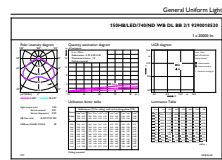

Product data

General Information	
Base	EX39 [Exclusionary Mogul Screw]
EU RoHS compliant	Yes
Nominal Lifetime (Nom)	50000 h
Switching Cycle	50000X
Technical Type	150-400W
Light Technical	
Color Code	740 [CCT of 4000K]
Beam Angle (Nom)	130 °
Initial lumen (Nom)	20000 lm
Color Designation	Cool White (CW)
Correlated Color Temperature (Nom)	4000 K
Luminous Efficacy (rated) (Nom)	133.00 lm/W
Color Consistency	<6
Color Rendering Index (Nom)	70
LLMF At End Of Nominal Lifetime (Nom)	70 %
Operating and Electrical	
Input Frequency	50 to 60 Hz
Power (Rated) (Nom)	150 W
Lamp Current (Nom)	1250 mA
Wattage Equivalent	400 W

LED Highbay

Dimensional drawing

High Bay Mains 400W 4000K Down Light WB

Product	D	C
150HB/LED/740/ND WB DL BB 2/1	211 mm	252 mm

Photometric data

General Lighting

TrueForce LED Industrial and Retail WB

TrueForce LED Industrial and Retail 150HB 740 WB