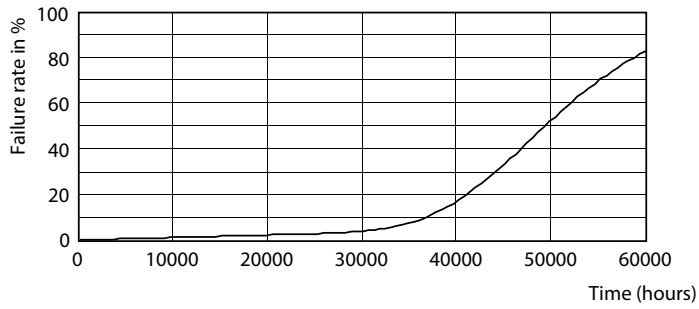

LED Highbay

Lifetime

LED TForce HB MV 120-100W E40 others 840 12D ND NB

LED TForce HB MV 120-100W E40 others 840 12D ND NB