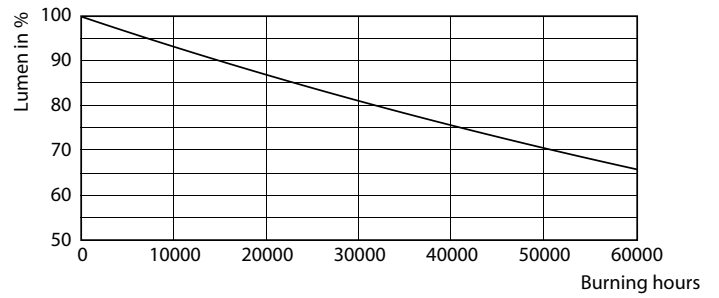

LED Highbay

Lifetime

LED TForce HB MV 120-100W E40 others 840 12D ND NB

LED TForce HB MV 120-100W E40 others 840 12D ND NB