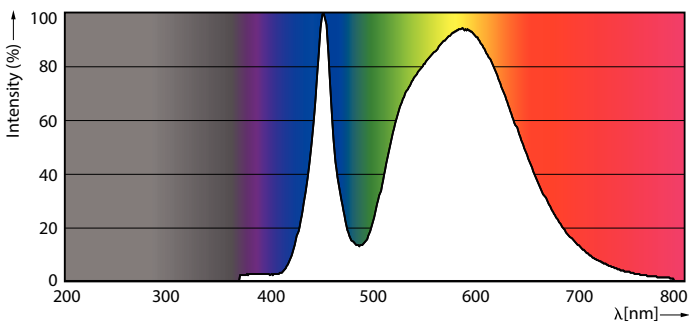

Product data

General Information	
Base	EX39 [Exclusionary Mogul Screw]
EU RoHS compliant	Yes
Nominal Lifetime (Nom)	50000 h
Switching Cycle	50000X
Technical Type	150-400W
Light Technical	
Color Code	740 [CCT of 4000K]
Beam Angle (Nom)	130 °
Initial lumen (Nom)	20000 lm
Color Designation	Cool White (CW)
Correlated Color Temperature (Nom)	4000 K
Luminous Efficacy (rated) (Nom)	133.00 lm/W
Color Consistency	<6
Color Rendering Index (Nom)	70
LLMF At End Of Nominal Lifetime (Nom)	70 %
Operating and Electrical	
Input Frequency	50 to 60 Hz
Power (Rated) (Nom)	150 W
Lamp Current (Nom)	1250 mA
Wattage Equivalent	400 W

LED Highbay

Dimensional drawing

High Bay Mains 400W 4000K Down Light WB

Product	D	C
150HB/LED/740/ND WB DL BB 2/1	211 mm	252 mm

Photometric data

General Lighting

TrueForce LED Industrial and Retail WB

TrueForce LED Industrial and Retail 150HB 740 WB