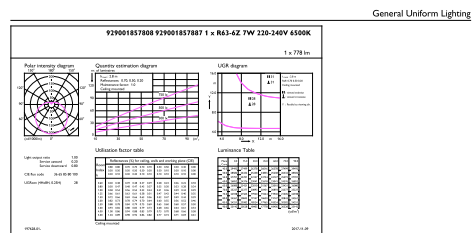

Photometric data

LEDspot ESS 4-7W E14-27 R50-63 865 12D ND RCA

LEDspot ESS 7W E27 R63 865 12D ND RCA