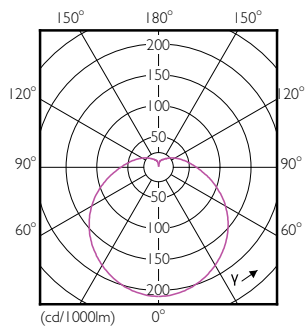

LEDspot ESS 7W E27 R63 865 12D ND RCA