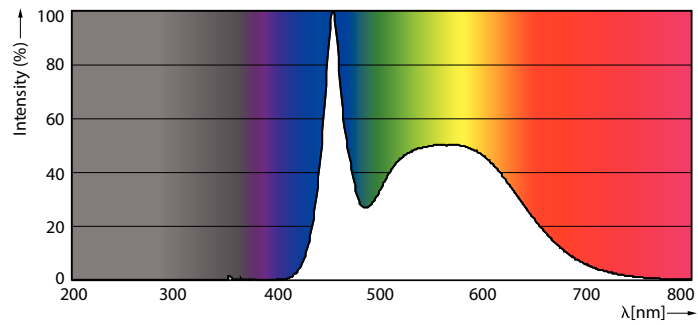

Photometric data

LEDspot ESS 4-7W E14-27 R50-63 865 12D ND RCA

LEDspot ESS 7W E27 R63 865 12D ND RCA