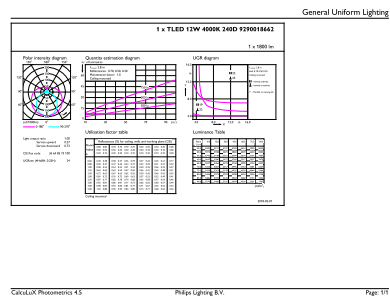

EAN/UPC - Product	046677530488
Order code	929001866204
Numerator - Quantity Per Pack	1
Numerator - Packs per outer box	10
Material Nr. (12NC)	929001866204
Net Weight (Piece)	0.215 kg

Dimensional drawing

A3

Product	D1	D2	A1	A2	A3
12T8/PRO/48-840/IF18/G 10/1 FB	25.7 mm	26.3 mm	1198.1 mm	1205.2 mm	1212.3 mm

TLED 1200mm T8 120-277V 1700lm 4000K G13

Photometric data

12W G13

12W G13 840 4000K

12W G13 830 3000K

Lifetime