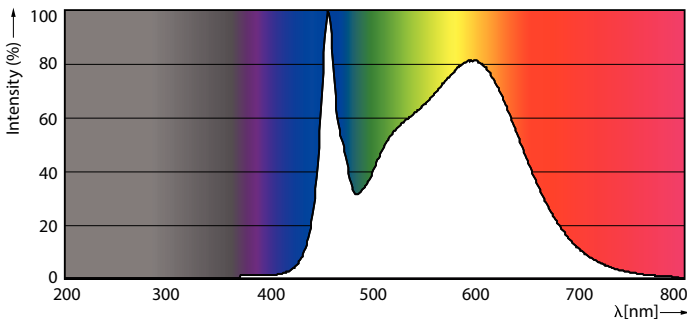

T8

Approval and Application

Energy Saving Product	Yes
Approval Marks	UL certificate RoHS compliance DLC compliance
Energy Certifications	DLC Standard

Product Data

Order product name	12T8/PRO/48-840/IF18/G 10/1 FB

EAN/UPC - Product	046677530488
Order code	929001866204
Numerator - Quantity Per Pack	1
Numerator - Packs per outer box	10
Material Nr. (12NC)	929001866204
Net Weight (Piece)	0.215 kg

Dimensional drawing

A3

Product	D1	D2	A1	A2	A3
12T8/PRO/48-840/IF18/G 10/1 FB	25.7 mm	26.3 mm	1198.1 mm	1205.2 mm	1212.3 mm

TLED 1200mm T8 120-277V 1700lm 4000K G13

Photometric data