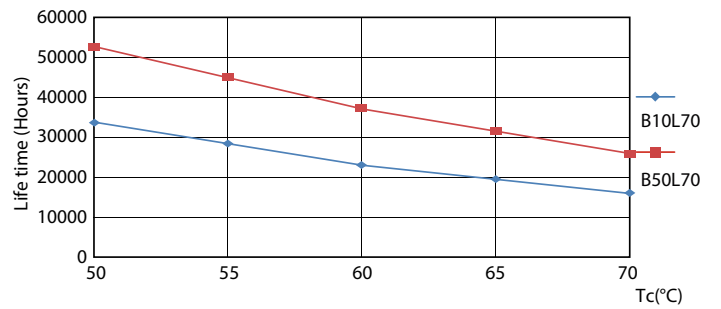

12W G13

12W G13