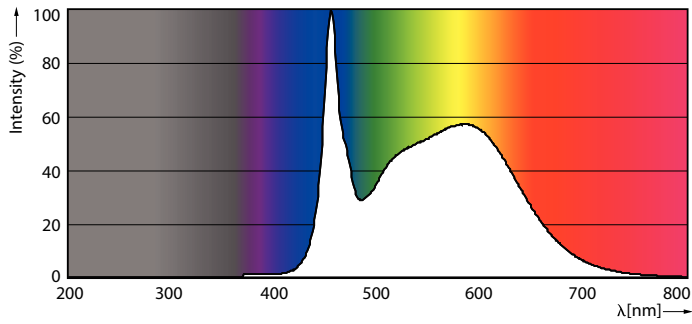

Photometric data

12W G13