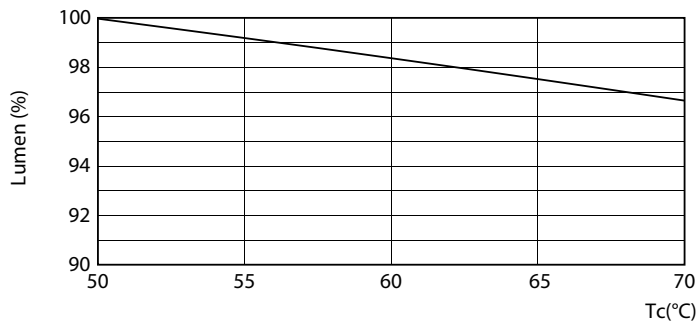

## Photometric data

12W G13

General Uniform Lighting  
CelaLux Photometrics 45 Philips Lighting B.V. Page 11

12W G13 850 5000K

Photometric data

12W G13 830 3000K

Lifetime

12W G13