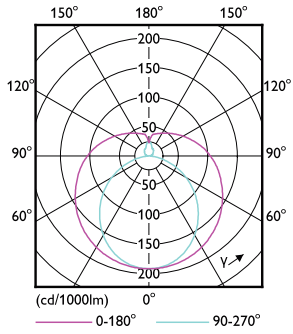

## Photometric data

12W G13

General Uniform Lighting  
CelaLux Photometrics 45 Philips Lighting B.V. Page 11

12W G13 850 5000K

Photometric data

12W G13 830 3000K

Lifetime

12W G13