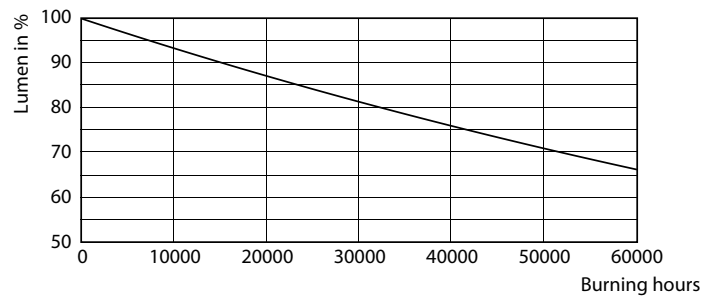

## Photometric data

12W G13

General Uniform Lighting  
CelaLux Photometrics 45 Philips Lighting B.V. Page 11

12W G13 850 5000K

Photometric data

12W G13 830 3000K

Lifetime

12W G13