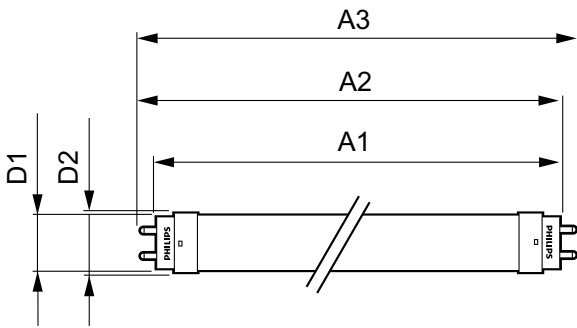

T8

Approval and Application

Energy Saving Product	Yes
Approval Marks	UL certificate RoHS compliance DLC compliance
Energy Certifications	DLC Standard
DesignLights Consortium Qualified Product List	-

Product Data

Order product name	12T8/PRO/48-850/IF18/G 10/1 FB

EAN/UPC - Product	046677530495
Order code	929001866304
Numerator - Quantity Per Pack	1
Numerator - Packs per outer box	10
Material Nr. (12NC)	929001866304
Net Weight (Piece)	0.215 kg

Dimensional drawing

TLED 1200mm T8 120-277V 1700lm 5000K G13