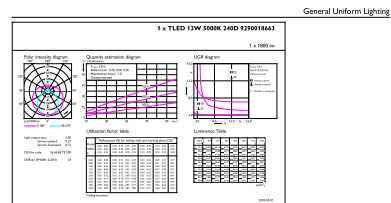

12W G13 850 5000K