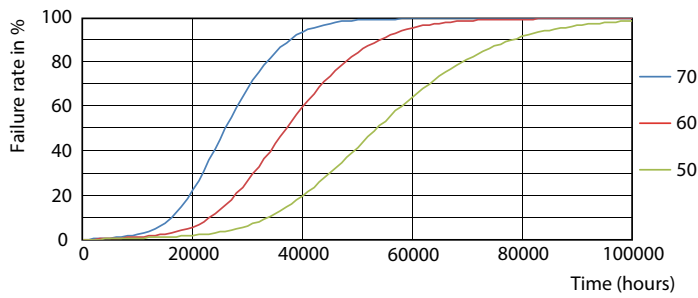

Photometric data

Lifetime

12W G13