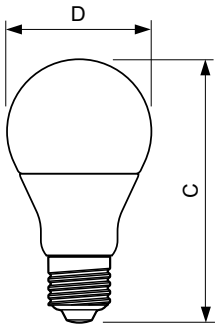

MASTER LEDbulb

Energy Consumption kWh/1000 h	12 kWh
Product Data	
Full product code	871869682618800
Order product name	MASTER LED bulb DT 12-75WE27 927-922 A67 FR
EAN/UPC – product	8718696826188

Order code	929001868602
Numerator – quantity per pack	1
Numerator – packs per outer box	10
Material no. (12NC)	929001868602
Net weight (piece)	0.104 kg

Warnings and Safety

Dimensional drawing

A67 snow core 12-75W 2200-2700K E27 D

Product	D	C
MASTER LED bulb DT 12-75WE27 927-922 A67 FR	77 mm	142 mm