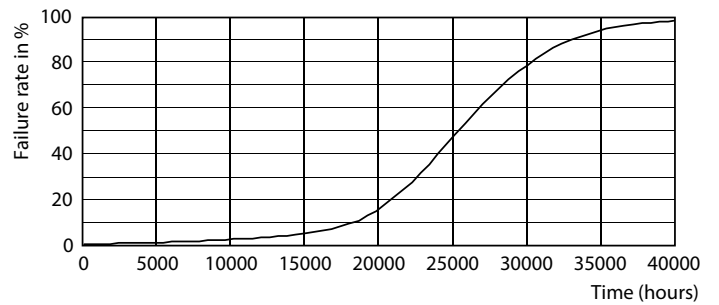

LEDbulb MAS 12-75W E27 A67 Frosted 927-922 20D DIM