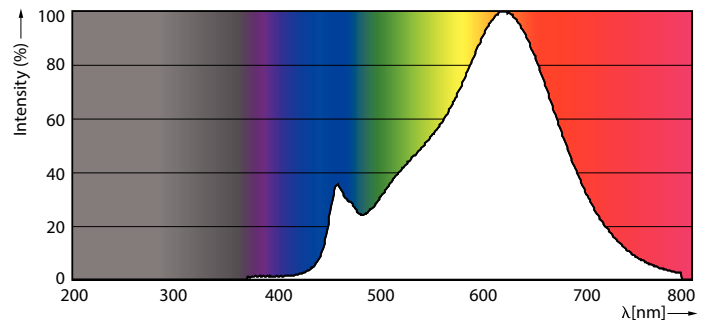

LEDbulb MAS 12-75W E27 A67 Frosted 927-922 20D DIM