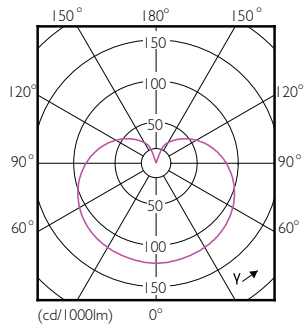

MASTER LEDbulb

Photometric data

LEDbulb MAS 12-75W E27 A67 Frosted 927-922 20D DIM