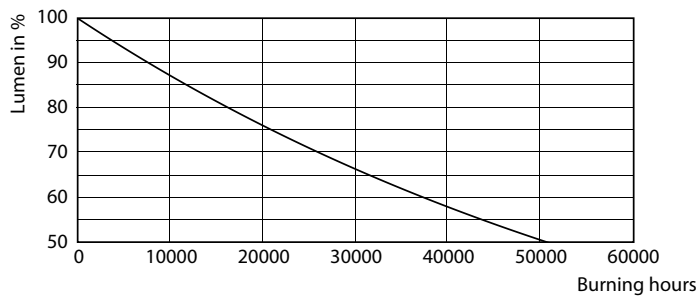

Lifetime

LEDbulb MAS 12-75W E27 A67 Frosted 927-922 20D DIM