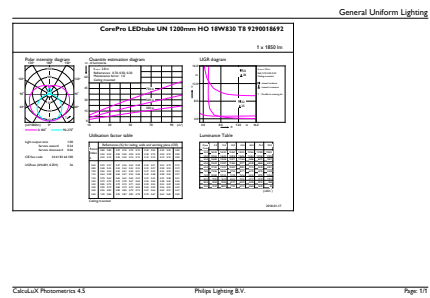

# CorePro LED tube Universal T8

Product length	1200 mm
<b>Approval and Application</b>	
Energy efficiency label (EEL)	A+
Energy-saving product	Yes
Approval marks	CE marking RoHS compliance KEMA Keur certificate
Energy Consumption kWh/1000 h	18 kWh
<b>Product Data</b>	
Full product code	871869680166600

## Dimensional drawing

TLED 1200mm UNV16W-36W 2100lm 3000K

Product	D1	D2	A1	A2	A3
CorePro LEDtube UN 1200mm HO 18W830 T8	27.9 mm	28 mm	1199.4 mm	1205.3 mm	1213.6 mm

## Photometric data

18W G13

18W G13 830 3000K