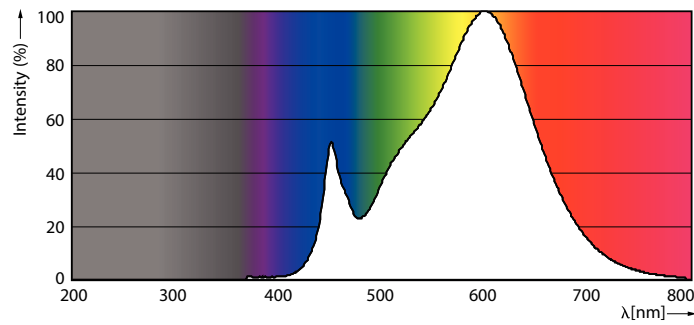

Photometric data

18W G13