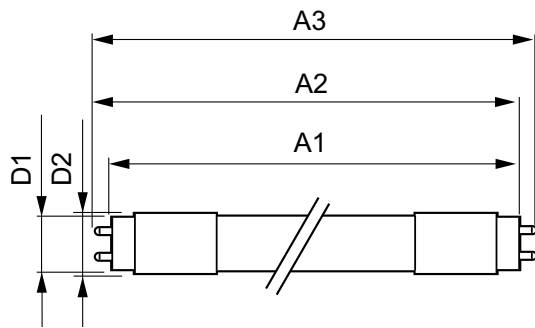

CorePro LED tube Universal T8

Product length	1200 mm
Approval and Application	
Energy efficiency label (EEL)	A+
Energy-saving product	Yes
Approval marks	CE marking RoHS compliance KEMA Keur certificate
Energy Consumption kWh/1000 h	18 kWh
Product Data	
Full product code	871869680166600

Order product name	CorePro LEDtube UN 1200mm HO 18W830 T8
EAN/UPC – product	8718696801666
Order code	80166600
Numerator – quantity per pack	1
Numerator – packs per outer box	10
Material no. (12NC)	929001869202
Net weight (piece)	0.270 kg

Dimensional drawing

TLED 1200mm UNV16W-36W 2100lm 3000K