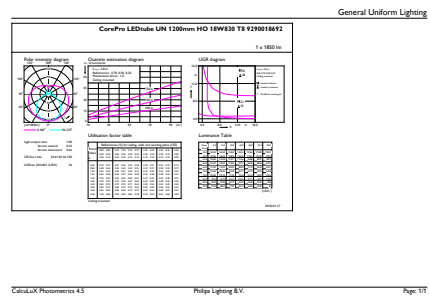

CorePro LED tube Universal T8

Mechanical and Housing

Bulb Material	Glass
Product Length	1200 mm

Approval and Application

Energy Efficiency Label (EEL)	A+
Energy Saving Product	Yes
Approval Marks	TUV CE marking RoHS compliance KEMA Keur certificate
Energy Consumption kWh/1000 h	18 kWh

Product Data

Full product code	871869680166600
Order product name	CorePro LEDtube UN 1200mm HO 18W830 T8
EAN/UPC - Product	8718696801666
Order code	929001869202
Numerator - Quantity Per Pack	1
Numerator - Packs per outer box	10
Material Nr. (12NC)	929001869202
Net Weight (Piece)	0.270 kg

Dimensional drawing

TLED 1200mm UNV16W-36W 2100lm 3000K

Product	D1	D2	A1	A2	A3
CorePro LEDtube UN 1200mm HO 18W830 T8	27.9 mm	28 mm	1199.4 mm	1205.3 mm	1213.6 mm

Photometric data

18W G13

18W G13 830 3000K

CorePro LED tube Universal T8