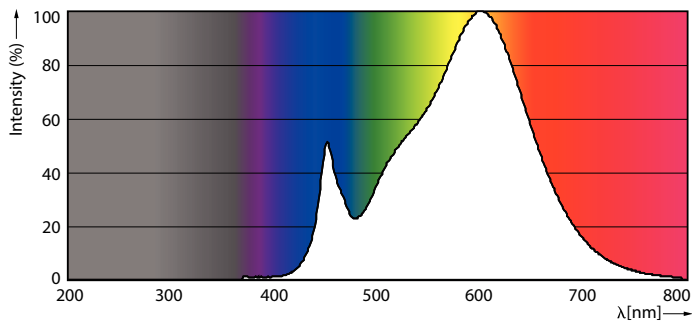

Photometric data

18W G13