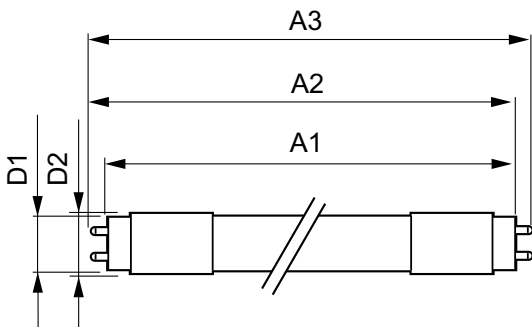

Product data

General Information		Power (Nom)	
Cap-Base	G13 [Medium Bi-Pin Fluorescent]		18 W
EU RoHS compliant	Yes	Starting Time (Nom)	0.5 s
Nominal Lifetime (Nom)	30000 h	Warm Up Time to 60% Light (Nom)	0.5 s
Switching Cycle	50000X	Power Factor (Nom)	0.97
		Voltage (Nom)	220-240 V
Light Technical		Temperature	
Color Code	830 [CCT of 3000K]	T-Ambient (Max)	45 °C
Beam Angle (Nom)	240 °	T-Ambient (Min)	-20 °C
Luminous Flux (Nom)	1850 lm	T-Storage (Max)	65 °C
Correlated Color Temperature (Nom)	3000 K	T-Storage (Min)	-40 °C
Color Consistency	<6	T-Case Maximum (Nom)	65 °C
Color Rendering Index (Nom)	80		
LLMF At End Of Nominal Lifetime (Nom)	70 %	Controls and Dimming	
		Dimmable	No
Operating and Electrical			
Input Frequency	50 to 60 Hz		

CorePro LED tube Universal T8

Mechanical and Housing

Bulb Material	Glass
Product Length	1200 mm

Approval and Application

Energy Efficiency Label (EEL)	A+
Energy Saving Product	Yes
Approval Marks	TUV CE marking RoHS compliance KEMA Keur certificate
Energy Consumption kWh/1000 h	18 kWh

Product Data

Full product code	871869680166600
Order product name	CorePro LEDtube UN 1200mm HO 18W830 T8
EAN/UPC - Product	8718696801666
Order code	929001869202
Numerator - Quantity Per Pack	1
Numerator - Packs per outer box	10
Material Nr. (12NC)	929001869202
Net Weight (Piece)	0.270 kg

Dimensional drawing

TLED 1200mm UNV16W-36W 2100lm 3000K

Product	D1	D2	A1	A2	A3
CorePro LEDtube UN 1200mm HO 18W830 T8	27.9 mm	28 mm	1199.4 mm	1205.3 mm	1213.6 mm

Photometric data

18W G13

18W G13 830 3000K

CorePro LED tube Universal T8