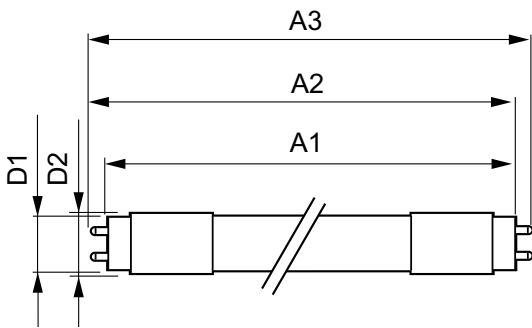

CorePro LED tube Universal T8

Mechanical and Housing

Bulb material	Glass
Product length	1200 mm

Approval and Application

Energy efficiency label (EEL)	A+
Energy-saving product	Yes
Approval marks	CE marking RoHS compliance KEMA Keur certificate
Energy Consumption kWh/1000 h	18 kWh

Product Data

Full product code	871869680168000
Order product name	CorePro LEDtube UN 1200mm HO 18W840 T8
EAN/UPC – product	8718696801680
Order code	80168000
Numerator – quantity per pack	1
Numerator – packs per outer box	10
Material no. (12NC)	929001869302
Net weight (piece)	0.270 kg

Dimensional drawing

TLED 1200mm UNV16W-36W 2100lm 4000K