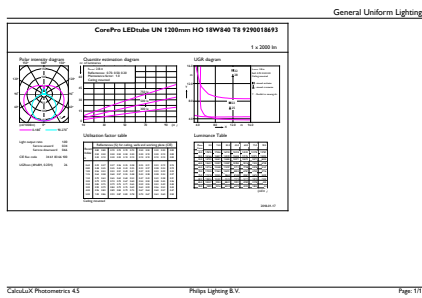

Photometric data

18W G13 840 4000K