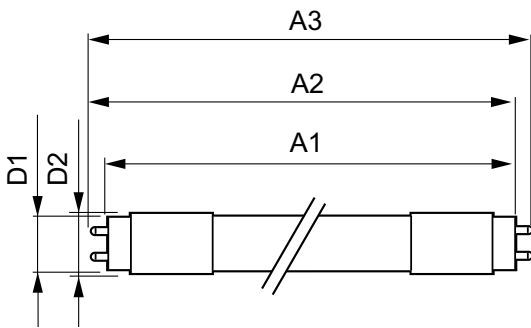

Product data

General Information		Power (Nom)	
Cap-Base	G13 [Medium Bi-Pin Fluorescent]		18 W
EU RoHS compliant	Yes	Starting Time (Nom)	0.5 s
Nominal Lifetime (Nom)	30000 h	Warm Up Time to 60% Light (Nom)	0.5 s
Switching Cycle	50000X	Power Factor (Nom)	0.97
		Voltage (Nom)	220-240 V
Light Technical		Temperature	
Color Code	840 [CCT of 4000K]	T-Ambient (Max)	45 °C
Beam Angle (Nom)	240 °	T-Ambient (Min)	-20 °C
Luminous Flux (Nom)	2000 lm	T-Storage (Max)	65 °C
Correlated Color Temperature (Nom)	4000 K	T-Storage (Min)	-40 °C
Color Consistency	<6	T-Case Maximum (Nom)	65 °C
Color Rendering Index (Nom)	80		
LLMF At End Of Nominal Lifetime (Nom)	70 %	Controls and Dimming	
		Dimmable	No
Operating and Electrical			
Input Frequency	50 to 60 Hz		

CorePro LED tube Universal T8

Mechanical and Housing

Bulb Material	Glass
Product Length	1200 mm

Approval and Application

Energy Efficiency Label (EEL)	A+
Energy Saving Product	Yes
Approval Marks	TUV CE marking RoHS compliance KEMA Keur certificate
Energy Consumption kWh/1000 h	18 kWh

Product Data

Full product code	871869680168000
Order product name	CorePro LEDtube UN 1200mm HO 18W840 T8
EAN/UPC - Product	8718696801680
Order code	929001869302
Numerator - Quantity Per Pack	1
Numerator - Packs per outer box	10
Material Nr. (12NC)	929001869302
Net Weight (Piece)	0.270 kg

Dimensional drawing

TLED 1200mm UNV16W-36W 2100lm 4000K

Product	D1	D2	A1	A2	A3
CorePro LEDtube UN 1200mm HO 18W840 T8	27.9 mm	28 mm	1199.4 mm	1205.3 mm	1213.6 mm

Photometric data

18W G13 840 4000K

18W G13

CorePro LED tube Universal T8