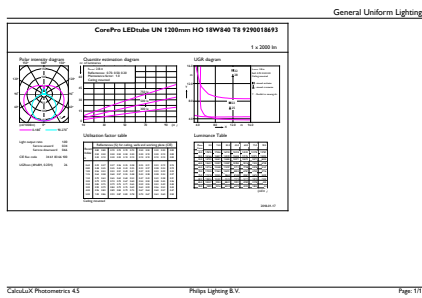

CorePro LED tube Universal T8

Mechanical and Housing

Bulb Material	Glass
Product Length	1200 mm

Approval and Application

Energy Efficiency Label (EEL)	A+
Energy Saving Product	Yes
Approval Marks	TUV CE marking RoHS compliance KEMA Keur certificate
Energy Consumption kWh/1000 h	18 kWh

Product Data

Full product code	871869680168000
Order product name	CorePro LEDtube UN 1200mm HO 18W840 T8
EAN/UPC - Product	8718696801680
Order code	929001869302
Numerator - Quantity Per Pack	1
Numerator - Packs per outer box	10
Material Nr. (12NC)	929001869302
Net Weight (Piece)	0.270 kg

Dimensional drawing

TLED 1200mm UNV16W-36W 2100lm 4000K

Product	D1	D2	A1	A2	A3
CorePro LEDtube UN 1200mm HO 18W840 T8	27.9 mm	28 mm	1199.4 mm	1205.3 mm	1213.6 mm

Photometric data

18W G13 840 4000K

18W G13

CorePro LED tube Universal T8