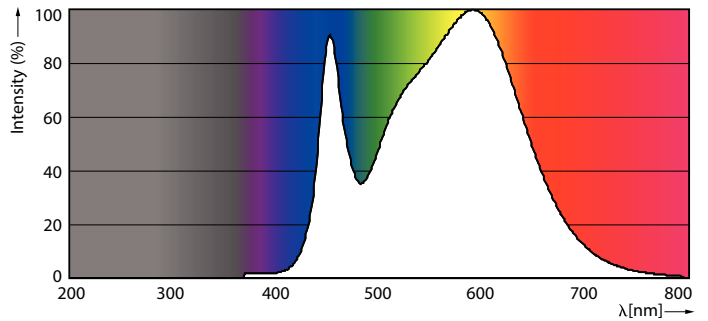

CorePro LED tube Universal T8

Mechanical and Housing

Bulb Material	Glass
Product Length	1200 mm

Approval and Application

Energy Efficiency Label (EEL)	A+
Energy Saving Product	Yes
Approval Marks	TUV CE marking RoHS compliance KEMA Keur certificate
Energy Consumption kWh/1000 h	18 kWh

Product Data

Full product code	871869680168000
Order product name	CorePro LEDtube UN 1200mm HO 18W840 T8
EAN/UPC - Product	8718696801680
Order code	929001869302
Numerator - Quantity Per Pack	1
Numerator - Packs per outer box	10
Material Nr. (12NC)	929001869302
Net Weight (Piece)	0.270 kg

Dimensional drawing

Product	D1	D2	A1	A2	A3
CorePro LEDtube UN 1200mm HO 18W840 T8	27.9 mm	28 mm	1199.4 mm	1205.3 mm	1213.6 mm

Photometric data

18W G13