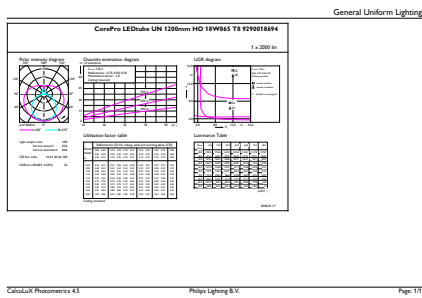

CorePro LED tube Universal T8

Mechanical and Housing

Bulb material	Glass
Product length	1200 mm

Approval and Application

Energy efficiency label (EEL)	A+
Energy-saving product	Yes
Approval marks	CE marking RoHS compliance KEMA Keur certificate
Energy Consumption kWh/1000 h	18 kWh

Product Data

Full product code	871869680170300
Order product name	CorePro LEDtube UN 1200mm HO 18W865 T8
EAN/UPC – product	8718696801703
Order code	80170300
Numerator – quantity per pack	1
Numerator – packs per outer box	10
Material no. (12NC)	929001869402
Net weight (piece)	0.215 kg

Dimensional drawing

TLED 1200mm UNV16W-36W 2100lm 6500K

Product	D1	D2	A1	A2	A3
CorePro LEDtube UN 1200mm HO 18W865 T8	27.9 mm	28 mm	1199.4 mm	1205.3 mm	1213.6 mm

Photometric data

18W G13 865 6500K

18W G13 830 3000K