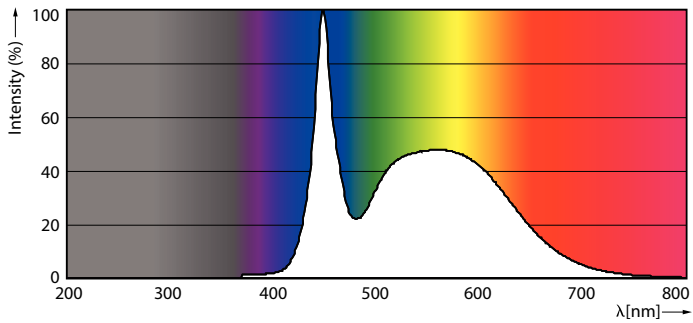

CorePro LED tube Universal T8

Photometric data