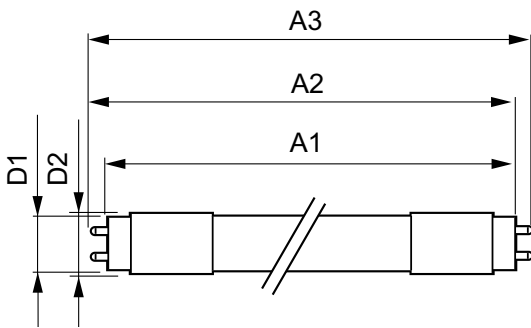

Product data

General Information		Power (Rated) (Nom)	
Cap base	G13 [Medium Bi-Pin Fluorescent]		18 W
Main application	Industrial	Lamp current (nom.)	100 mA
Nominal lifetime (nom.)	30000 h	Starting time (nom.)	0.5 s
Switching cycle	50000X	Warm-up time to 60% light (nom.)	0.5 s
		Power factor (nom.)	0.97
		Voltage (Nom)	220-240 V
Light Technical		Temperature	
Colour Code	865 [CCT of 6,500 K]	T ambient (max.)	45 °C
Technical Beam Angle (Nom)	240 °	T ambient (min.)	-20 °C
Lamp Luminous Flux 25°C EL (Nom)	2000 lm	T storage (max.)	65 °C
Lamp Luminous Flux (Nom)	2000 lm	T storage (min.)	-40 °C
Colour Temperature, horizontal (Nom)	6500 K	T-Case maximum (nom.)	65 °C
Colour consistency	<6		
Colour Rendering Index,horiz (Nom)	80	Controls and Dimming	
LLMF at end of nominal lifetime (nom.)	70 %	Dimmable	No
Operating and Electrical			
Input frequency	50 to 60 Hz		

CorePro LED tube Universal T8

Mechanical and Housing

Bulb material	Glass
Product length	1200 mm

Approval and Application

Energy efficiency label (EEL)	A+
Energy-saving product	Yes
Approval marks	CE marking RoHS compliance KEMA Keur certificate
Energy Consumption kWh/1000 h	18 kWh

Product Data

Full product code	871869680170300
Order product name	CorePro LEDtube UN 1200mm HO 18W865 T8
EAN/UPC – product	8718696801703
Order code	80170300
Numerator – quantity per pack	1
Numerator – packs per outer box	10
Material no. (12NC)	929001869402
Net weight (piece)	0.215 kg

Dimensional drawing

TLED 1200mm UNV16W-36W 2100lm 6500K

Product	D1	D2	A1	A2	A3
CorePro LEDtube UN 1200mm HO 18W865 T8	27.9 mm	28 mm	1199.4 mm	1205.3 mm	1213.6 mm

Photometric data

18W G13 865 6500K

18W G13 830 3000K