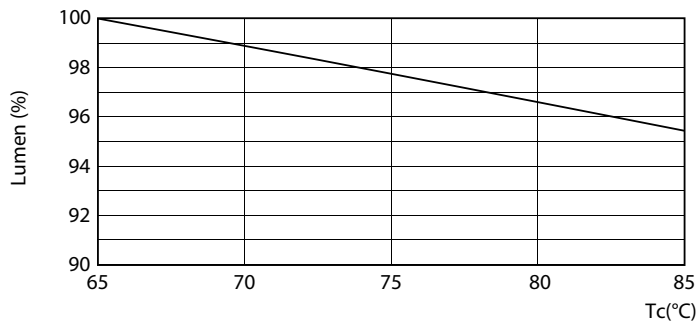

CorePro LED tube Universal T8

Photometric data

18W G13

Lifetime

18W G13

18W G13

18W G13

18W G13