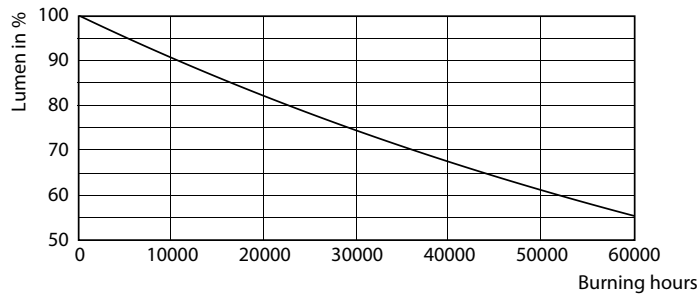

CorePro LED tube Universal T8

Lifetime

18W G13