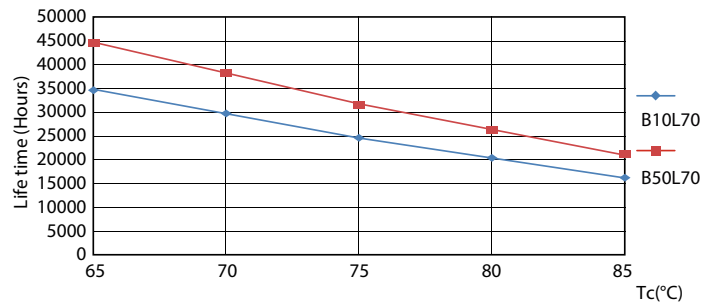

Product data

General Information		Power (Rated) (Nom)	
Cap base	G13 [Medium Bi-Pin Fluorescent]		18 W
Main application	Industrial	Lamp current (nom.)	100 mA
Nominal lifetime (nom.)	30000 h	Starting time (nom.)	0.5 s
Switching cycle	50000X	Warm-up time to 60% light (nom.)	0.5 s
		Power factor (nom.)	0.97
		Voltage (Nom)	220-240 V
Light Technical		Temperature	
Colour Code	865 [CCT of 6,500 K]	T ambient (max.)	45 °C
Technical Beam Angle (Nom)	240 °	T ambient (min.)	-20 °C
Lamp Luminous Flux 25°C EL (Nom)	2000 lm	T storage (max.)	65 °C
Lamp Luminous Flux (Nom)	2000 lm	T storage (min.)	-40 °C
Colour Temperature, horizontal (Nom)	6500 K	T-Case maximum (nom.)	65 °C
Colour consistency	<6		
Colour Rendering Index,horiz (Nom)	80	Controls and Dimming	
LLMF at end of nominal lifetime (nom.)	70 %	Dimmable	No
Operating and Electrical			
Input frequency	50 to 60 Hz		

CorePro LED tube Universal T8

Photometric data

18W G13

Lifetime

18W G13

18W G13

18W G13

18W G13