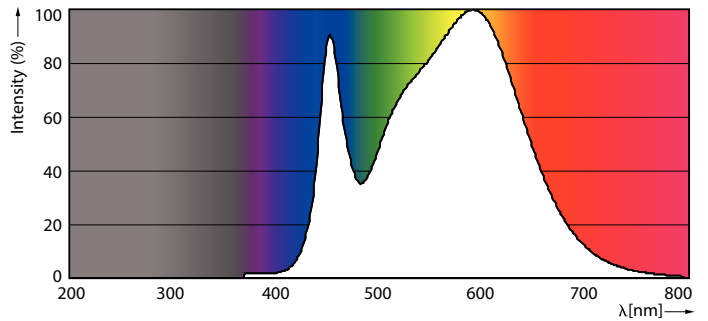

CorePro LED tube Universal T8

Mechanical and Housing

Bulb material	Glass
Product length	1500 mm

Approval and Application

Energy efficiency label (EEL)	A+
Energy-saving product	Yes
Approval marks	CE marking RoHS compliance KEMA Keur certificate
Energy Consumption kWh/1000 h	23 kWh

Product Data

Full product code	871869680174100
Order product name	CorePro LEDtube UN 1500mm HO 23W840 T8
EAN/UPC – product	8718696801741
Order code	80174100
Numerator – quantity per pack	1
Numerator – packs per outer box	10
Material no. (12NC)	929001869602
Net weight (piece)	0.450 kg

Dimensional drawing

Product	D1	D2	A1	A2	A3
CorePro LEDtube UN 1500mm HO 23W840 T8	27.9 mm	28 mm	1500 mm	1505.9 mm	1514.2 mm

Photometric data

18W G13