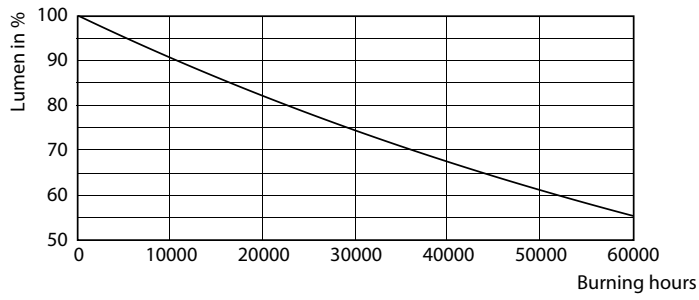

CorePro LED tube Universal T8

Lifetime

18W G13