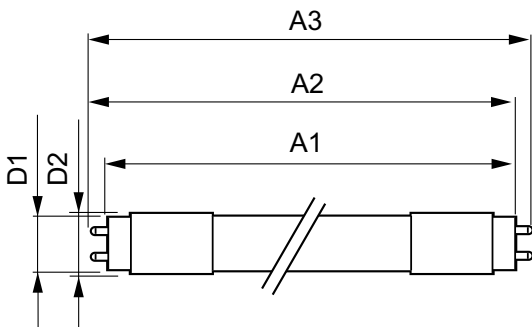

Product data

General Information		Power (Rated) (Nom)	
Cap base	G13 [Medium Bi-Pin Fluorescent]		23 W
Main application	Industrial	Lamp current (nom.)	130 mA
Nominal lifetime (nom.)	30000 h	Starting time (nom.)	0.5 s
Switching cycle	50000X	Warm-up time to 60% light (nom.)	0.5 s
		Power factor (nom.)	0.97
		Voltage (Nom)	220-240 V
Light Technical		Temperature	
Colour Code	840 [CCT of 4,000 K]	T ambient (max.)	45 °C
Technical Beam Angle (Nom)	240 °	T ambient (min.)	-20 °C
Lamp Luminous Flux 25°C EL (Nom)	2700 lm	T storage (max.)	65 °C
Lamp Luminous Flux (Nom)	2700 lm	T storage (min.)	-40 °C
Colour Temperature, horizontal (Nom)	4000 K	T-Case maximum (nom.)	65 °C
Colour consistency	<6		
Colour Rendering Index,horiz (Nom)	80	Controls and Dimming	
LLMF at end of nominal lifetime (nom.)	70 %	Dimmable	No
Operating and Electrical			
Input frequency	50 to 60 Hz		

CorePro LED tube Universal T8

Mechanical and Housing

Bulb material	Glass
Product length	1500 mm

Approval and Application

Energy efficiency label (EEL)	A+
Energy-saving product	Yes
Approval marks	CE marking RoHS compliance KEMA Keur certificate
Energy Consumption kWh/1000 h	23 kWh

Product Data

Full product code	871869680174100
Order product name	CorePro LEDtube UN 1500mm HO 23W840 T8
EAN/UPC – product	8718696801741
Order code	80174100
Numerator – quantity per pack	1
Numerator – packs per outer box	10
Material no. (12NC)	929001869602
Net weight (piece)	0.450 kg

Dimensional drawing

TLED 1500mm UNV24W-54W 3100lm 4000K

Product	D1	D2	A1	A2	A3
CorePro LEDtube UN 1500mm HO 23W840 T8	27.9 mm	28 mm	1500 mm	1505.9 mm	1514.2 mm

Photometric data

23W G13 840 4000K

18W G13

CorePro LED tube Universal T8