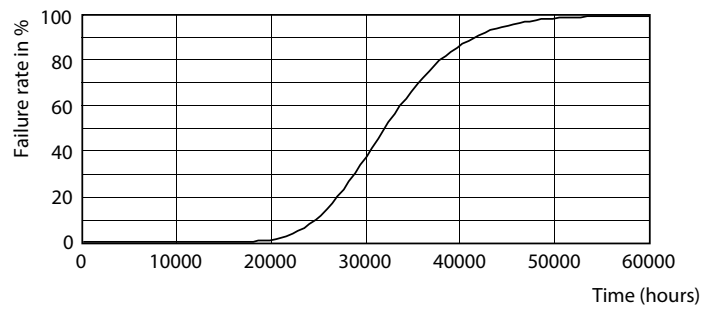

Photometric data

18W G13 830 3000K

Lifetime

18W G13

18W G13

18W G13

18W G13

CorePro LED tube Universal T8