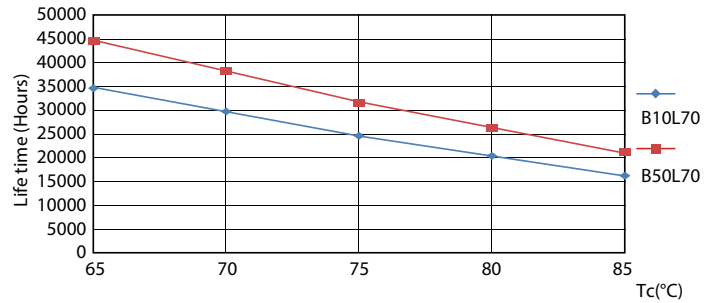

18W G13

Lifetime