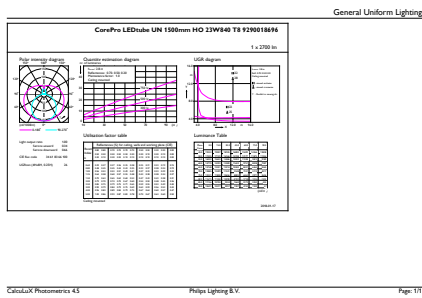

CorePro LED tube Universal T8

Mechanical and Housing

Bulb material	Glass
Product length	1500 mm

Approval and Application

Energy efficiency label (EEL)	A+
Energy-saving product	Yes
Approval marks	CE marking RoHS compliance KEMA Keur certificate
Energy Consumption kWh/1000 h	23 kWh

Product Data

Full product code	871869680174100
Order product name	CorePro LEDtube UN 1500mm HO 23W840 T8
EAN/UPC – product	8718696801741
Order code	80174100
Numerator – quantity per pack	1
Numerator – packs per outer box	10
Material no. (12NC)	929001869602
Net weight (piece)	0.450 kg

Dimensional drawing

TLED 1500mm UNV24W-54W 3100lm 4000K

Product	D1	D2	A1	A2	A3
CorePro LEDtube UN 1500mm HO 23W840 T8	27.9 mm	28 mm	1500 mm	1505.9 mm	1514.2 mm

Photometric data

23W G13 840 4000K

18W G13

CorePro LED tube Universal T8