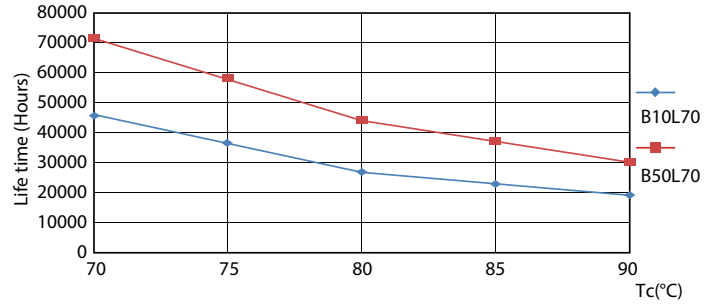

14W G13

Other LEDtube

Lifetime