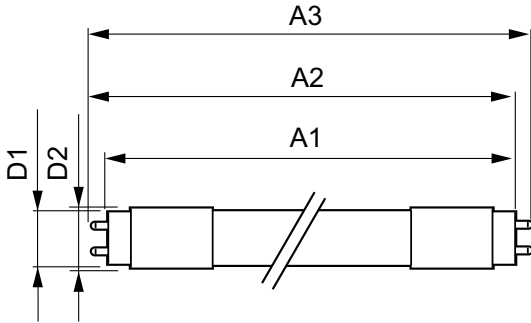

Other LEDtube

Order code	529981
Numerator - Quantity Per Pack	1
Numerator - Packs per outer box	10
Material Nr. (12NC)	929001870104

Net Weight (Piece)	0.220 kg
Model Number	9290018701

Dimensional drawing

TLED 4ft 120V 14-32W 2100lm 3500K G13