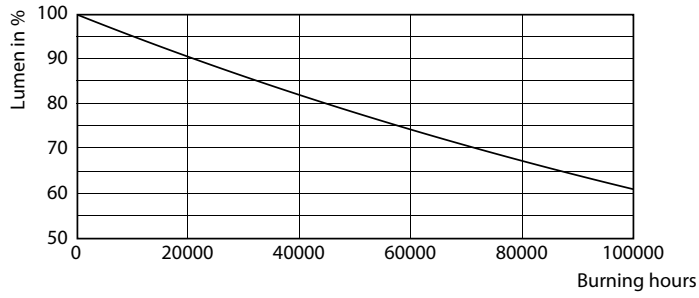

Other LEDtube

Lifetime