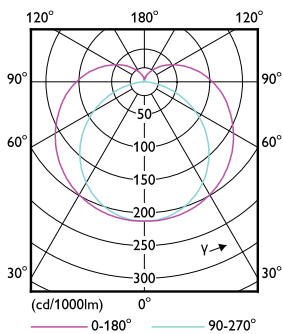

14W G13 835 3500K