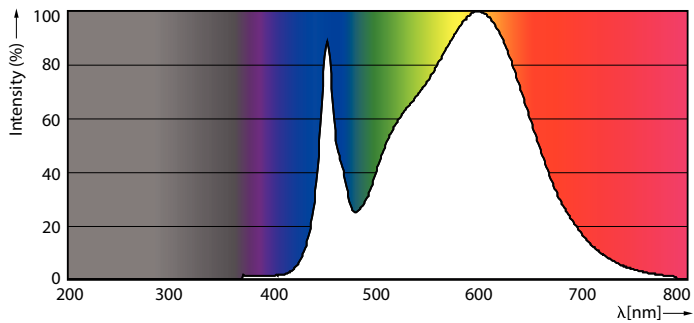

Photometric data

14W G13

14W G13 835 3500K