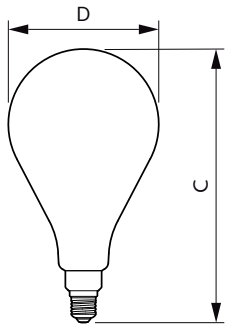

Product data

General Information	
Cap base	E27 [E27]
Nominal lifetime (nom.)	15000 h
Switching cycle	20000X
Technical type	6.5-40W
Light Technical	
Colour Code	820 [CCT of 2,000 K]
Lamp Luminous Flux 25°C EL (Nom)	470 lm
Colour Designation	Flame
Colour Temperature, horizontal (Nom)	2000 K
Lamp Luminous Efficacy EM (Nom)	72.00 lm/W
Colour consistency	<6
Colour Rendering Index, horiz (Nom)	80
LLMF at end of nominal lifetime (nom.)	70 %
Operating and Electrical	
Input frequency	50 Hz
Power (Rated) (Nom)	6.5 W
Lamp current (nom.)	40 mA
Wattage equivalent	40 W
Starting time (nom.)	0.5 s

Warm-up time to 60% light (nom.)	0.5 s
Power factor (nom.)	0.7
Voltage (Nom)	230 V
Temperature	
T-Case maximum (nom.)	45 °C
Controls and Dimming	
Dimmable	Yes
Mechanical and Housing	
Bulb finish	Transparent Amber
Approval and Application	
Energy efficiency label (EEL)	A+
Energy Consumption kWh/1000 h	7 kWh
Product Data	
Full product code	871869680349300
Order product name	LED classic-giant 40W E27 A160 GOLD DIM
EAN/UPC – product	8718696803493
Order code	929001873501

Decorative LED bulbs

Numerator – quantity per pack	1
Numerator – packs per outer box	2
Material no. (12NC)	929001873501

Net weight (piece)	0.230 kg
--------------------	----------

Dimensional drawing

Bulb A160 230V 7.5-40W 470lm 2000K E27 D

Product	D	C
LED classic-giant 40W E27 A160 GOLD DIM	160 mm	293 mm

Photometric data

LEDbulb Class-giant 40W E27 A160 Gold DIM

LEDbulb Class-giant 40W E27 A160 Gold DIM

LEDbulb Class-giant 40W E27 G200 Gold DIM