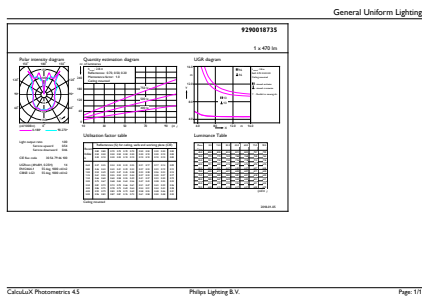

Product data

General Information	
Cap base	E27 [E27]
Nominal lifetime (nom.)	15000 h
Switching cycle	20000X
Technical type	6.5-40W
Light Technical	
Colour Code	820 [CCT of 2,000 K]
Lamp Luminous Flux 25°C EL (Nom)	470 lm
Colour Designation	Flame
Colour Temperature, horizontal (Nom)	2000 K
Lamp Luminous Efficacy EM (Nom)	72.00 lm/W
Colour consistency	<6
Colour Rendering Index, horiz (Nom)	80
LLMF at end of nominal lifetime (nom.)	70 %
Operating and Electrical	
Input frequency	50 Hz
Power (Rated) (Nom)	6.5 W
Lamp current (nom.)	40 mA
Wattage equivalent	40 W
Starting time (nom.)	0.5 s

Warm-up time to 60% light (nom.)	0.5 s
Power factor (nom.)	0.7
Voltage (Nom)	230 V
Temperature	
T-Case maximum (nom.)	45 °C
Controls and Dimming	
Dimmable	Yes
Mechanical and Housing	
Bulb finish	Transparent Amber
Approval and Application	
Energy efficiency label (EEL)	A+
Energy Consumption kWh/1000 h	7 kWh
Product Data	
Full product code	871869680349300
Order product name	LED classic-giant 40W E27 A160 GOLD DIM
EAN/UPC – product	8718696803493
Order code	929001873501

Decorative LED bulbs

Numerator – quantity per pack	1
Numerator – packs per outer box	2
Material no. (12NC)	929001873501

Net weight (piece)	0.230 kg
--------------------	----------

Dimensional drawing

Bulb A160 230V 7.5-40W 470lm 2000K E27 D

Product	D	C
LED classic-giant 40W E27 A160 GOLD DIM	160 mm	293 mm

Photometric data

LEDbulb Class-giant 40W E27 A160 Gold DIM

LEDbulb Class-giant 40W E27 A160 Gold DIM

LEDbulb Class-giant 40W E27 G200 Gold DIM