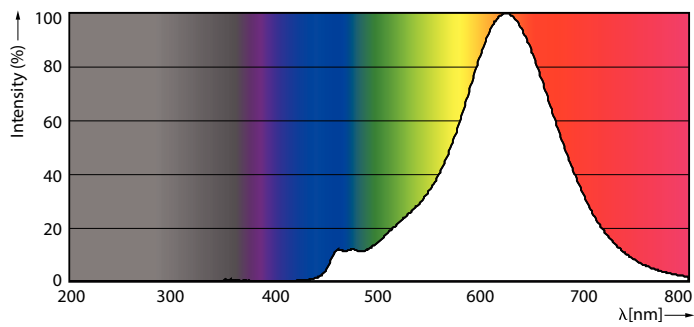

Product data

General Information	
Cap base	E27 [E27]
Nominal lifetime (nom.)	15000 h
Switching cycle	20000X
Technical type	6.5-40W
Light Technical	
Colour Code	820 [CCT of 2,000 K]
Lamp Luminous Flux 25°C EL (Nom)	470 lm
Colour Designation	Flame
Colour Temperature, horizontal (Nom)	2000 K
Lamp Luminous Efficacy EM (Nom)	72.00 lm/W
Colour consistency	<6
Colour Rendering Index, horiz (Nom)	80
LLMF at end of nominal lifetime (nom.)	70 %
Operating and Electrical	
Input frequency	50 Hz
Power (Rated) (Nom)	6.5 W
Lamp current (nom.)	40 mA
Wattage equivalent	40 W
Starting time (nom.)	0.5 s

Warm-up time to 60% light (nom.)	0.5 s
Power factor (nom.)	0.7
Voltage (Nom)	230 V
Temperature	
T-Case maximum (nom.)	45 °C
Controls and Dimming	
Dimmable	Yes
Mechanical and Housing	
Bulb finish	Transparent Amber
Approval and Application	
Energy efficiency label (EEL)	A+
Energy Consumption kWh/1000 h	7 kWh
Product Data	
Full product code	871869680349300
Order product name	LED classic-giant 40W E27 A160 GOLD DIM
EAN/UPC – product	8718696803493
Order code	929001873501

Decorative LED bulbs

Numerator – quantity per pack	1
Numerator – packs per outer box	2
Material no. (12NC)	929001873501

Net weight (piece)	0.230 kg
--------------------	----------

Dimensional drawing

Bulb A160 230V 7.5-40W 470lm 2000K E27 D

Product	D	C
LED classic-giant 40W E27 A160 GOLD DIM	160 mm	293 mm

Photometric data

LEDbulb Class-giant 40W E27 A160 Gold DIM

LEDbulb Class-giant 40W E27 A160 Gold DIM

LEDbulb Class-giant 40W E27 G200 Gold DIM