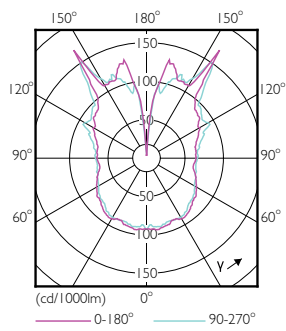

Product data

General Information	
Cap base	E27 [E27]
Nominal lifetime (nom.)	15000 h
Switching cycle	20000X
Technical type	6.5-40W
Light Technical	
Colour Code	820 [CCT of 2,000 K]
Lamp Luminous Flux 25°C EL (Nom)	470 lm
Colour Designation	Flame
Colour Temperature, horizontal (Nom)	2000 K
Lamp Luminous Efficacy EM (Nom)	72.00 lm/W
Colour consistency	<6
Colour Rendering Index, horiz (Nom)	80
LLMF at end of nominal lifetime (nom.)	70 %
Operating and Electrical	
Input frequency	50 Hz
Power (Rated) (Nom)	6.5 W
Lamp current (nom.)	40 mA
Wattage equivalent	40 W
Starting time (nom.)	0.5 s

Product	D	C
LED classic-giant 40W E27 A160 GOLD DIM	160 mm	293 mm

Photometric data

LEDbulb Class-giant 40W E27 A160 Gold DIM

LEDbulb Class-giant 40W E27 A160 Gold DIM

LEDbulb Class-giant 40W E27 G200 Gold DIM