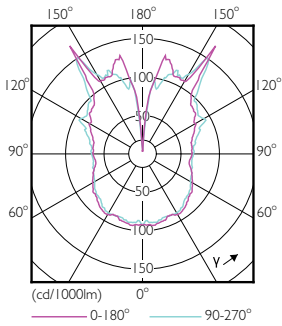

Product data

General Information		Starting time (nom.)	
Cap base	E27 [E27]		0.5 s
EU RoHS compliant	Yes	Warm-up time to 60% light (nom.)	0.5 s
Nominal lifetime (nom.)	15000 h	Power factor (nom.)	0.7
Switching cycle	20000X	Voltage (Nom)	230 V
Technical type	6.5-40W	Temperature	
		T-Case maximum (nom.)	45 °C
Light Technical		Controls and Dimming	
Colour Code	820 [CCT of 2,000 K]	Dimmable	Yes
Lamp Luminous Flux 25°C EL (Nom)	470 lm	Mechanical and Housing	
Colour Designation	Flame	Bulb finish	Transparent Amber
Colour Temperature, horizontal (Nom)	2000 K	Approval and Application	
Lamp Luminous Efficacy EM (Nom)	72.00 lm/W	Energy efficiency label (EEL)	A+
Colour consistency	<6	Energy Consumption kWh/1000 h	7 kWh
Colour Rendering Index,horiz (Nom)	80	Product Data	
LLMF at end of nominal lifetime (nom.)	70 %	Full product code	871869680351600
Operating and Electrical		Order product name	LED classic-giant 40W E27 T65 GOLD DIM
Input frequency	50 Hz	EAN/UPC – product	8718696803516
Power (Rated) (Nom)	6.5 W		
Lamp current (nom.)	40 mA		
Wattage equivalent	40 W		

Decorative LED bulbs

Order code	929001873601
Numerator – quantity per pack	1
Numerator – packs per outer box	2
Material no. (12NC)	929001873601

Net weight (piece)	0.196 kg
--------------------	----------

Dimensional drawing

Bulb T65 230V 7.5-40W 470lm 2000K E27 D

Product	D	C
LED classic-giant 40W E27 T65 GOLD DIM	65 mm	273 mm

Photometric data

LEDbulb Class-giant 40W E27 G200 Gold DIM

LEDbulb Class-giant 40W E27 T65 Gold DIM