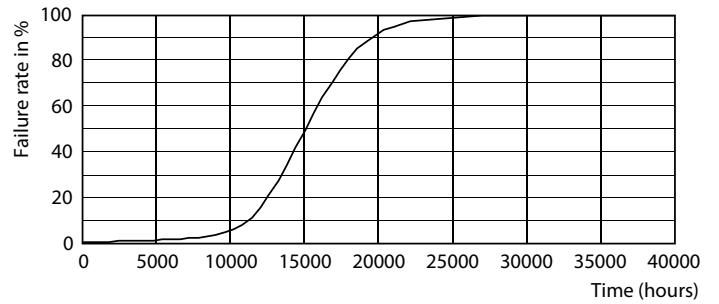

Decorative LED bulbs

Lifetime

LEDbulb Class-giant 40W E27 G200 Gold DIM