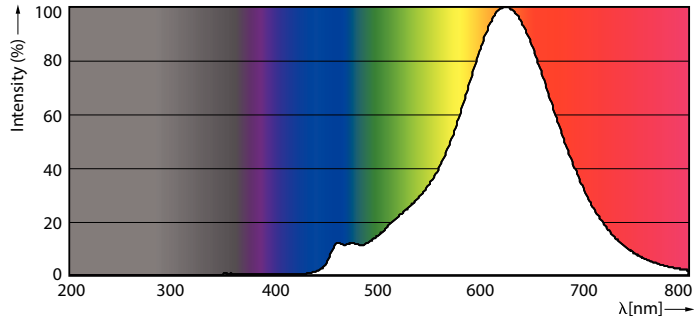

Decorative LED bulbs

LED classic-giant 40W E27 T65 GOLD DIM

The new Deco collection (bulb) transforms your home with a perfect blend of (warm) white light and a lean, minimalistic lighting experience. With very long lifetime, up to 90% energy savings, no flickering and an instant full-level brightness, you will also enjoy soft and evenly distributed light with that trendy and stylish charm for a welcoming harmony in your space.

Product data

General Information		Starting time (nom.)	
Cap base	E27 [E27]		0.5 s
EU RoHS compliant	Yes	Warm-up time to 60% light (nom.)	0.5 s
Nominal lifetime (nom.)	15000 h	Power factor (nom.)	0.7
Switching cycle	20000X	Voltage (Nom)	230 V
Technical type	6.5-40W	Temperature	
		T-Case maximum (nom.)	45 °C
Light Technical		Controls and Dimming	
Colour Code	820 [CCT of 2,000 K]	Dimmable	Yes
Lamp Luminous Flux 25°C EL (Nom)	470 lm	Mechanical and Housing	
Colour Designation	Flame	Bulb finish	Transparent Amber
Colour Temperature, horizontal (Nom)	2000 K	Approval and Application	
Lamp Luminous Efficacy EM (Nom)	72.00 lm/W	Energy efficiency label (EEL)	A+
Colour consistency	<6	Energy Consumption kWh/1000 h	7 kWh
Colour Rendering Index,horiz (Nom)	80	Product Data	
LLMF at end of nominal lifetime (nom.)	70 %	Full product code	871869680351600
Operating and Electrical		Order product name	LED classic-giant 40W E27 T65 GOLD DIM
Input frequency	50 Hz	EAN/UPC – product	8718696803516
Power (Rated) (Nom)	6.5 W		
Lamp current (nom.)	40 mA		
Wattage equivalent	40 W		

Decorative LED bulbs

Order code	929001873601
Numerator – quantity per pack	1
Numerator – packs per outer box	2
Material no. (12NC)	929001873601

Net weight (piece)	0.196 kg
--------------------	----------

Dimensional drawing

Bulb T65 230V 7.5-40W 470lm 2000K E27 D

Product	D	C
LED classic-giant 40W E27 T65 GOLD DIM	65 mm	273 mm

Photometric data

LEDbulb Class-giant 40W E27 G200 Gold DIM

LEDbulb Class-giant 40W E27 T65 Gold DIM