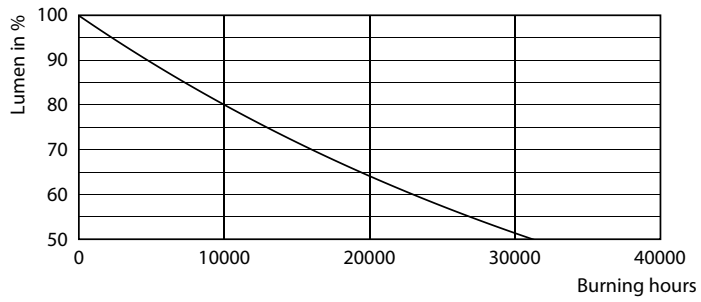

Decorative LED bulbs

Lifetime

LEDbulb Class-giant 40W E27 G200 Gold DIM