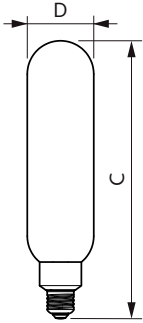

Product data

General Information		Starting time (nom.)	
Cap base	E27 [E27]		0.5 s
EU RoHS compliant	Yes	Warm-up time to 60% light (nom.)	0.5 s
Nominal lifetime (nom.)	15000 h	Power factor (nom.)	0.7
Switching cycle	20000X	Voltage (Nom)	230 V
Technical type	6.5-40W	Temperature	
		T-Case maximum (nom.)	45 °C
Light Technical		Controls and Dimming	
Colour Code	820 [CCT of 2,000 K]	Dimmable	Yes
Lamp Luminous Flux 25°C EL (Nom)	470 lm	Mechanical and Housing	
Colour Designation	Flame	Bulb finish	Transparent Amber
Colour Temperature, horizontal (Nom)	2000 K	Approval and Application	
Lamp Luminous Efficacy EM (Nom)	72.00 lm/W	Energy efficiency label (EEL)	A+
Colour consistency	<6	Energy Consumption kWh/1000 h	7 kWh
Colour Rendering Index,horiz (Nom)	80	Product Data	
LLMF at end of nominal lifetime (nom.)	70 %	Full product code	871869680351600
Operating and Electrical		Order product name	LED classic-giant 40W E27 T65 GOLD DIM
Input frequency	50 Hz	EAN/UPC – product	8718696803516
Power (Rated) (Nom)	6.5 W		
Lamp current (nom.)	40 mA		
Wattage equivalent	40 W		

Decorative LED bulbs

Order code	929001873601
Numerator – quantity per pack	1
Numerator – packs per outer box	2
Material no. (12NC)	929001873601

Net weight (piece)	0.196 kg
--------------------	----------

Dimensional drawing

Bulb T65 230V 7.5-40W 470lm 2000K E27 D

Product	D	C
LED classic-giant 40W E27 T65 GOLD DIM	65 mm	273 mm

Photometric data

LEDbulb Class-giant 40W E27 G200 Gold DIM

LEDbulb Class-giant 40W E27 T65 Gold DIM