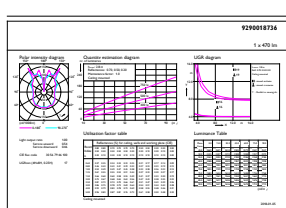

Product data

General Information		Starting time (nom.)	
Cap base	E27 [E27]		0.5 s
EU RoHS compliant	Yes	Warm-up time to 60% light (nom.)	0.5 s
Nominal lifetime (nom.)	15000 h	Power factor (nom.)	0.7
Switching cycle	20000X	Voltage (Nom)	230 V
Technical type	6.5-40W	Temperature	
		T-Case maximum (nom.)	45 °C
Light Technical		Controls and Dimming	
Colour Code	820 [CCT of 2,000 K]	Dimmable	Yes
Lamp Luminous Flux 25°C EL (Nom)	470 lm	Mechanical and Housing	
Colour Designation	Flame	Bulb finish	Transparent Amber
Colour Temperature, horizontal (Nom)	2000 K	Approval and Application	
Lamp Luminous Efficacy EM (Nom)	72.00 lm/W	Energy efficiency label (EEL)	A+
Colour consistency	<6	Energy Consumption kWh/1000 h	7 kWh
Colour Rendering Index,horiz (Nom)	80	Product Data	
LLMF at end of nominal lifetime (nom.)	70 %	Full product code	871869680351600
Operating and Electrical		Order product name	LED classic-giant 40W E27 T65 GOLD DIM
Input frequency	50 Hz	EAN/UPC – product	8718696803516
Power (Rated) (Nom)	6.5 W		
Lamp current (nom.)	40 mA		
Wattage equivalent	40 W		

Decorative LED bulbs

Order code	929001873601
Numerator – quantity per pack	1
Numerator – packs per outer box	2
Material no. (12NC)	929001873601

Net weight (piece)	0.196 kg
--------------------	----------

Dimensional drawing

Bulb T65 230V 7.5-40W 470lm 2000K E27 D

Product	D	C
LED classic-giant 40W E27 T65 GOLD DIM	65 mm	273 mm

Photometric data

LEDbulb Class-giant 40W E27 G200 Gold DIM

LEDbulb Class-giant 40W E27 T65 Gold DIM