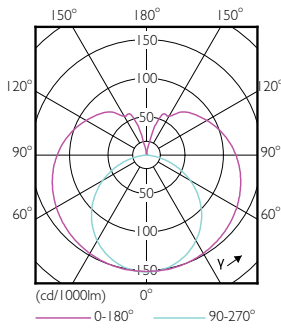

Numerator - Quantity Per Pack	1
Numerator - Packs per outer box	10
Material Nr. (12NC)	929001874802
Net Weight (Piece)	0.215 kg

Warnings and Safety

Dimensional drawing

TLED 1200mm 18W-36W 2000lm 240D 6500K

Product	D1	D2	A1	A2	A3
CorePro LEDtube 1200mm HO 18W 865 T8	25.7 mm	28 mm	1198 mm	1205 mm	1212 mm

Photometric data

18W G13 865 6500K

18W G13 865 6500K

CorePro LEDtube EM/Mains T8

Photometric data

18W G13

Lifetime