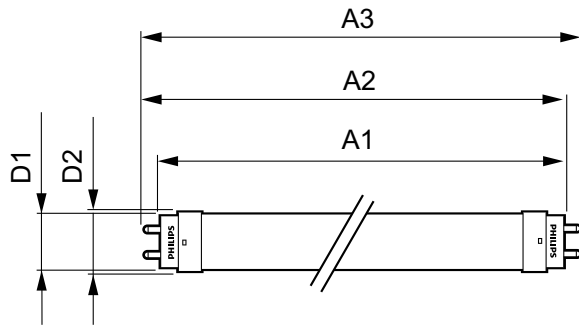

Product data

General Information	
Cap-Base	G13 [Medium Bi-Pin Fluorescent]
EU RoHS compliant	Yes
Nominal Lifetime (Nom)	30000 h
Switching Cycle	200000X
Light Technical	
Color Code	865 [CCT of 6500K]
Luminous Flux (Nom)	2000 lm
Correlated Color Temperature (Nom)	6500 K
Color Consistency	<6
Color Rendering Index (Nom)	80
LLMF At End Of Nominal Lifetime (Nom)	70 %
Operating and Electrical	
Input Frequency	50 to 60 Hz
Power (Nom)	18 W
Starting Time (Nom)	0.5 s
Warm Up Time to 60% Light (Nom)	0.5 s
Power Factor (Nom)	0.9
Voltage (Nom)	220-240 V
Temperature	
T-Ambient (Max)	45 °C
T-Ambient (Min)	-20 °C
T-Storage (Max)	65 °C
T-Storage (Min)	-40 °C
T-Case Maximum (Nom)	50 °C
Controls and Dimming	
Dimmable	No
Mechanical and Housing	
Bulb Material	Glass
Product Length	1200 mm
Approval and Application	
Energy Efficiency Label (EEL)	A+
Energy Saving Product	Yes
Approval Marks	CE marking RoHS compliance KEMA Keur certificate

CorePro LEDtube EM/Mains T8

Energy Consumption kWh/1000 h	18 kWh
Product Data	
Full product code	871869680611100
Order product name	CorePro LEDtube 1200mm HO 18W 865 T8
EAN/UPC - Product	8718696806111
Order code	929001874802

Numerator - Quantity Per Pack	1
Numerator - Packs per outer box	10
Material Nr. (12NC)	929001874802
Net Weight (Piece)	0.215 kg

Warnings and Safety

Dimensional drawing

TLED 1200mm 18W-36W 2000lm 240D 6500K

Product	D1	D2	A1	A2	A3
CorePro LEDtube 1200mm HO 18W 865 T8	25.7 mm	28 mm	1198 mm	1205 mm	1212 mm

Photometric data

18W G13 865 6500K

18W G13 865 6500K

CorePro LEDtube EM/Mains T8

Photometric data

18W G13

Lifetime