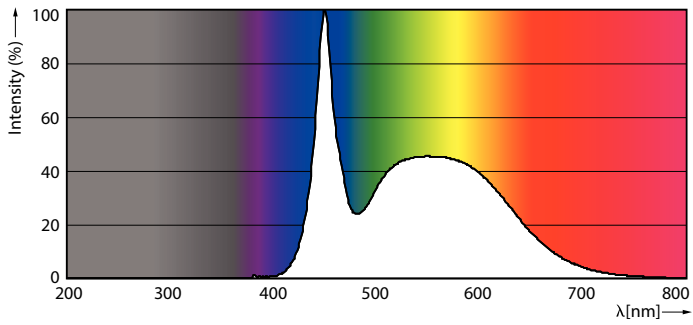

Product data

General Information	
Cap-Base	G13 [Medium Bi-Pin Fluorescent]
EU RoHS compliant	Yes
Nominal Lifetime (Nom)	30000 h
Switching Cycle	200000X
Light Technical	
Color Code	865 [CCT of 6500K]
Luminous Flux (Nom)	2000 lm
Correlated Color Temperature (Nom)	6500 K
Color Consistency	<6
Color Rendering Index (Nom)	80
LLMF At End Of Nominal Lifetime (Nom)	70 %
Operating and Electrical	
Input Frequency	50 to 60 Hz
Power (Nom)	18 W
Starting Time (Nom)	0.5 s
Warm Up Time to 60% Light (Nom)	0.5 s
Power Factor (Nom)	0.9
Voltage (Nom)	220-240 V
Temperature	
T-Ambient (Max)	45 °C
T-Ambient (Min)	-20 °C
T-Storage (Max)	65 °C
T-Storage (Min)	-40 °C
T-Case Maximum (Nom)	50 °C
Controls and Dimming	
Dimmable	No
Mechanical and Housing	
Bulb Material	Glass
Product Length	1200 mm
Approval and Application	
Energy Efficiency Label (EEL)	A+
Energy Saving Product	Yes
Approval Marks	CE marking RoHS compliance KEMA Keur certificate

Product	D1	D2	A1	A2	A3
CorePro LEDtube 1200mm HO 18W 865 T8	25.7 mm	28 mm	1198 mm	1205 mm	1212 mm

Photometric data

18W G13 865 6500K

18W G13 865 6500K

CorePro LEDtube EM/Mains T8

Photometric data

18W G13

Lifetime