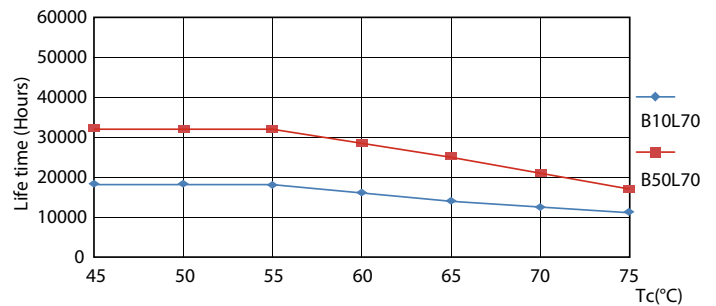

CorePro LEDtube EM/Mains T8

Photometric data

18W G13

Lifetime

18W G13

18W G13

18W G13

18W G13