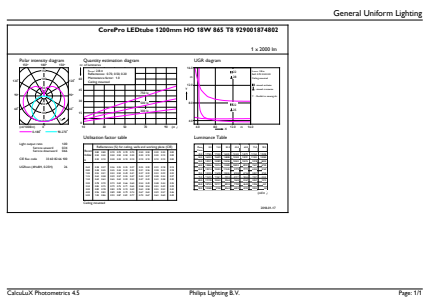

Product data

General Information	
Cap-Base	G13 [Medium Bi-Pin Fluorescent]
EU RoHS compliant	Yes
Nominal Lifetime (Nom)	30000 h
Switching Cycle	200000X
Light Technical	
Color Code	865 [CCT of 6500K]
Luminous Flux (Nom)	2000 lm
Correlated Color Temperature (Nom)	6500 K
Color Consistency	<6
Color Rendering Index (Nom)	80
LLMF At End Of Nominal Lifetime (Nom)	70 %
Operating and Electrical	
Input Frequency	50 to 60 Hz
Power (Nom)	18 W
Starting Time (Nom)	0.5 s
Warm Up Time to 60% Light (Nom)	0.5 s
Power Factor (Nom)	0.9
Voltage (Nom)	220-240 V
Temperature	
T-Ambient (Max)	45 °C
T-Ambient (Min)	-20 °C
T-Storage (Max)	65 °C
T-Storage (Min)	-40 °C
T-Case Maximum (Nom)	50 °C
Controls and Dimming	
Dimmable	No
Mechanical and Housing	
Bulb Material	Glass
Product Length	1200 mm
Approval and Application	
Energy Efficiency Label (EEL)	A+
Energy Saving Product	Yes
Approval Marks	CE marking RoHS compliance KEMA Keur certificate

Numerator - Quantity Per Pack	1
Numerator - Packs per outer box	10
Material Nr. (12NC)	929001874802
Net Weight (Piece)	0.215 kg

Warnings and Safety

Dimensional drawing

TLED 1200mm 18W-36W 2000lm 240D 6500K

Product	D1	D2	A1	A2	A3
CorePro LEDtube 1200mm HO 18W 865 T8	25.7 mm	28 mm	1198 mm	1205 mm	1212 mm

Photometric data

18W G13 865 6500K

18W G13 865 6500K

CorePro LEDtube EM/Mains T8

Photometric data

18W G13

Lifetime