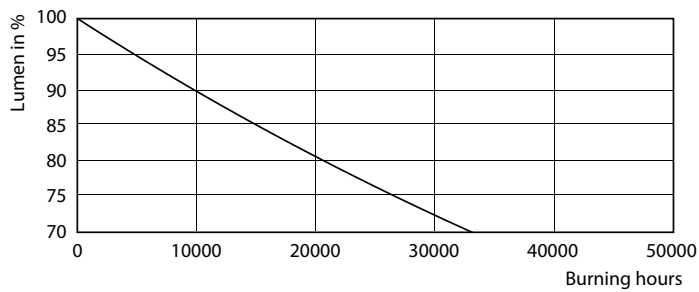

Product data

General Information	
Cap-Base	G13 [Medium Bi-Pin Fluorescent]
EU RoHS compliant	Yes
Nominal Lifetime (Nom)	30000 h
Switching Cycle	200000X
Light Technical	
Color Code	865 [CCT of 6500K]
Luminous Flux (Nom)	2000 lm
Correlated Color Temperature (Nom)	6500 K
Color Consistency	<6
Color Rendering Index (Nom)	80
LLMF At End Of Nominal Lifetime (Nom)	70 %
Operating and Electrical	
Input Frequency	50 to 60 Hz
Power (Nom)	18 W
Starting Time (Nom)	0.5 s
Warm Up Time to 60% Light (Nom)	0.5 s
Power Factor (Nom)	0.9
Voltage (Nom)	220-240 V
Temperature	
T-Ambient (Max)	45 °C
T-Ambient (Min)	-20 °C
T-Storage (Max)	65 °C
T-Storage (Min)	-40 °C
T-Case Maximum (Nom)	50 °C
Controls and Dimming	
Dimmable	No
Mechanical and Housing	
Bulb Material	Glass
Product Length	1200 mm
Approval and Application	
Energy Efficiency Label (EEL)	A+
Energy Saving Product	Yes
Approval Marks	CE marking RoHS compliance KEMA Keur certificate

Product	D1	D2	A1	A2	A3
CorePro LEDtube 1200mm HO 18W 865 T8	25.7 mm	28 mm	1198 mm	1205 mm	1212 mm

Photometric data

18W G13 865 6500K

18W G13 865 6500K

CorePro LEDtube EM/Mains T8

Photometric data

18W G13

Lifetime