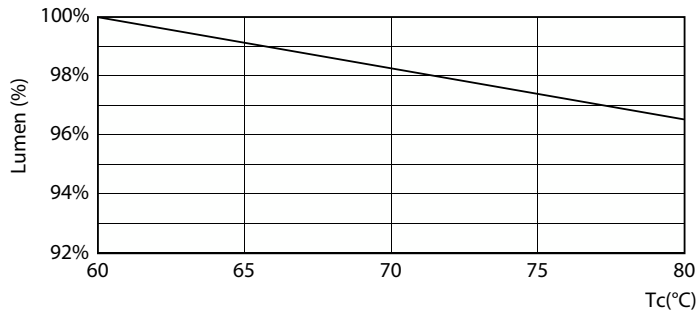

General uniform lighting - CorePro LEDtube 1200mm HO 18W 840 T8

CorePro tubo LED EM/230V T8

Datos fotométricos

Spectral Power Distribution Colour - CorePro LEDtube 1200mm HO 18W 840 T8

Vida útil

Lumen Maintenance Diagram - CorePro LEDtube 1200mm HO 18W 840 T8