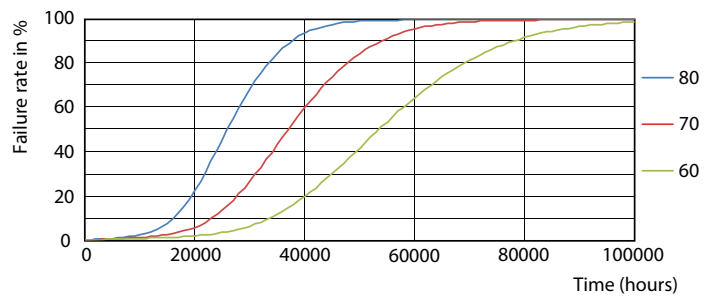

Life Expectancy Diagram - CorePro LEDtube 1200mm HO 18W 840 T8