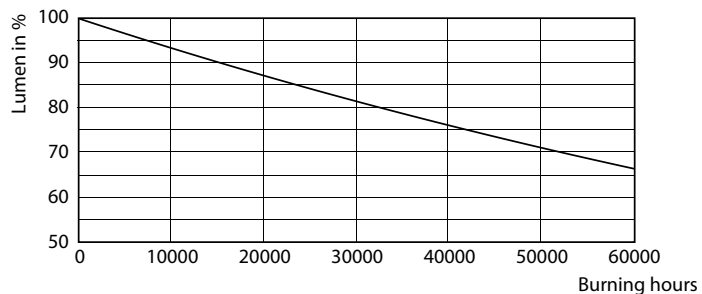

CorePro tubo LED EM/230V T8

Vida útil

Lumen Maintenance Diagram - CorePro LEDtube 1200mm HO 18W 840 T8