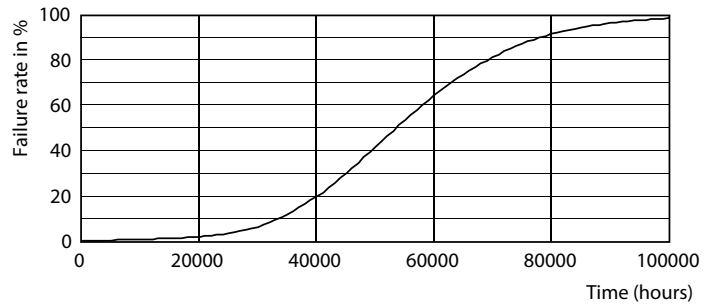

General uniform lighting - CorePro LEDtube 1200mm HO 18W 840 T8

CorePro tubo LED EM/230V T8

Datos fotométricos

Spectral Power Distribution Colour - CorePro LEDtube 1200mm HO 18W 840 T8

Vida útil

Lumen Maintenance Diagram - CorePro LEDtube 1200mm HO 18W 840 T8