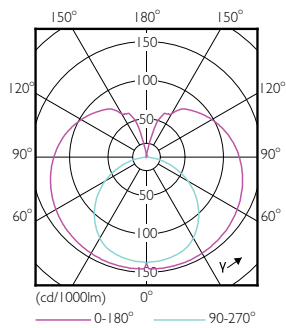

CorePro LEDtube EM/Mains

Energy Consumption kWh/1000 h	24 kWh
Product Data	
Full product code	871869680615900
Order product name	CorePro LEDtube 1500mm HO 24W 865 T8
EAN/UPC – product	8718696806159
Order code	929001875002

Numerator – quantity per pack	1
Numerator – packs per outer box	10
Material no. (12NC)	929001875002
Net weight (piece)	0.270 kg

Warnings and Safety

Dimensional drawing

A3

Product	D1	D2	A1	A2	A3
CorePro LEDtube 1500mm HO 24W 865 T8	25.7 mm	28 mm	1500 mm	1507.1 mm	1514.2 mm

TLED 1500mm 24W-58W 2700lm 240D 6500K

Photometric data

24W G13 865 6500K