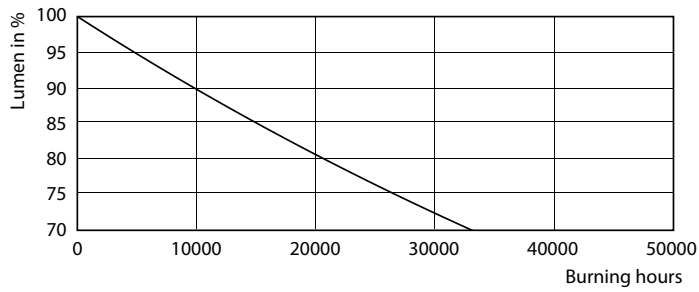

Product data

General Information	
Cap-Base	G13 [Medium Bi-Pin Fluorescent]
EU RoHS compliant	Yes
Nominal Lifetime (Nom)	30000 h
Switching Cycle	200000X
Light Technical	
Color Code	840 [CCT of 4000K]
Luminous Flux (Nom)	2700 lm
Correlated Color Temperature (Nom)	4000 K
Color Consistency	<6
Color Rendering Index (Nom)	80
LLMF At End Of Nominal Lifetime (Nom)	70 %
Operating and Electrical	
Input Frequency	50 to 60 Hz
Power (Nom)	24 W
Starting Time (Nom)	0.5 s
Warm Up Time to 60% Light (Nom)	0.5 s
Power Factor (Nom)	0.9
Voltage (Nom)	220-240 V
Temperature	
T-Ambient (Max)	45 °C
T-Ambient (Min)	-20 °C
T-Storage (Max)	65 °C
T-Storage (Min)	-40 °C
T-Case Maximum (Nom)	55 °C
Controls and Dimming	
Dimmable	No
Mechanical and Housing	
Bulb Material	Glass
Product Length	1500 mm
Approval and Application	
Energy Efficiency Label (EEL)	A+
Energy Saving Product	Yes
Approval Marks	CE marking RoHS compliance KEMA Keur certificate

TLED 1500mm 24W-58W 2700lm 240D 4000K

Photometric data

24W G13 840 4000K

24W G13 840 4000K

CorePro LEDtube EM/Mains T8

Photometric data

18W G13

Lifetime