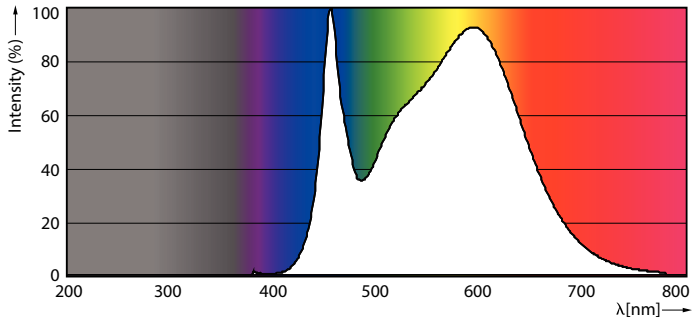

Product data

General Information	
Cap-Base	G13 [Medium Bi-Pin Fluorescent]
EU RoHS compliant	Yes
Nominal Lifetime (Nom)	30000 h
Switching Cycle	200000X
Light Technical	
Color Code	840 [CCT of 4000K]
Luminous Flux (Nom)	2700 lm
Correlated Color Temperature (Nom)	4000 K
Color Consistency	<6
Color Rendering Index (Nom)	80
LLMF At End Of Nominal Lifetime (Nom)	70 %
Operating and Electrical	
Input Frequency	50 to 60 Hz
Power (Nom)	24 W
Starting Time (Nom)	0.5 s
Warm Up Time to 60% Light (Nom)	0.5 s
Power Factor (Nom)	0.9
Voltage (Nom)	220-240 V
Temperature	
T-Ambient (Max)	45 °C
T-Ambient (Min)	-20 °C
T-Storage (Max)	65 °C
T-Storage (Min)	-40 °C
T-Case Maximum (Nom)	55 °C
Controls and Dimming	
Dimmable	No
Mechanical and Housing	
Bulb Material	Glass
Product Length	1500 mm
Approval and Application	
Energy Efficiency Label (EEL)	A+
Energy Saving Product	Yes
Approval Marks	CE marking RoHS compliance KEMA Keur certificate

TLED 1500mm 24W-58W 2700lm 240D 4000K

Photometric data

24W G13 840 4000K

24W G13 840 4000K

CorePro LEDtube EM/Mains T8

Photometric data

18W G13

Lifetime