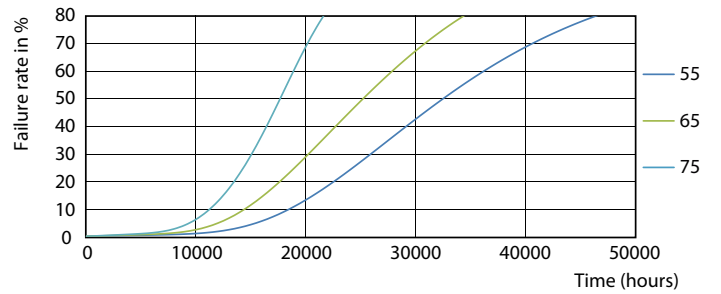

CorePro LEDtube EM/Mains T8

Photometric data

Lifetime