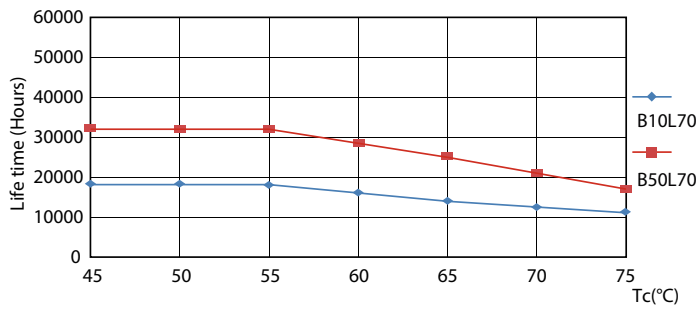

18W G13

18W G13