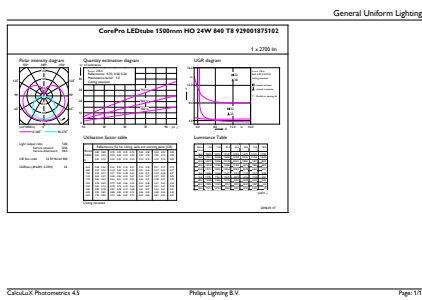

Product data

General Information	
Cap-Base	G13 [Medium Bi-Pin Fluorescent]
EU RoHS compliant	Yes
Nominal Lifetime (Nom)	30000 h
Switching Cycle	200000X
Light Technical	
Color Code	840 [CCT of 4000K]
Luminous Flux (Nom)	2700 lm
Correlated Color Temperature (Nom)	4000 K
Color Consistency	<6
Color Rendering Index (Nom)	80
LLMF At End Of Nominal Lifetime (Nom)	70 %
Operating and Electrical	
Input Frequency	50 to 60 Hz
Power (Nom)	24 W
Starting Time (Nom)	0.5 s
Warm Up Time to 60% Light (Nom)	0.5 s
Power Factor (Nom)	0.9
Voltage (Nom)	220-240 V
Temperature	
T-Ambient (Max)	45 °C
T-Ambient (Min)	-20 °C
T-Storage (Max)	65 °C
T-Storage (Min)	-40 °C
T-Case Maximum (Nom)	55 °C
Controls and Dimming	
Dimmable	No
Mechanical and Housing	
Bulb Material	Glass
Product Length	1500 mm
Approval and Application	
Energy Efficiency Label (EEL)	A+
Energy Saving Product	Yes
Approval Marks	CE marking RoHS compliance KEMA Keur certificate

Numerator - Quantity Per Pack	1
Numerator - Packs per outer box	10
Material Nr. (12NC)	929001875102
Net Weight (Piece)	0.270 kg

Warnings and Safety

Dimensional drawing

A3

Product	D1	D2	A1	A2	A3
CorePro LEDtube 1500mm HO 24W 840 T8	25.7 mm	28 mm	1500 mm	1507.1 mm	1514.2 mm

TLED 1500mm 24W-58W 2700lm 240D 4000K

Photometric data

24W G13 840 4000K

24W G13 840 4000K

CorePro LEDtube EM/Mains T8

Photometric data

18W G13

Lifetime