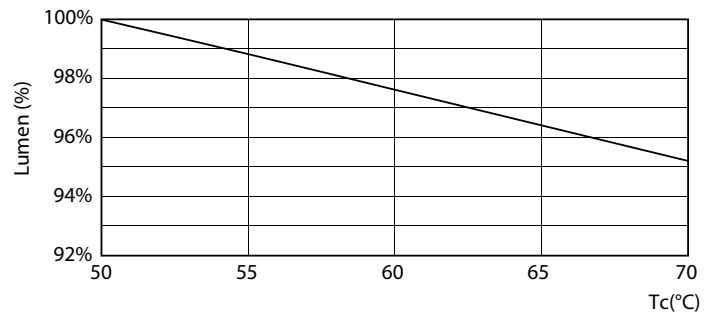

18W G13

24W G13