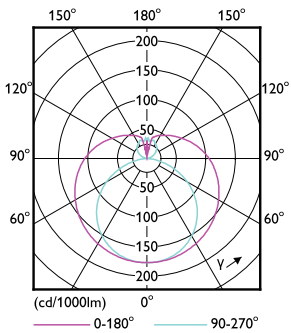

Product data

General Information	
Cap-Base	G13 [Medium Bi-Pin Fluorescent]
Nominal Lifetime (Nom)	50000 h
Switching Cycle	50000X
B50L70	50000 h
Light Technical	
Color Code	830 [CCT of 3000K]
Beam Angle (Nom)	240 °
Luminous Flux (Nom)	1700 lm
Luminous Flux (Rated) (Nom)	1700 lm
Rated Beam Angle	240 °
Correlated Color Temperature (Nom)	3000 K
Color Consistency	<6
Color Rendering Index (Nom)	80
LLMF At End Of Nominal Lifetime (Nom)	70 %
Operating and Electrical	
Input Frequency	50 to 60 Hz
Power (Nom)	12 W

Order product name	12T8/PER/48-830/BB17/G 10/1 FB
--------------------	--------------------------------

EAN/UPC - Product	046677532673
Order code	929001876804
Numerator - Quantity Per Pack	1
Numerator - Packs per outer box	10
Material Nr. (12NC)	929001876804
Net Weight (Piece)	0.215 kg

Dimensional drawing

Performance TypeB 1800lm 12W

Product	D1	D2	A1	A2	A3
12T8/PER/48-830/BB17/G 10/1 FB	25.7 mm	28 mm	1198 mm	1205 mm	1212 mm

Photometric data

LEDtube PRO 12W G13 830 24D ND

LEDtube PRO 12W G13 830 24D ND