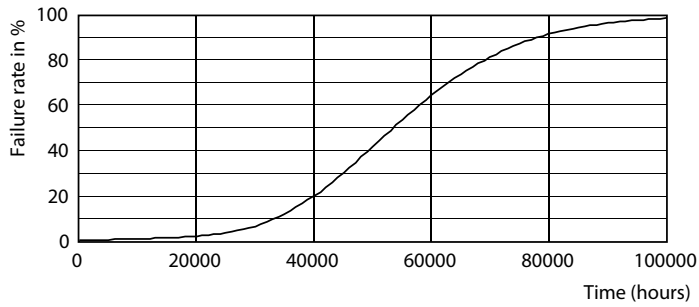

Lifetime

LEDtube PRO 12W G13 830 24D ND