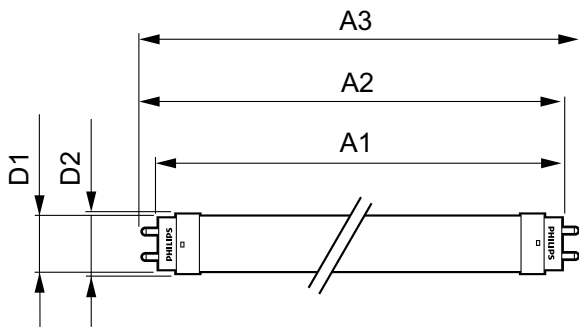

Order product name	12T8/PER/48-830/BB17/G 10/1 FB
--------------------	--------------------------------

EAN/UPC - Product	046677532673
Order code	929001876804
Numerator - Quantity Per Pack	1
Numerator - Packs per outer box	10
Material Nr. (12NC)	929001876804
Net Weight (Piece)	0.215 kg

Dimensional drawing

Performance TypeB 1800lm 12W

Product	D1	D2	A1	A2	A3
12T8/PER/48-830/BB17/G 10/1 FB	25.7 mm	28 mm	1198 mm	1205 mm	1212 mm

Photometric data

LEDtube PRO 12W G13 830 24D ND

LEDtube PRO 12W G13 830 24D ND