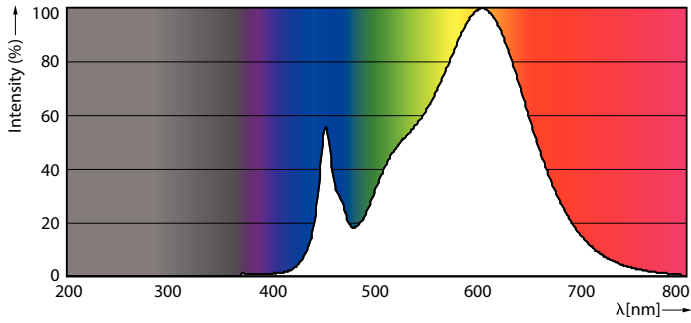

Photometric data

LEDtube PRO 12W G13 830 24D ND