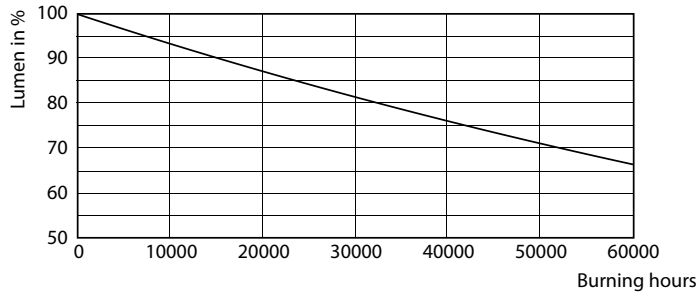

Product data

General Information	
Base	G13 [Medium Bi-Pin Fluorescent]
EU RoHS compliant	Yes
Nominal Lifetime (Nom)	50000 h
Switching Cycle	50000X
Light Technical	
Color Code	830 [CCT of 3000K]
Beam Angle (Nom)	240 °
Initial lumen (Nom)	1700 lm
Correlated Color Temperature (Nom)	3000 K
Color Consistency	<6
Color Rendering Index (Nom)	80
LLMF At End Of Nominal Lifetime (Nom)	70 %
Operating and Electrical	
Input Frequency	50 to 60 Hz
Power (Rated) (Nom)	12 W
Lamp Current (Max)	120 mA
Lamp Current (Min)	40 mA

LEDtube PRO 12W G13 830 24D ND

Lifetime

LEDtube PRO 12W G13 830 24D ND

LEDtube PRO 12W G13 830 24D ND

LEDtube PRO 12W G13 830 24D ND

LEDtube PRO 12W G13 830 24D ND

LEDtube PRO 12W G13 830 24D ND