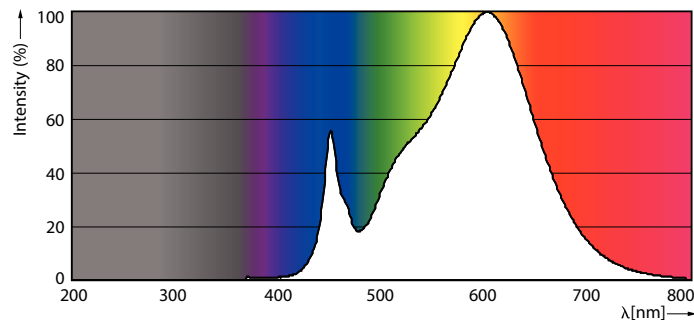

LEDtube PRO 12W G13 830 24D ND

LEDtube PRO 12W G13 830 24D ND

LEDtube PRO 12W G13 830 24D ND