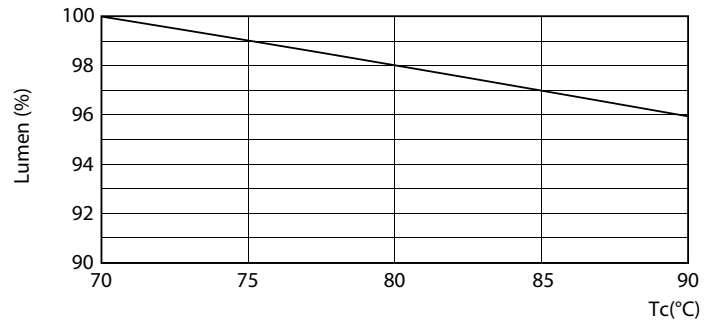

LEDtube PRO 12W G13 830 24D ND