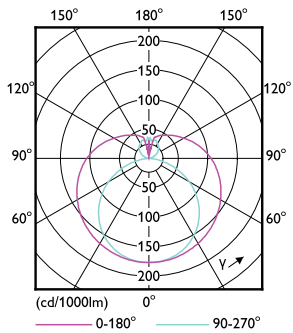

T8

Approbation Marks	RoHS compliance UL certificate DLC compliance
Product Data	
Order product name	12T8/MAS/48-830/MF17/G 10/1
EAN/UPC - Product	046677532673
Order code	532671

Numerator - Quantity Per Pack	1
Numerator - Packs per outer box	10
Material Nr. (12NC)	929001876834
Net Weight (Piece)	0.220 kg
Model Number	9290018768A

Dimensional drawing

A3

Product	D1	D2	A1	A2	A3
12T8/MAS/48-830/MF17/G 10/1	25.7 mm	28 mm	1198 mm	1205 mm	1212 mm

Performance TypeB 1800lm 12W

Photometric data

LEDtube PRO 12W G13 830 24D ND

LEDtube PRO 12W G13 830 24D ND