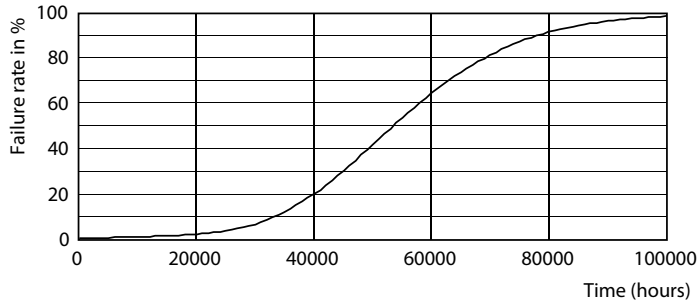

Lifetime

LEDtube PRO 12W G13 830 24D ND