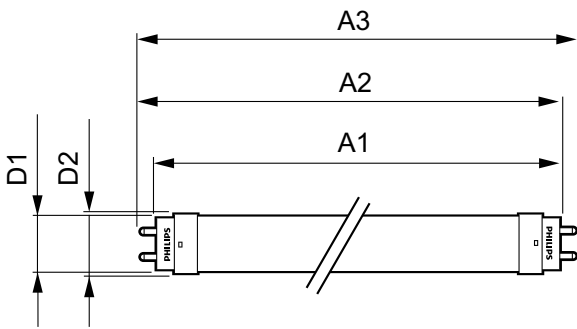

## Product Data

Order product name	12T8/PER/48-840/BB18/G 10/1 FB
--------------------	--------------------------------

EAN/UPC - Product	046677532697
Order code	929001877004
Numerator - Quantity Per Pack	1
Numerator - Packs per outer box	10
Material Nr. (12NC)	929001877004
Net Weight (Piece)	0.215 kg

## Dimensional drawing

Performance TypeB 1800lm 12W

Product	D1	D2	A1	A2	A3
12T8/PER/48-840/BB18/G 10/1 FB	25.7 mm	28 mm	1198 mm	1205 mm	1212 mm