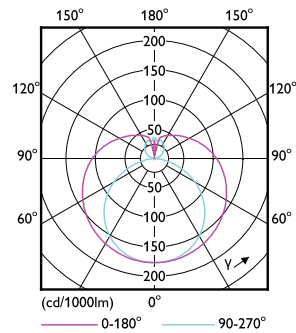

LEDtube PRO 12W G13 840 24D ND

LEDtube PRO 12W G13 830 24D ND