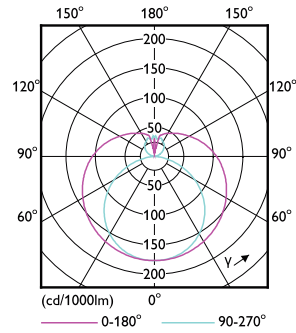

Product data

General Information	
Base	G13 [Medium Bi-Pin Fluorescent]
Nominal Lifetime (Nom)	50000 h
Switching Cycle	50000X
B50L70	50000 h
Light Technical	
Color Code	841 [CCT of 4100K (841)]
Beam Angle (Nom)	240 °
Initial lumen (Nom)	1800 lm
Luminous Flux (Rated) (Nom)	1800 lm
Rated Beam Angle	240 °
Correlated Color Temperature (Nom)	4000 K
Color Consistency	<6
Color Rendering Index (Nom)	80
LLMF At End Of Nominal Lifetime (Nom)	70 %
Operating and Electrical	
Input Frequency	50 to 60 Hz
Power (Rated) (Nom)	12 W

Order product name	12T8/MAS/48-840/MF18/G 10/1
EAN/UPC - Product	046677532697

Order code	532697
Numerator - Quantity Per Pack	1
Numerator - Packs per outer box	10
Material Nr. (12NC)	929001877034
Net Weight (Piece)	0.215 kg
Model Number	9290018770A

Dimensional drawing

Performance TypeB 1800lm 12W

Product	D1	D2	A1	A2	A3
12T8/MAS/48-840/MF18/G 10/1	25.7 mm	28 mm	1198 mm	1205 mm	1212 mm

Photometric data

LEDtube PRO 12W G13 840 24D ND

LEDtube PRO 12W G13 830 24D ND