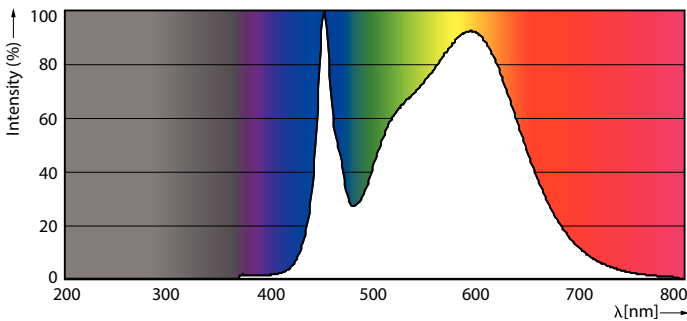

LEDtube PRO 12W G13 840 24D ND

LEDtube PRO 12W G13 840 24D ND