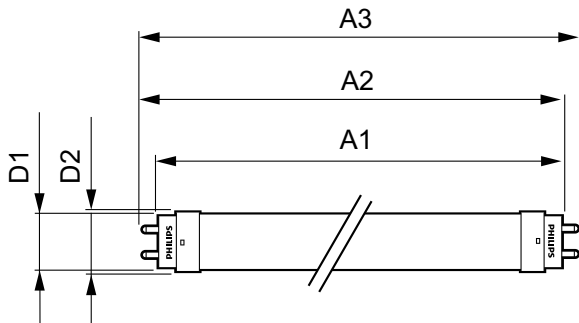

Controls and Dimming	
Dimmable	No

Mechanical and Housing	
Product Length	1200 mm

T8

Approval and Application

Energy Saving Product	Yes
Approbation Marks	RoHS compliance UL certificate DLC compliance

Product Data

Order product name	12T8/MAS/48-840/MF18/G 10/1
EAN/UPC - Product	046677532697

Order code	532697
Numerator - Quantity Per Pack	1
Numerator - Packs per outer box	10
Material Nr. (12NC)	929001877034
Net Weight (Piece)	0.215 kg
Model Number	9290018770A

Dimensional drawing

Performance TypeB 1800lm 12W

Product	D1	D2	A1	A2	A3
12T8/MAS/48-840/MF18/G 10/1	25.7 mm	28 mm	1198 mm	1205 mm	1212 mm

Photometric data

LEDtube PRO 12W G13 840 24D ND

LEDtube PRO 12W G13 830 24D ND