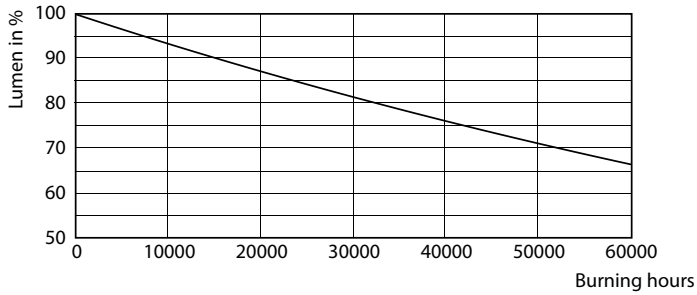

Product data

General Information	
Base	G13 [Medium Bi-Pin Fluorescent]
Nominal Lifetime (Nom)	50000 h
Switching Cycle	50000X
B50L70	50000 h
Light Technical	
Color Code	841 [CCT of 4100K (841)]
Beam Angle (Nom)	240 °
Initial lumen (Nom)	1800 lm
Luminous Flux (Rated) (Nom)	1800 lm
Rated Beam Angle	240 °
Correlated Color Temperature (Nom)	4000 K
Color Consistency	<6
Color Rendering Index (Nom)	80
LLMF At End Of Nominal Lifetime (Nom)	70 %
Operating and Electrical	
Input Frequency	50 to 60 Hz
Power (Rated) (Nom)	12 W

LEDtube PRO 12W G13 840 24D ND

Lifetime

LEDtube PRO 12W G13 830 24D ND

LEDtube PRO 12W G13 830 24D ND

LEDtube PRO 12W G13 830 24D ND

LEDtube PRO 12W G13 830 24D ND

LEDtube PRO 12W G13 830 24D ND