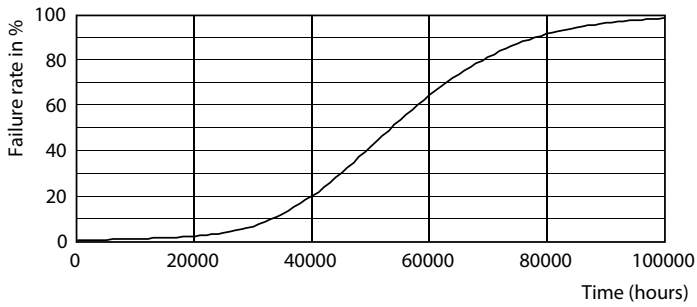

Photometric data

Technical Parameters 43 Page 10

LEDtube PRO 12W G13 850 24D ND

Lifetime

LEDtube PRO 12W G13 830 24D ND