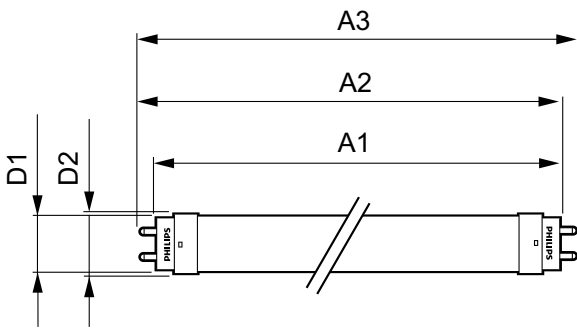

Order product name	12T8/PER/48-850/BB18/G 10/1 FB
--------------------	--------------------------------

EAN/UPC - Product	046677532703
Order code	929001877104
Numerator - Quantity Per Pack	1
Numerator - Packs per outer box	10
Material Nr. (12NC)	929001877104
Net Weight (Piece)	0.215 kg

Dimensional drawing

Performance TypeB 1800lm 12W

Product	D1	D2	A1	A2	A3
12T8/PER/48-850/BB18/G 10/1 FB	25.7 mm	28 mm	1198 mm	1205 mm	1212 mm

Photometric data

LEDtube PRO 12W G13 830 24D ND

LEDtube PRO 12W G13 850 24D ND