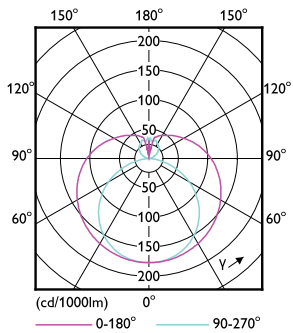

Order product name	12T8/PER/48-850/BB18/G 10/1 FB
--------------------	--------------------------------

EAN/UPC - Product	046677532703
Order code	929001877104
Numerator - Quantity Per Pack	1
Numerator - Packs per outer box	10
Material Nr. (12NC)	929001877104
Net Weight (Piece)	0.215 kg

Dimensional drawing

Performance TypeB 1800lm 12W

Product	D1	D2	A1	A2	A3
12T8/PER/48-850/BB18/G 10/1 FB	25.7 mm	28 mm	1198 mm	1205 mm	1212 mm

Photometric data

LEDtube PRO 12W G13 830 24D ND

LEDtube PRO 12W G13 850 24D ND