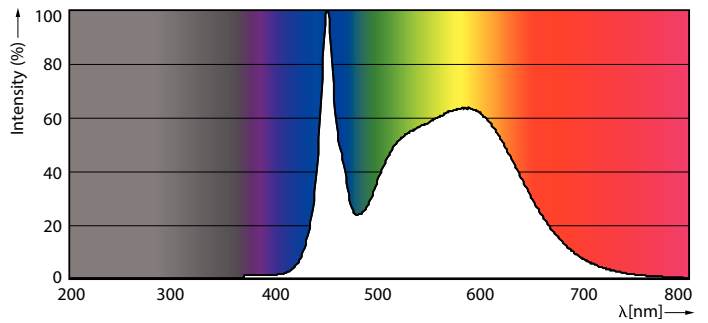

LEDtube PRO 12W G13 850 24D ND