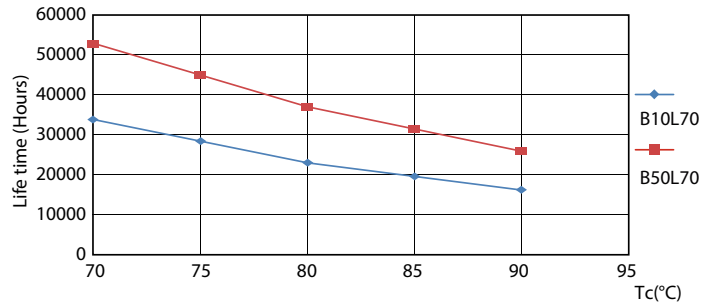

Photometric data

Technical Parameters 43 Page 10

LEDtube PRO 12W G13 850 24D ND

Lifetime

LEDtube PRO 12W G13 830 24D ND