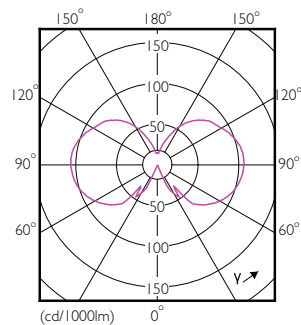

## Dimensional drawing

Product	D	C
CLA LEDBulb ND 8-75W E27 827 A60 CL	60 mm	104 mm

## Photometric data

Spectral Power Distribution Colour - CLA LEDBulb ND 8-75W E27 827 A60 CL

General uniform lighting - CLA LEDBulb ND 8-75W E27 827 A60 CL

Light Distribution Diagram - CLA LEDBulb ND 8-75W E27 827 A60 CL