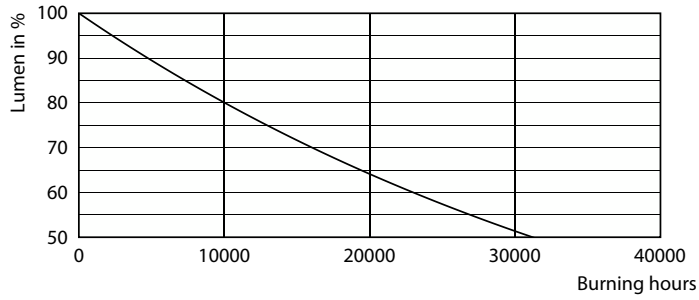

Classic filament LEDbulbs

Lifetime

Lumen Maintenance Diagram - CLA LEDBulb ND 8-75W E27 827 A60 CL