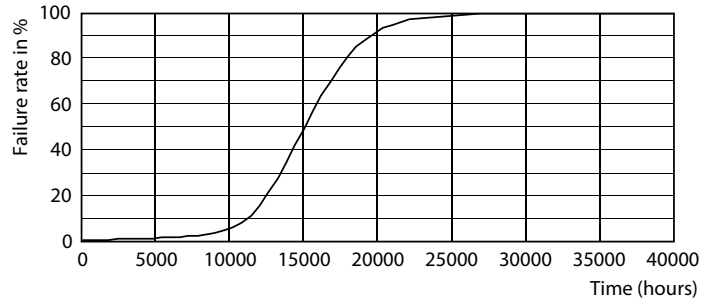

Classic filament LEDbulbs

Lifetime

Life Expectancy Diagram - CLA LEDBulb ND 8-75W E27 827 A60 CL