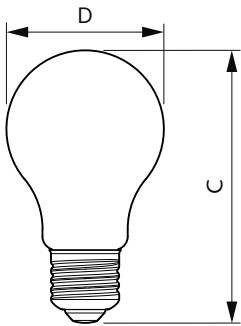

## Dimensional drawing

Product	D	C
CLA LEDBulb ND 8-75W E27 827 A60 CL	60 mm	104 mm