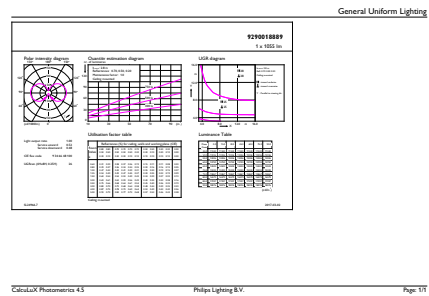

General uniform lighting - CLA LEDBulb ND 8-75W E27 827 A60 CL