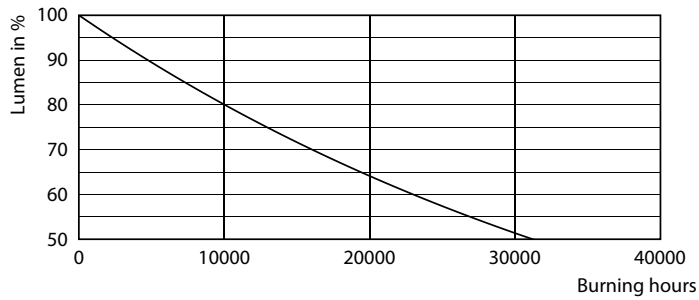

Classic filament LEDbulbs

Lifetime

Lumen Maintenance Diagram - CLA LEDBulb ND 11-100W E27 865 A67 CL