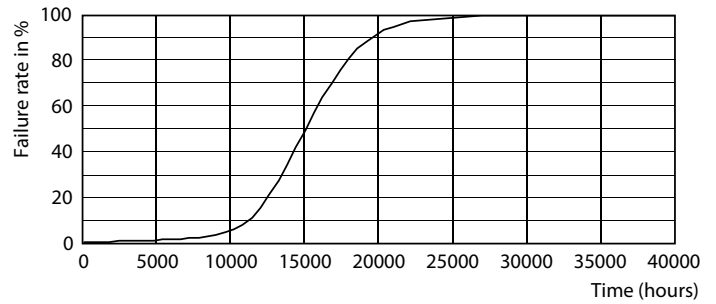

Life Expectancy Diagram - CLA LEDBulb ND 11-100W E27 865 A67 CL