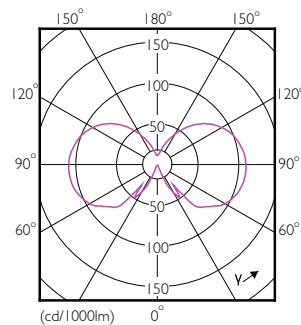

Dimensional drawing

Product	D	C
CLA LEDBulb ND 11-100W E27 865 A67 CL	70 mm	128 mm

Photometric data

General uniform lighting - CLA LEDBulb ND 11-100W E27 865 A67 CL

Light Distribution Diagram - CLA LEDBulb ND 11-100W E27 865 A67 CL

Spectral Power Distribution Colour - CLA LEDBulb ND 11-100W E27 865 A67 CL

Classic filament LEDbulbs

Lifetime

Lumen Maintenance Diagram - CLA LEDBulb ND 11-100W E27 865 A67 CL

Life Expectancy Diagram - CLA LEDBulb ND 11-100W E27 865 A67 CL