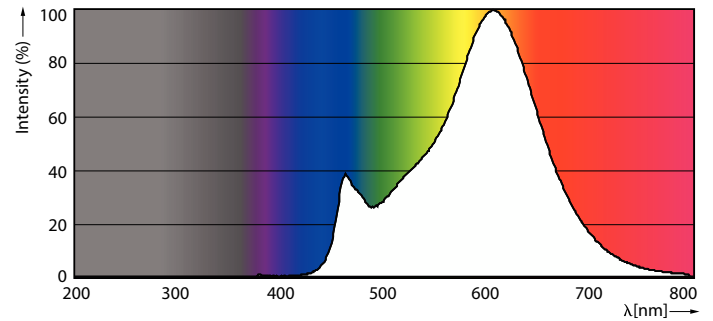

Classic filament LEDbulbs

EyeComfort	Yes
Product Data	
Order product name	CLA LEDBulb ND 4-40W A60 E27 827 CL
Full product name	CLA LEDBulb ND 4-40W A60 E27 827 CL
Full product code	871869963086700
Order code	929001890012

Material Nr. (12NC)	929001890012
Numerator - Quantity Per Pack	1
EAN/UPC - Product/Case	8718699630867
Numerator - Packs per outer box	10
EAN/UPC - Case	8718699630874

Dimensional drawing

Product	D	C
CLA LEDBulb ND 4-40W A60 E27 827 CL	60 mm	104 mm

Photometric data

Spectral Power Distribution Colour - CLA LEDBulb ND 4-40W A60 E27 827 CL

Light Distribution Diagram - CLA LEDBulb ND 4-40W A60 E27 827 CL