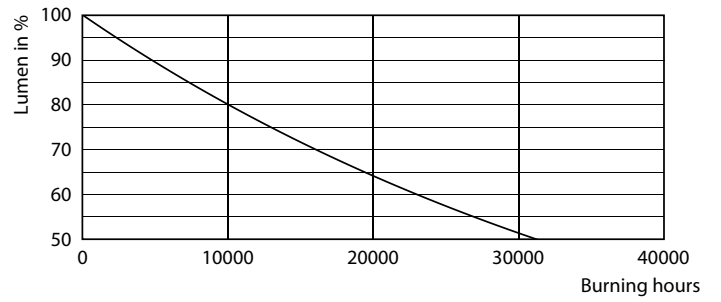

Classic filament LEDbulbs

Lifetime

Lumen Maintenance Diagram - CLA LEDBulb ND 4-40W A60 E27 827 CL