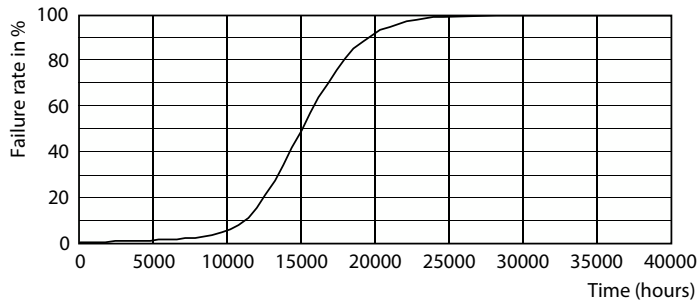

Classic filament LEDbulbs

Lifetime

Life Expectancy Diagram - CLA LEDBulb ND 4-40W A60 E27 827 CL