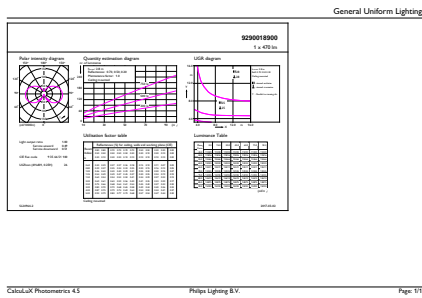

Classic filament LEDbulbs

EyeComfort	Yes
Product Data	
Order product name	CLA LEDBulb ND 4-40W A60 E27 827 CL
Full product name	CLA LEDBulb ND 4-40W A60 E27 827 CL
Full product code	871869963086700
Order code	929001890012

Material Nr. (12NC)	929001890012
Numerator - Quantity Per Pack	1
EAN/UPC - Product/Case	8718699630867
Numerator - Packs per outer box	10
EAN/UPC - Case	8718699630874

Dimensional drawing

Product	D	C
CLA LEDBulb ND 4-40W A60 E27 827 CL	60 mm	104 mm

Photometric data

General uniform lighting - CLA LEDBulb ND 4-40W A60 E27 827 CL

Light Distribution Diagram - CLA LEDBulb ND 4-40W A60 E27 827 CL